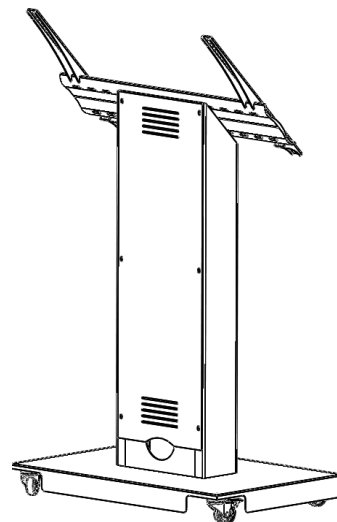

Le montage de votre XENYX est terminé !

Your XENYX is ready !