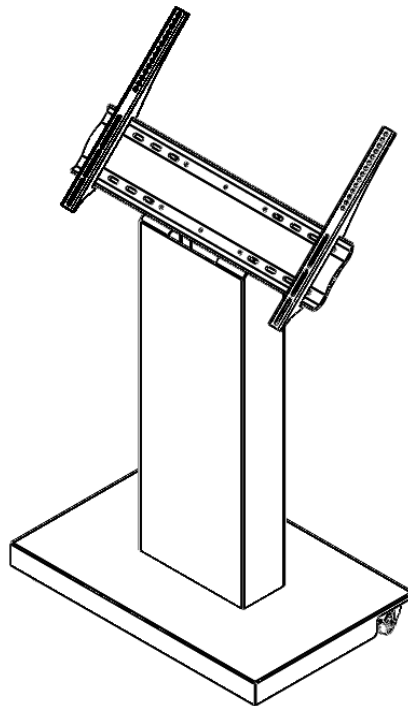

Notice de montage / Assembly instructions

XENYX VESA

Composition / Packing list :

- Colis N°1 : socle + accessoires

Package N°1 : base + accessories

Socle + habillage Base + cover	4 roulettes Ø35 4 casters Ø35
1 paire de fixations fixes 1 mounting brackets	
1 barre VESA 1 VESA bar	
Une multiprise (unavailable for UK/DE)	
8 Colliers de serrage 8 plastic clamps	
Un jeu de clés Allen key set	
Un kit visserie meuble Bolting kit (furniture)	<table border="1" data-bbox="1090 1238 1217 1458"> <thead> <tr> <th>Rep</th> <th>Qté</th> <th>Designation</th> </tr> </thead> <tbody> <tr><td>1</td><td>13</td><td>Bornes M5</td></tr> <tr><td>2</td><td>4</td><td>Vis app M5x15</td></tr> <tr><td>3</td><td>2</td><td>Vis CEC M4x25</td></tr> <tr><td>4</td><td>2</td><td>Vis CEC M4x25</td></tr> <tr><td>5</td><td>12</td><td>Vis CEC M4x20</td></tr> <tr><td>6</td><td>6</td><td>Vis CEC M4x16</td></tr> <tr><td>7</td><td>2</td><td>Rou-décro plate M4</td></tr> <tr><td>8</td><td>2</td><td>Rou-décro plate M5</td></tr> <tr><td>9</td><td>12</td><td>Rou-décro plate M6</td></tr> <tr><td>10</td><td>6</td><td>Rou-décro plate M8</td></tr> <tr><td>11</td><td>8</td><td>Vis no-taille M5</td></tr> <tr><td>12</td><td>4</td><td>Vis no-taille M5</td></tr> <tr><td>13</td><td>4</td><td>Ecran boogie M6</td></tr> </tbody> </table>
Kit visserie écran Bolting kit (screens)	<table border="1" data-bbox="1121 1476 1294 1641"> <thead> <tr> <th>Rep</th> <th>Qté</th> <th>Designation</th> <th>Designation</th> </tr> </thead> <tbody> <tr><td>1</td><td>4</td><td>Visserie M4</td><td>Visserie M4</td></tr> <tr><td>2</td><td>4</td><td>Visserie M4</td><td>Visserie M4</td></tr> <tr><td>3</td><td>4</td><td>Visserie M4</td><td>Visserie M4</td></tr> <tr><td>4</td><td>4</td><td>Visserie M4</td><td>Visserie M4</td></tr> <tr><td>5</td><td>4</td><td>Visserie M4</td><td>Visserie M4</td></tr> <tr><td>6</td><td>4</td><td>Visserie M4</td><td>Visserie M4</td></tr> <tr><td>7</td><td>4</td><td>Visserie M4</td><td>Visserie M4</td></tr> <tr><td>8</td><td>4</td><td>Visserie M4</td><td>Visserie M4</td></tr> <tr><td>9</td><td>4</td><td>Visserie M4</td><td>Visserie M4</td></tr> <tr><td>10</td><td>4</td><td>Visserie M4</td><td>Visserie M4</td></tr> <tr><td>11</td><td>4</td><td>Visserie M4</td><td>Visserie M4</td></tr> <tr><td>12</td><td>4</td><td>Visserie M4</td><td>Visserie M4</td></tr> <tr><td>13</td><td>4</td><td>Visserie M4</td><td>Visserie M4</td></tr> <tr><td>14</td><td>4</td><td>Visserie M4</td><td>Visserie M4</td></tr> <tr><td>15</td><td>4</td><td>Visserie M4</td><td>Visserie M4</td></tr> <tr><td>16</td><td>4</td><td>Visserie M4</td><td>Visserie M4</td></tr> <tr><td>17</td><td>4</td><td>Visserie M4</td><td>Visserie M4</td></tr> <tr><td>18</td><td>4</td><td>Visserie M4</td><td>Visserie M4</td></tr> <tr><td>19</td><td>4</td><td>Visserie M4</td><td>Visserie M4</td></tr> <tr><td>20</td><td>4</td><td>Visserie M4</td><td>Visserie M4</td></tr> </tbody> </table>
Notice de montage Assembly instruction