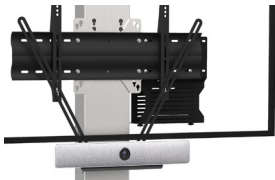

MANUFACTURERS' ACCESSORIES

Included :

- 500 mm mounting strips
- Camera mounting adapted to camera model

Important : if screen(s) \geq 75", 780 mm XL mounting strips (to be confirmed when placing order)

CISCO WEBEX ROOM KIT / KIT PLUS

Below the screen
Attached to the VESA screen

Ref.
ADT_R1VESA_WEBEX_SE

Above the screen
Attached to the VESA screen

Ref.
ADT_R2WEBEX_SE

Below the screen
Attached to the column

Ref.
ADT_R1COLONNE_WEBEX

Below 2 screens
Attached to the VESA screen

Ref.
ADT_R1VESA_WEBEX_DE

Above 2 screens
Attached to the VESA screen

Ref.
ADT_R2WEBEX_DE

CISCO WEBEX ROOM KIT MINI

Below the screen
Attached to the VESA screen

Ref.
ADT_R1VESA_WEBEXMINI

Above the screen
Attached to the VESA screen

Ref.
ADT_R2WEBEXMINI_SE

CISCO SPEAKERTRACK

Below the screen
Attached to the column

Ref.
AX0015

Above the screen
Attached to the VESA screen

Ref.
SCUV3_ST

CISCO WEBEX BOARD PRO

Holder for 55" and 75"
Cisco Webex Board Pro