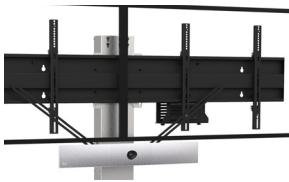

MANUFACTURERS' ACCESSORIES

Included :

- 500 mm mounting strips
- Camera mounting adapted to camera model

Important : if screen(s) \geq 75", 780 mm XL mounting strips (to be confirmed when placing order)

CISCO WEBEX ROOM KIT / KIT PLUS

Below the screen
Attached to the VESA screen

Ref.
ADT_R1VESA_WEBEX_SE

Above the screen
Attached to the VESA screen

Ref.
ADT_R2WEBEX_SE

Below the screen
Attached to the column

Ref.
ADT_R1COLONNE_WEBEX

Below 2 screens
Attached to the VESA screen

Ref.
ADT_R1VESA_WEBEX_DE

Above 2 screens
Attached to the VESA screen

Ref.
ADT_R2WEBEX_DE

CISCO WEBEX ROOM KIT MINI

Below the screen
Attached to the VESA screen

Ref.
ADT_R1VESA_WEBEXMINI

Above the screen
Attached to the VESA screen

Ref.
ADT_R2WEBEXMINI_SE

CISCO SPEAKERTRACK

Below the screen
Attached to the column

Ref.
AX0015

Above the screen
Attached to the VESA screen

Ref.
SCUV3_ST

CISCO WEBEX BOARD PRO

Holder for 55" and 75"
Cisco Webex Board Pro