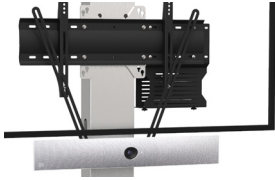

MANUFACTURERS' ACCESSORIES

Included :

- 500 mm mounting strips
- Camera mounting adapted to camera model

Important : if screen(s) \geq 75", 780 mm XL mounting strips (to be confirmed when placing order)

CISCO WEBEX ROOM KIT / KIT PLUS

Below the screen
Attached to the VESA screen

Ref.
ADT_R1VESA_WEBEX_SE

Above the screen
Attached to the VESA screen

Ref.
ADT_R2WEBEX_SE

Below the screen
Attached to the column

Ref.
ADT_R1COLONNE_WEBEX

Below 2 screens
Attached to the VESA screen

Ref.
ADT_R1VESA_WEBEX_DE

Above 2 screens
Attached to the VESA screen

Ref.
ADT_R2WEBEX_DE

CISCO WEBEX ROOM KIT MINI

Below the screen
Attached to the VESA screen

Ref.
ADT_R1VESA_WEBEXMINI

Above the screen
Attached to the VESA screen

Ref.
ADT_R2WEBEXMINI_SE

CISCO SPEAKERTRACK

Below the screen
Attached to the column

Ref.
AX0015

Above the screen
Attached to the VESA screen

Ref.
SCUV3_ST

CISCO WEBEX BOARD PRO

Holder for 55" and 75"
Cisco Webex Board Pro