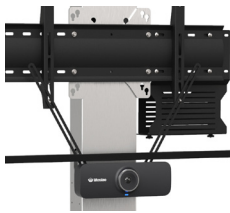

ACCESSORIES FOR MANUFACTURERS' TECHNOLOGIES

AVER

AVER VB342 / SINGLE SCREEN

BELOW THE SCREEN

Fixed to the VESA screen
Ref.
ADT_R1VESA_AVERVB342

ABOVE THE SCREEN

Fixed to the VESA screen
Ref.
ADT_R2AVERVB342

LIFESIZE

LIFESIZE ICON 300 / SINGLE SCREEN

BELOW THE SCREEN

Fixed to the VESA screen
Ref.
ADT_R1VESA_ICON300

ABOVE THE SCREEN

Fixed to the VESA screen
Ref.
ADT_R2ICON300