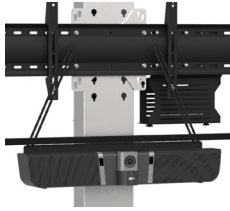

ACCESSORIES FOR MANUFACTURERS' TECHNOLOGIES

AVER

AVER VB342 / SINGLE SCREEN

BELOW THE SCREEN

Fixed to the VESA screen
Ref.
ADT_R1VESA_AVERVB342

ABOVE THE SCREEN

Fixed to the VESA screen
Ref.
ADT_R2AVERVB342

LIFESIZE

LIFESIZE ICON 300 / SINGLE SCREEN

BELOW THE SCREEN

Fixed to the VESA screen
Ref.
ADT_R1VESA_ICON300

ABOVE THE SCREEN

Fixed to the VESA screen
Ref.
ADT_R2ICON300