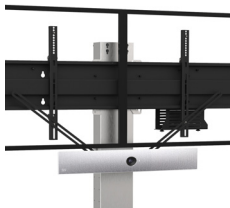

CISCO WEBEX

ACCESSORIES FOR
MANUFACTURERS'
TECHNOLOGIES

CISCO WEBEX ROOM KIT OR KIT + / SINGLE SCREEN

BELOW THE SCREEN

Fixed to the VESA screen
Ref.
ADT_R1VESA_WEBEX_SE

BELOW THE SCREEN

Fixed to the column
Ref.
ADT_R1COLONNE_WEBEX
suitable for dual screen

ABOVE THE SCREEN

Fixed to the VESA screen
Ref.
ADT_R2WEBEX_SE

CISCO WEBEX ROOM KIT OR KIT + / DUAL SCREEN

BELOW 2 SCREENS

Fixed to the VESA screens
Ref.
ADT_R1VESA_WEBEX_DE

ABOVE 2 SCREENS

Fixed to the VESA screens
Ref.
ADT_R2WEBEX_DE
can be used only with the Axeos' dual bar

CISCO WEBEX ROOM KIT MINI / SINGLE SCREEN

BELOW THE SCREEN

Fixed to the VESA screen
Ref.
ADT_R1VESA_WEBEXMINI

ABOVE THE SCREEN

Fixed to the VESA screen
Ref.
ADT_R2WEBEXMINI_SE

CISCO WEBEX BOARD

55", 70" OR 85"