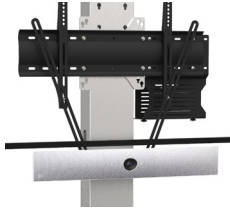

CISCO WEBEX

ACCESSORIES FOR
MANUFACTURERS'
TECHNOLOGIES

CISCO WEBEX ROOM KIT OR KIT + / SINGLE SCREEN

BELOW THE SCREEN

Fixed to the VESA screen
Ref.
ADT_R1VESA_WEBEX_SE

BELOW THE SCREEN

Fixed to the column
Ref.
ADT_R1COLONNE_WEBEX
suitable for dual screen

ABOVE THE SCREEN

Fixed to the VESA screen
Ref.
ADT_R2WEBEX_SE

CISCO WEBEX ROOM KIT OR KIT + / DUAL SCREEN

BELOW 2 SCREENS

Fixed to the VESA screens
Ref.
ADT_R1VESA_WEBEX_DE

ABOVE 2 SCREENS

Fixed to the VESA screens
Ref.
ADT_R2WEBEX_DE
can be used only with the Axeos' dual bar

CISCO WEBEX ROOM KIT MINI / SINGLE SCREEN

BELOW THE SCREEN

Fixed to the VESA screen
Ref.
ADT_R1VESA_WEBEXMINI

ABOVE THE SCREEN

Fixed to the VESA screen
Ref.
ADT_R2WEBEXMINI_SE

CISCO WEBEX BOARD

55", 70" OR 85"