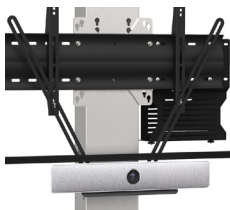

CISCO WEBEX

ACCESSORIES FOR
MANUFACTURERS'
TECHNOLOGIES

CISCO WEBEX ROOM KIT OR KIT + / SINGLE SCREEN

BELOW THE SCREEN

Fixed to the VESA screen
Ref.
ADT_R1VESA_WEBEX_SE

BELOW THE SCREEN

Fixed to the column
Ref.
ADT_R1COLONNE_WEBEX
suitable for dual screen

ABOVE THE SCREEN

Fixed to the VESA screen
Ref.
ADT_R2WEBEX_SE

CISCO WEBEX ROOM KIT OR KIT + / DUAL SCREEN

BELOW 2 SCREENS

Fixed to the VESA screens
Ref.
ADT_R1VESA_WEBEX_DE

ABOVE 2 SCREENS

Fixed to the VESA screens
Ref.
ADT_R2WEBEX_DE
can be used only with the Axeos' dual bar

CISCO WEBEX ROOM KIT MINI / SINGLE SCREEN

BELOW THE SCREEN

Fixed to the VESA screen
Ref.
ADT_R1VESA_WEBEXMINI

ABOVE THE SCREEN

Fixed to the VESA screen
Ref.
ADT_R2WEBEXMINI_SE

CISCO WEBEX BOARD

55", 70" OR 85"