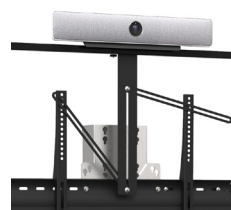

CISCO WEBEX

ACCESSORIES FOR
MANUFACTURERS'
TECHNOLOGIES

CISCO WEBEX ROOM KIT OR KIT + / SINGLE SCREEN

BELOW THE SCREEN

Fixed to the VESA screen
Ref.
ADT_R1VESA_WEBEX_SE

BELOW THE SCREEN

Fixed to the column
Ref.
ADT_R1COLONNE_WEBEX
suitable for dual screen

ABOVE THE SCREEN

Fixed to the VESA screen
Ref.
ADT_R2WEBEX_SE

CISCO WEBEX ROOM KIT OR KIT + / DUAL SCREEN

BELOW 2 SCREENS

Fixed to the VESA screens
Ref.
ADT_R1VESA_WEBEX_DE

ABOVE 2 SCREENS

Fixed to the VESA screens
Ref.
ADT_R2WEBEX_DE
can be used only with the Axeos' dual bar

CISCO WEBEX ROOM KIT MINI / SINGLE SCREEN

BELOW THE SCREEN

Fixed to the VESA screen
Ref.
ADT_R1VESA_WEBEXMINI

ABOVE THE SCREEN

Fixed to the VESA screen
Ref.
ADT_R2WEBEXMINI_SE

CISCO WEBEX BOARD

55", 70" OR 85"