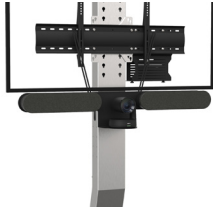

ACCESSORIES FOR MANUFACTURERS' TECHNOLOGIES

LOGITECH RALLY PLUS

LOGITECH RALLY PLUS / SINGLE SCREEN

BELOW THE SCREEN

Fixed to the VESA screen
Ref.
ADT_RIVESA_RALLYPLUS_SE

ABOVE THE SCREEN

Fixed to the VESA screen
Ref.
ADT_R2RALLYPLUS_SE

BELOW THE SCREEN

Fixed to the column
Ref.
ADT_RICOLONNE_RALLYPLUS
suitable for dual screen

PACK WITH 2 FIXING : SPEAKERS BELOW THE SCREEN + CAMERA ABOVE THE SCREEN

Fixed to the VESA screen
For a screen up to 75 inches
Ref.
ADT_MIX_RALLYPLUS
suitable for dual screen (to be defined at the order)
For a screen from 75 inches
Ref.
ADT_MIX_RALLYPLUS_XL
suitable for dual screen (to be defined at the order)

LOGITECH RALLY PLUS / DUAL SCREEN

BELOW 2 SCREENS

Fixed to the VESA screens
Ref.
ADT_RIVESA_RALLYPLUS_DE

ABOVE 2 SCREENS

Fixed to the VESA screens
Ref.
ADT_R2RALLYPLUS_DE
can be used only with the Axeos'
dual bar