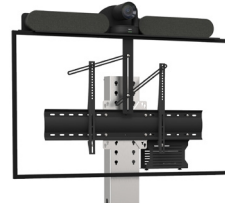

ACCESSORIES FOR MANUFACTURERS' TECHNOLOGIES

LOGITECH RALLY PLUS

LOGITECH RALLY PLUS / SINGLE SCREEN

BELOW THE SCREEN

Fixed to the VESA screen
Ref.
ADT_RIVESA_RALLYPLUS_SE

ABOVE THE SCREEN

Fixed to the VESA screen
Ref.
ADT_R2RALLYPLUS_SE

BELOW THE SCREEN

Fixed to the column
Ref.
ADT_RICOLONNE_RALLYPLUS
suitable for dual screen

PACK WITH 2 FIXING : SPEAKERS BELOW THE SCREEN + CAMERA ABOVE THE SCREEN

Fixed to the VESA screen
For a screen up to 75 inches
Ref.
ADT_MIX_RALLYPLUS
suitable for dual screen (to be defined at the order)
For a screen from 75 inches
Ref.
ADT_MIX_RALLYPLUS_XL
suitable for dual screen (to be defined at the order)

LOGITECH RALLY PLUS / DUAL SCREEN

BELOW 2 SCREENS

Fixed to the VESA screens
Ref.
ADT_RIVESA_RALLYPLUS_DE

ABOVE 2 SCREENS

Fixed to the VESA screens
Ref.
ADT_R2RALLYPLUS_DE
can be used only with the Axeos'
dual bar