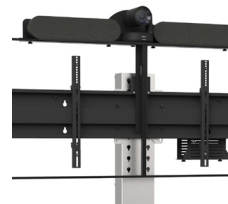

ACCESSORIES FOR MANUFACTURERS' TECHNOLOGIES

LOGITECH RALLY PLUS

LOGITECH RALLY PLUS / SINGLE SCREEN

BELOW THE SCREEN

Fixed to the VESA screen
Ref.
ADT_RIVESA_RALLYPLUS_SE

ABOVE THE SCREEN

Fixed to the VESA screen
Ref.
ADT_R2RALLYPLUS_SE

BELOW THE SCREEN

Fixed to the column
Ref.
ADT_RICOLONNE_RALLYPLUS
suitable for dual screen

PACK WITH 2 FIXING : SPEAKERS BELOW THE SCREEN + CAMERA ABOVE THE SCREEN

Fixed to the VESA screen
For a screen up to 75 inches
Ref.
ADT_MIX_RALLYPLUS
suitable for dual screen (to be defined at the order)
For a screen from 75 inches
Ref.
ADT_MIX_RALLYPLUS_XL
suitable for dual screen (to be defined at the order)

LOGITECH RALLY PLUS / DUAL SCREEN

BELOW 2 SCREENS

Fixed to the VESA screens
Ref.
ADT_RIVESA_RALLYPLUS_DE

ABOVE 2 SCREENS

Fixed to the VESA screens
Ref.
ADT_R2RALLYPLUS_DE
can be used only with the Axeos'
dual bar