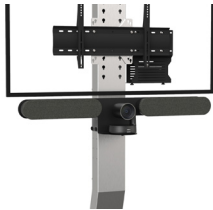

ACCESSORIES FOR MANUFACTURERS' TECHNOLOGIES

LOGITECH RALLY PLUS

LOGITECH RALLY PLUS / SINGLE SCREEN

BELOW THE SCREEN

Fixed to the VESA screen
Ref.
ADT_RIVESA_RALLYPLUS_SE

ABOVE THE SCREEN

Fixed to the VESA screen
Ref.
ADT_R2RALLYPLUS_SE

BELOW THE SCREEN

Fixed to the column
Ref.
ADT_RICOLONNE_RALLYPLUS
suitable for dual screen

PACK WITH 2 FIXING : SPEAKERS BELOW THE SCREEN + CAMERA ABOVE THE SCREEN

Fixed to the VESA screen
For a screen up to 75 inches
Ref.
ADT_MIX_RALLYPLUS
suitable for dual screen (to be defined at the order)
For a screen from 75 inches
Ref.
ADT_MIX_RALLYPLUS_XL
suitable for dual screen (to be defined at the order)

LOGITECH RALLY PLUS / DUAL SCREEN

BELOW 2 SCREENS

Fixed to the VESA screens
Ref.
ADT_RIVESA_RALLYPLUS_DE

ABOVE 2 SCREENS

Fixed to the VESA screens
Ref.
ADT_R2RALLYPLUS_DE
can be used only with the Axeos'
dual bar