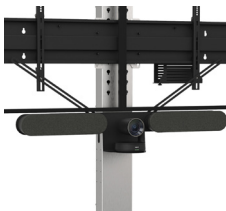

ACCESSORIES FOR MANUFACTURERS' TECHNOLOGIES

LOGITECH RALLY PLUS

LOGITECH RALLY PLUS / SINGLE SCREEN

BELOW THE SCREEN

Fixed to the VESA screen
Ref.
ADT_RIVESA_RALLYPLUS_SE

ABOVE THE SCREEN

Fixed to the VESA screen
Ref.
ADT_R2RALLYPLUS_SE

BELOW THE SCREEN

Fixed to the column
Ref.
ADT_RICOLONNE_RALLYPLUS
suitable for dual screen

PACK WITH 2 FIXING : SPEAKERS BELOW THE SCREEN + CAMERA ABOVE THE SCREEN

Fixed to the VESA screen
For a screen up to 75 inches
Ref.
ADT_MIX_RALLYPLUS
suitable for dual screen (to be defined at the order)
For a screen from 75 inches
Ref.
ADT_MIX_RALLYPLUS_XL
suitable for dual screen (to be defined at the order)

LOGITECH RALLY PLUS / DUAL SCREEN

BELOW 2 SCREENS

Fixed to the VESA screens
Ref.
ADT_RIVESA_RALLYPLUS_DE

ABOVE 2 SCREENS

Fixed to the VESA screens
Ref.
ADT_R2RALLYPLUS_DE
can be used only with the Axeos'
dual bar