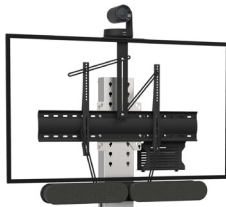

ACCESSORIES FOR MANUFACTURERS' TECHNOLOGIES

LOGITECH RALLY PLUS

LOGITECH RALLY PLUS / SINGLE SCREEN

BELOW THE SCREEN

Fixed to the VESA screen
Ref.
ADT_RIVESA_RALLYPLUS_SE

ABOVE THE SCREEN

Fixed to the VESA screen
Ref.
ADT_R2RALLYPLUS_SE

BELOW THE SCREEN

Fixed to the column
Ref.
ADT_RICOLONNE_RALLYPLUS
suitable for dual screen

PACK WITH 2 FIXING : SPEAKERS BELOW THE SCREEN + CAMERA ABOVE THE SCREEN

Fixed to the VESA screen
For a screen up to 75 inches
Ref.
ADT_MIX_RALLYPLUS
suitable for dual screen (to be defined at the order)
For a screen from 75 inches
Ref.
ADT_MIX_RALLYPLUS_XL
suitable for dual screen (to be defined at the order)

LOGITECH RALLY PLUS / DUAL SCREEN

BELOW 2 SCREENS

Fixed to the VESA screens
Ref.
ADT_RIVESA_RALLYPLUS_DE

ABOVE 2 SCREENS

Fixed to the VESA screens
Ref.
ADT_R2RALLYPLUS_DE
can be used only with the Axeos'
dual bar