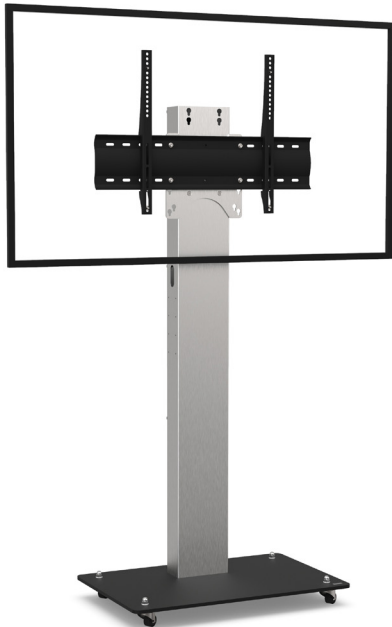

# BOXER SINGLE SCREEN

For a screen from 32 to 60"

## DIGITAL SIGNAGE

Number of screen : 1 screen

Screen size : from 32 to 60"

Installation : on casters

Finish : black and brushed stainless steel

Part number :  
BOXERS3260DS

Screen simulation 55"

### • SPECIFICATIONS

Screen size	For a screen from 32 to 60"
Part number	BOXERS3260DS
Base	Black painted steel
Base thickness	10 mm
Casters / Teflon pads	On casters (ø 35 mm pre-assembled)
Base dimensions (w x d x h)	700 x 450 x 70 mm
Column	Brushed stainless steel
Column rear cover	Black rear cover in plexiglass, easy access
Column dimensions (w x d x h)	170 x 80 x 1405 mm
Screen fixing	Black painted steel with fixing kit
Screen fixing size (VESA)	From 200 x 200 mm to 600 x 400 mm
Screen axis with adjustable height	From 1300 mm to 1500 mm
Maximum screen weight	55 kg
Stand weight	55 kg

### • OPTIONS

<b>Small shelf</b> Dimensions (w x d) : 300 mm x 230 mm	P/N: AX0011
<b>Large shelf</b> Dimensions (w x d) : 450 mm x 300 mm	P/N: AX0012
<b>White finish</b>	P/N: /WHITE
<b>Universal codec holder</b> Behind the screen. Depth from 10 mm to 95 mm	P/N: SCUUV12
<b>Assembly before shipment</b>	P/N: Serv_Std_1