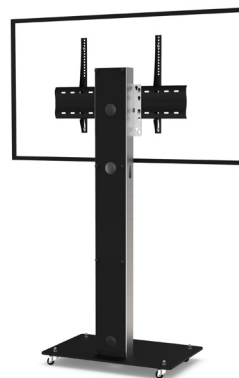

# BOXER SINGLE SCREEN

For a screen from 32 to 60"

## DIGITAL SIGNAGE

Number of screen : 1 screen

Screen size : from 32 to 60"

Installation : on casters

Finish : black and brushed stainless steel

Part number :  
BOXERS3260DS

Screen simulation 55"

### • SPECIFICATIONS

Screen size	For a screen from 32 to 60"
Part number	BOXERS3260DS
Base	Black painted steel
Base thickness	10 mm
Casters / Teflon pads	On casters (ø 35 mm pre-assembled)
Base dimensions (w x d x h)	700 x 450 x 70 mm
Column	Brushed stainless steel
Column rear cover	Black rear cover in plexiglass, easy access
Column dimensions (w x d x h)	170 x 80 x 1405 mm
Screen fixing	Black painted steel with fixing kit
Screen fixing size (VESA)	From 200 x 200 mm to 600 x 400 mm
Screen axis with adjustable height	From 1300 mm to 1500 mm
Maximum screen weight	55 kg
Stand weight	55 kg

### • OPTIONS

<b>Small shelf</b> Dimensions (w x d) : 300 mm x 230 mm	P/N: AX0011
<b>Large shelf</b> Dimensions (w x d) : 450 mm x 300 mm	P/N: AX0012
<b>White finish</b>	P/N: /WHITE
<b>Universal codec holder</b> Behind the screen. Depth from 10 mm to 95 mm	P/N: SCUUV12
<b>Assembly before shipment</b>	P/N: Serv_Std_1