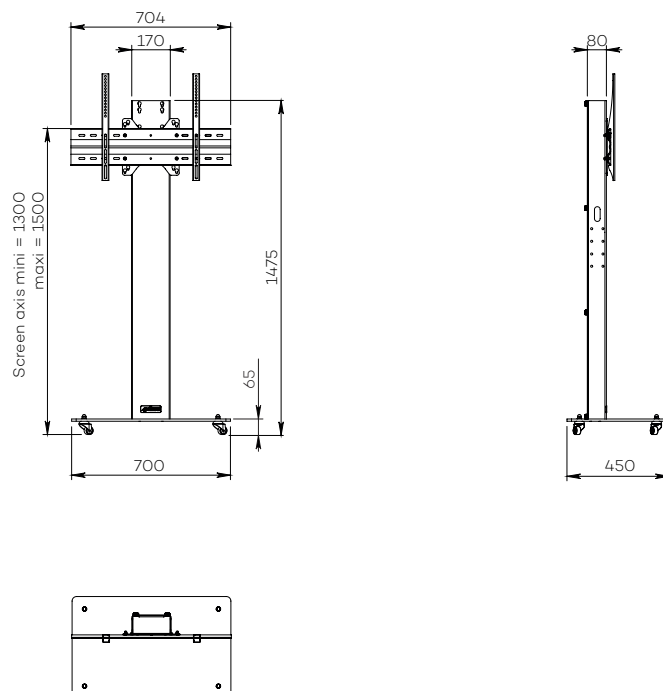

# BOXER SINGLE SCREEN

For a screen from 32 to 60"

## DIGITAL SIGNAGE

Number of screen : 1 screen

Screen size : from 32 to 60"

Installation : on casters

Finish : black and brushed stainless steel

Part number :  
BOXERS3260DS

Screen simulation 55"

### • SPECIFICATIONS

Screen size	For a screen from 32 to 60"
Part number	BOXERS3260DS
Base	Black painted steel
Base thickness	10 mm
Casters / Teflon pads	On casters (ø 35 mm pre-assembled)
Base dimensions (w x d x h)	700 x 450 x 70 mm
Column	Brushed stainless steel
Column rear cover	Black rear cover in plexiglass, easy access
Column dimensions (w x d x h)	170 x 80 x 1405 mm
Screen fixing	Black painted steel with fixing kit
Screen fixing size (VESA)	From 200 x 200 mm to 600 x 400 mm
Screen axis with adjustable height	From 1300 mm to 1500 mm
Maximum screen weight	55 kg
Stand weight	55 kg

### • OPTIONS

<b>Small shelf</b> Dimensions (w x d) : 300 mm x 230 mm	P/N: AX0011
<b>Large shelf</b> Dimensions (w x d) : 450 mm x 300 mm	P/N: AX0012
<b>White finish</b>	P/N: /WHITE
<b>Universal codec holder</b> Behind the screen. Depth from 10 mm to 95 mm	P/N: SCUUV12
<b>Assembly before shipment</b>	P/N: Serv_Std_1