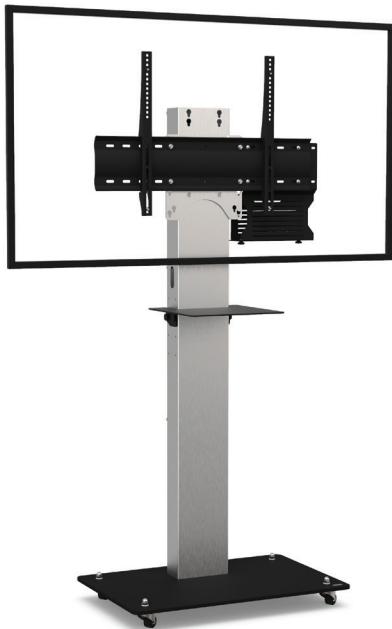

# BOXER SINGLE SCREEN

For a screen from 32 to 60"

## VIDEOCONFERENCING

Number of screen : 1 screen

Screen size : from 32 to 60"

Installation : on casters

Finish : black and brushed stainless steel

Part number :  
BOXERS3260VCPACK

Screen simulation 55"

### • SPECIFICATIONS

Screen size	For a screen from 32 to 60"
Part number	BOXERS3260VCPACK
Base	Black painted steel
Base thickness	10 mm
Casters / Teflon pads	On casters (ø 35 mm pre-assembled)
Base dimensions (w x d x h)	700 x 450 x 70 mm
Column	Brushed stainless steel
Column rear cover	Black rear cover in plexiglass, easy access
Column dimensions (w x d x h)	170 x 80 x 1405 mm
Screen fixing	Black painted steel with fixing kit
Screen fixing size (VESA)	From 200 x 200 mm to 600 x 400 mm
Screen axis with adjustable height	From 1300 mm to 1500 mm
Maximum screen weight	55 kg
Stand weight	55 kg
Accessories included (VC PACK)	<ul style="list-style-type: none"><li>• Camera shelf (AX0011) Dimensions (w x d) : 300 mm x 230 mm</li><li>• Universal codec holder (SCUV12) Depth from 10 mm to 95 mm</li></ul>

### • OPTIONS

<b>Large shelf</b> Dimensions (w x d) : 450 mm x 300 mm	P/N: AX0012
<b>White finish</b>	P/N: /WHITE
<b>Universal camera holder</b> Above the screen	P/N: SCUV3
<b>Assembly before shipment</b>	P/N: Serv_Std_1