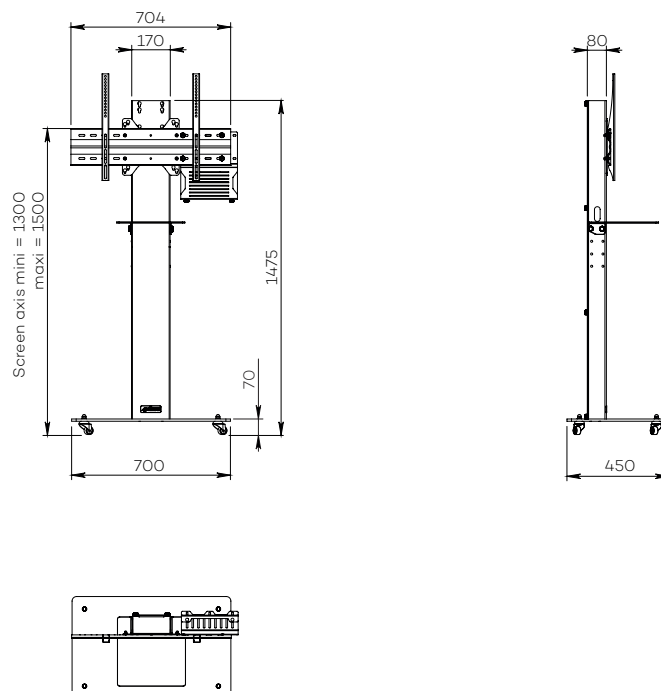

# BOXER SINGLE SCREEN

For a screen from 32 to 60"

## VIDEOCONFERENCING

Number of screen : 1 screen

Screen size : from 32 to 60"

Installation : on casters

Finish : black and brushed stainless steel

Part number :  
BOXERS3260VCPACK

Screen simulation 55"

### • SPECIFICATIONS

Screen size	For a screen from 32 to 60"
Part number	BOXERS3260VCPACK
Base	Black painted steel
Base thickness	10 mm
Casters / Teflon pads	On casters (ø 35 mm pre-assembled)
Base dimensions (w x d x h)	700 x 450 x 70 mm
Column	Brushed stainless steel
Column rear cover	Black rear cover in plexiglass, easy access
Column dimensions (w x d x h)	170 x 80 x 1405 mm
Screen fixing	Black painted steel with fixing kit
Screen fixing size (VESA)	From 200 x 200 mm to 600 x 400 mm
Screen axis with adjustable height	From 1300 mm to 1500 mm
Maximum screen weight	55 kg
Stand weight	55 kg
Accessories included (VC PACK)	<ul style="list-style-type: none"><li>• Camera shelf (AX0011) Dimensions (w x d) : 300 mm x 230 mm</li><li>• Universal codec holder (SCUV12) Depth from 10 mm to 95 mm</li></ul>

### • OPTIONS

<b>Large shelf</b> Dimensions (w x d) : 450 mm x 300 mm	P/N: AX0012
<b>White finish</b>	P/N: /WHITE
<b>Universal camera holder</b> Above the screen	P/N: SCUV3
<b>Assembly before shipment</b>	P/N: Serv_Std_1