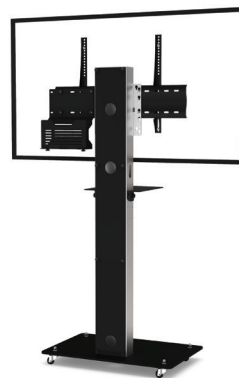

# BOXER SINGLE SCREEN

For a screen from 32 to 60"

## VIDEOCONFERENCING

Number of screen : 1 screen

Screen size : from 32 to 60"

Installation : on casters

Finish : black and brushed stainless steel

Part number :  
BOXERS3260VCPACK

Screen simulation 55"

### • SPECIFICATIONS

Screen size	For a screen from 32 to 60"
Part number	BOXERS3260VCPACK
Base	Black painted steel
Base thickness	10 mm
Casters / Teflon pads	On casters (ø 35 mm pre-assembled)
Base dimensions (w x d x h)	700 x 450 x 70 mm
Column	Brushed stainless steel
Column rear cover	Black rear cover in plexiglass, easy access
Column dimensions (w x d x h)	170 x 80 x 1405 mm
Screen fixing	Black painted steel with fixing kit
Screen fixing size (VESA)	From 200 x 200 mm to 600 x 400 mm
Screen axis with adjustable height	From 1300 mm to 1500 mm
Maximum screen weight	55 kg
Stand weight	55 kg
Accessories included (VC PACK)	<ul style="list-style-type: none"><li>• Camera shelf (AX0011) Dimensions (w x d) : 300 mm x 230 mm</li><li>• Universal codec holder (SCUV12) Depth from 10 mm to 95 mm</li></ul>

### • OPTIONS

<b>Large shelf</b> Dimensions (w x d) : 450 mm x 300 mm	P/N: AX0012
<b>White finish</b>	P/N: /WHITE
<b>Universal camera holder</b> Above the screen	P/N: SCUV3
<b>Assembly before shipment</b>	P/N: Serv_Std_1