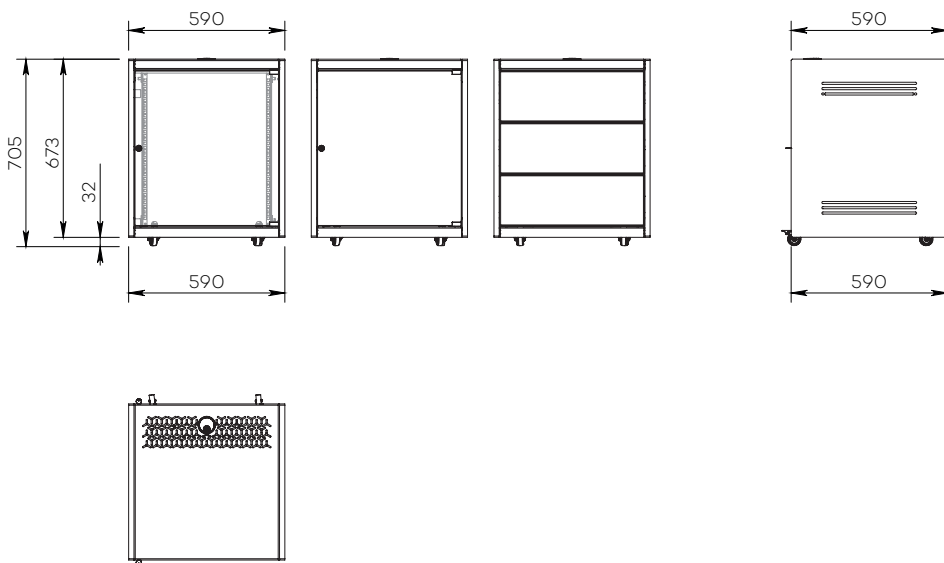

Cabinet with 3 drawers
LUXA_DRAWERS

● SPECIFICATIONS

	Computer rack	Cabinet with 2 shelves	Cabinet with 3 drawers
Part numbers	LUXA_RACK12U	LUXA_CABINET	LUXA_DRAWERS
Material	Black painted steel and bamboo		
Casters / Teflon pads	On casters (ø 50 mm pre-assembled)		
External dimensions (w x d x h)	590 x 590 x 705 mm		
Internal dimensions (w x d x h)	490 x 520 x 530 mm	550 x 550 x 590 mm	Tiroir : 494 x 374 x 103 mm
Door / Access	Front / black Glass door Lockable by key	Black painted steel Front lockable door Static rear panel	Black painted steel Front lockable door Static rear panel
Composition	<ul style="list-style-type: none"> • 12U computer rack • 2 front vertical rails (rack shelves not included) • <i>Additional rear vertical rails in option</i> 	<ul style="list-style-type: none"> • 2 shelves in black painted steel 	<ul style="list-style-type: none"> • 3 drawers • Push-opening system and soft-close
Stand weight	38 kg	40 kg	45 kg
Delivery	Assembling When the total 3 cabinets are ordered : cabinets come disassembled and must be attached together on site		