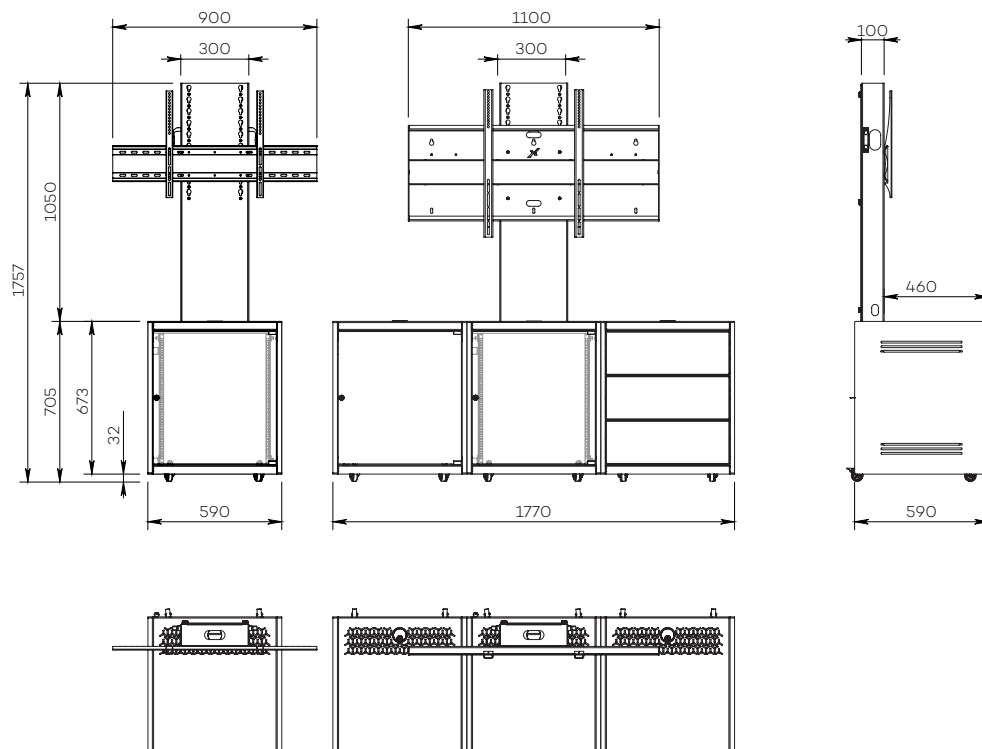

Installation : to be attached to the top of LUXA' cabinet

Finish : black

Part numbers :
LUXA_COLUMN
LUXA_COLUMN_98

Screen simulation 70"
LUXA_COLUMN

Screen simulation 98"
LUXA_COLUMN_98

● SPECIFICATIONS

	Column to be attached to 1 LUXA cabinet	Column to be attached to 3 LUXA cabinets
Part numbers	LUXA_COLUMN	LUXA_COLUMN_98
Column	Black painted steel	
Column rear cover	Back in black eco-friendly acrylic glass, easy access	
Column dimensions (w x d x h)	300 x 100 x 1050 mm	
Screen fixing	Black painted steel with fixing kit	
Universal screen mount (VESA)	200 x 200 mm to 800 x 400 mm	200 x 200 mm to 1000 x 600 mm
Screen axis height	1370 mm to 1730 mm	
Screen max. weight	80 kg	110 kg
Column weight	18 kg	32 kg
Included	<ul style="list-style-type: none"> • Column • Screen mount (mounting bracket + VESA bar) • Universal screen screws • Screws for cabinet mounting 	<ul style="list-style-type: none"> • Column • Heavy load screen mount (mounting bracket + VESA bar) • Universal screen screws • Screws for cabinet mounting
Installation	To be attached to the top of LUXA' cabinet	
Installation mode	To be attached to 1 or 3 cabinets	To be attached to 3 cabinets
Screen size	<ul style="list-style-type: none"> • 55 to 75" (non-touch screen) with 1 cabinet • 55 to 95" (non-touch screen) with 3 cabinets 	Up to 98" (screen > 80 kg and VESA up to 1000 x 600 mm)
Suitable for ...	LUXA_RACK12 LUXA_CABINET LUXA_DRAWERS	
Note	LUXA cabinet not included	