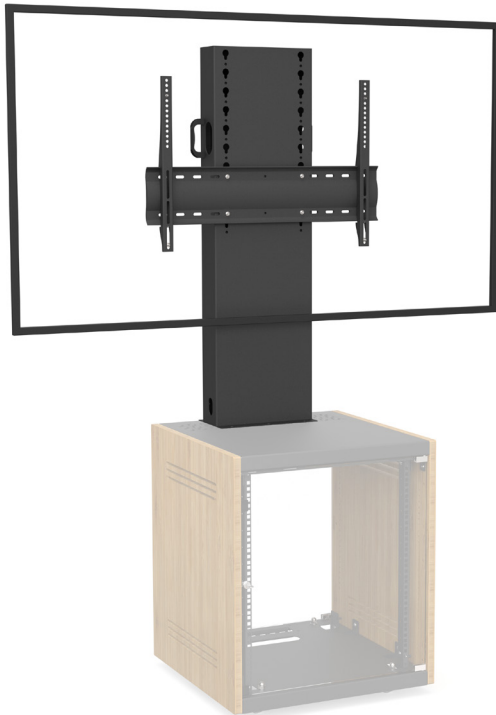

Installation : to be attached to the top of LUXA' cabinet

Finish : black

Part numbers :
LUXA_COLUMN
LUXA_COLUMN_98

Screen simulation 70"
LUXA_COLUMN

Screen simulation 98"
LUXA_COLUMN_98

● SPECIFICATIONS

	Column to be attached to 1 LUXA cabinet	Column to be attached to 3 LUXA cabinets
Part numbers	LUXA_COLUMN	LUXA_COLUMN_98
Column	Black painted steel	
Column rear cover	Back in black eco-friendly acrylic glass, easy access	
Column dimensions (w x d x h)	300 x 100 x 1050 mm	
Screen fixing	Black painted steel with fixing kit	
Universal screen mount (VESA)	200 x 200 mm to 800 x 400 mm	200 x 200 mm to 1000 x 600 mm
Screen axis height	1370 mm to 1730 mm	
Screen max. weight	80 kg	110 kg
Column weight	18 kg	32 kg
Included	<ul style="list-style-type: none"> • Column • Screen mount (mounting bracket + VESA bar) • Universal screen screws • Screws for cabinet mounting 	<ul style="list-style-type: none"> • Column • Heavy load screen mount (mounting bracket + VESA bar) • Universal screen screws • Screws for cabinet mounting
Installation	To be attached to the top of LUXA' cabinet	
Installation mode	To be attached to 1 or 3 cabinets	To be attached to 3 cabinets
Screen size	<ul style="list-style-type: none"> • 55 to 75" (non-touch screen) with 1 cabinet • 55 to 95" (non-touch screen) with 3 cabinets 	Up to 98" (screen > 80 kg and VESA up to 1000 x 600 mm)
Suitable for ...	LUXA_RACK12 LUXA_CABINET LUXA_DRAWERS	
Note	LUXA cabinet not included	