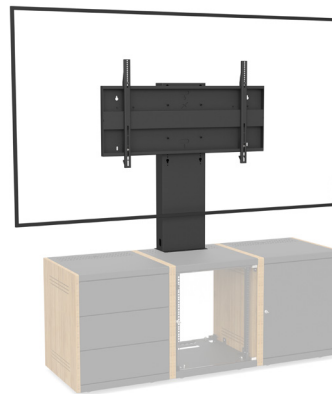

Screen simulation 98"
LUXA_COLUMN_98