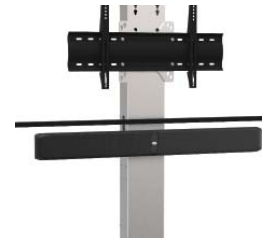

Bose Speakers auto-amplified
to be placed on a large shelf or
integrated on specific holder

Ref.
BOSE COMPANION 2

**HOLDER FOR BOSE
COMPANION 2 SERIES III
SPEAKER SYSTEM**

Below the screen
Fixed to the column

Ref.
AX00109

**CAMERA HOLDER FOR
YAMAHA CS 700 AND YAS 300**

Fixed to the VESA screen
Below the screen

Ref.
ADT_R1_CS700
ADT_R1_YAS300

Above the screen

Ref.
ADT_R2_CS700
ADT_R2_YAS300

**HOLDER FOR TELEVIC
NUREVA SOUNDBAR**

Above the screen
Fixed to the VESA screen

Ref.
ADT_NUREVA

**HOLDER FOR CRESTRON SB
200 SOUNDBAR**

Below the screen
Fixed to the column

Ref.
ADT_SB200

**CAMERA HOLDER FOR
POLYCOM STUDIO**

Below the screen
Fixed to the plate

Ref.
ADT_R1_RALLY

Pack with 2 fixing :
Speaker fixed to the plate, below
the screen
Camera fixed to the VESA
screen, above the screen

Ref.
ADT_MIX_RALLY

**HOLDER FOR JBL PSB-1
SOUNDBAR**

Below the screen
Fixed to the plate