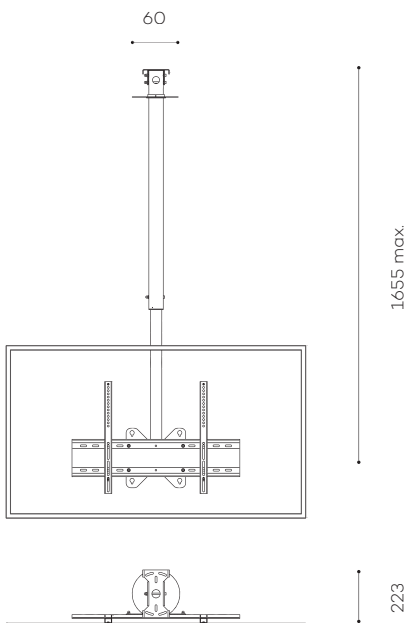

CEILING MOUNT

Ceiling mount is designed to suspend a screen from the ceiling. Thanks to its adjustable settings, it adapts with all situations. This ceiling mount is suitable for a screen from 32 to 65 inches.

CEILING MOUNT

Ref.
POTENCE_R

SPECIFICATIONS

MATERIAL
Painted steel
Black mat finish

MAXIMUM SCREEN WEIGHT
85 kg

UNIVERSAL SCREEN FIXING
VESA plate from 100 x 100 mm to 200 x 200 mm
VESA bar from 400 x 400 mm to 600 x 400 mm

ACCESSORIES INCLUDED

- Mounting bracket (no tilting)
- Cover for mounting to suspended ceiling

SETTINGS
Stroke of 290 mm
Fixing plate 30° adjustable left/right and 15° tilting up/down

Adjustable and tilting plate