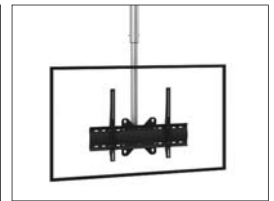

CEILING MOUNT

Ceiling mount is designed to suspend a screen from the ceiling. Thanks to its adjustable settings, it adapts with all situations. This ceiling mount is suitable for a screen from 32 to 65 inches.

CEILING MOUNT

Ref.
POTENCE_R

SPECIFICATIONS

MATERIAL
Painted steel
Black mat finish

MAXIMUM SCREEN WEIGHT
85 kg

UNIVERSAL SCREEN FIXING
VESA plate from 100 x 100 mm to 200 x 200 mm
VESA bar from 400 x 400 mm to 600 x 400 mm

ACCESSORIES INCLUDED

- Mounting bracket (no tilting)
- Cover for mounting to suspended ceiling

SETTINGS
Stroke of 290 mm
Fixing plate 30° adjustable left/right and 15° tilting up/down

Adjustable and tilting plate

Option : brushed stainless steel finish

OPTIONS

- Fixed version (not adjustable)
Ref : upon request
- Brushed stainless steel finish
Ref : upon request
- Fixation on I-beam
Ref : upon request
- Dual screen version
Ref : upon request
- Other finish
Ref : upon request