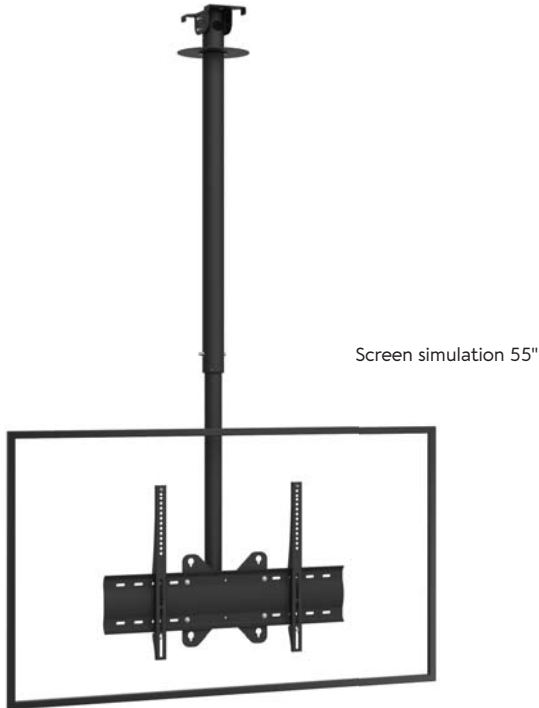

CEILING MOUNT

Ceiling mount is designed to suspend a screen from the ceiling. Thanks to its adjustable settings, it adapts with all situations. This ceiling mount is suitable for a screen from 32 to 65 inches.

CEILING MOUNT

Ref.
POTENCE_R

SPECIFICATIONS

MATERIAL
Painted steel
Black mat finish

MAXIMUM SCREEN WEIGHT
85 kg

UNIVERSAL SCREEN FIXING
VESA plate from 100 x 100 mm to 200 x 200 mm
VESA bar from 400 x 400 mm to 600 x 400 mm

ACCESSORIES INCLUDED

- Mounting bracket (no tilting)
- Cover for mounting to suspended ceiling

SETTINGS
Stroke of 290 mm
Fixing plate 30° adjustable left/right and 15° tilting up/down

Adjustable and tilting plate