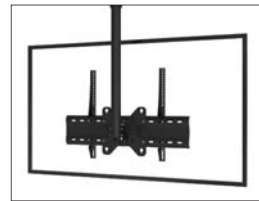

CEILING MOUNT

Ceiling mount is designed to suspend a screen from the ceiling. Thanks to its adjustable settings, it adapts with all situations. This ceiling mount is suitable for a screen from 32 to 65 inches.

CEILING MOUNT

Ref.
POTENCE_R

SPECIFICATIONS

MATERIAL
Painted steel
Black mat finish

MAXIMUM SCREEN WEIGHT
85 kg

UNIVERSAL SCREEN FIXING
VESA plate from 100 x 100 mm to 200 x 200 mm
VESA bar from 400 x 400 mm to 600 x 400 mm

ACCESSORIES INCLUDED

- Mounting bracket (no tilting)
- Cover for mounting to suspended ceiling

SETTINGS
Stroke of 290 mm
Fixing plate 30° adjustable left/right and 15° tilting up/down

Adjustable and tilting plate