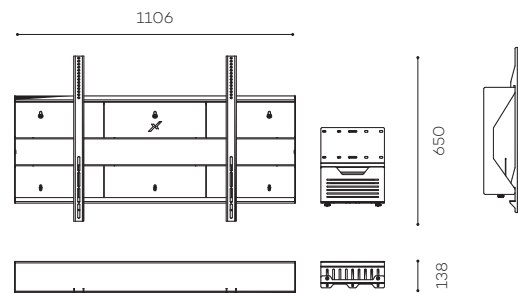

HEAVY LOAD WALL MOUNT

Ref.

For a single screen from 75 to 100" :
KITADT75100

HEAVY LOAD WALL MOUNT WITH CODEC HOLDER

Ref.

For a single screen from 75 to 100" with
universal codec holder :
KITADT75100CODEC

SPECIFICATIONS

MATERIAL

Painted steel
Black mat finish

UNIVERSAL SCREEN FIXING

VESA from 200 x 200 mm to 1000 x 600 mm

MAXIMUM SCREEN WEIGHT

150 kg

ACCESSORIES INCLUDED

- Mounting bracket (no tilting)
- Universal codec holder (SCUV12) according to the version