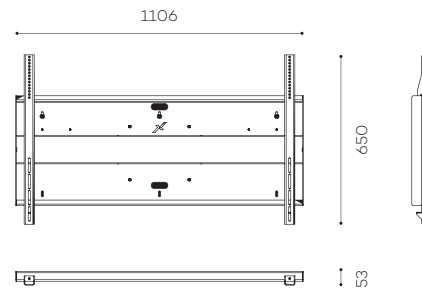

## WALL MOUNTS

Heavy load wall mounts are specially designed for large screens. They insure stability and optimal technology integration in your workspace. These wall mounts are suitable for a screen from 75 to 100 inches.

### HEAVY LOAD WALL MOUNT

Ref.

For a single screen from 75 to 100" :  
KITADT75100