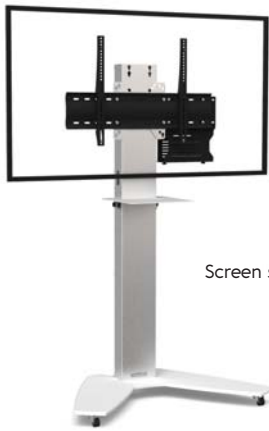

OSYX

OSYX is a stand suitable for :

A screen from 32 to 60 inches

Two screens from 40 to 55 inches

Screen simulation 55"

OSYX SINGLE SCREEN (SS)

Ref.

For a screen from 32 to 60" :
OSYXS3260VCPACK

Available for digital signage use

Screens simulation 46"

OSYX DUAL SCREEN (DS)

Ref.

For two screens from 40 to 50" :
OSYXD4050VCPACK

For two screens from 52 to 55" :
OSYXD5255VCPACK

SPECIFICATIONS

BASE

Painted steel
White mat finish
On casters

COLUMN

Brushed stainless steel
White rear cover in plexiglass, easy access

UNIVERSAL SCREEN FIXING

SS: VESA from 200 x 200 mm to 600 x 400 mm
DS: VESA from 200 x 200 mm to 800 x 400 mm

SCREEN AXIS WITH ADJUSTABLE HEIGHT

From 1300 mm to 1500 mm

MAXIMUM SCREEN WEIGHT

SS: 55 kg
DS: 30 kg per screen

STAND WEIGHT

SS: 65 kg / DS: 78 kg

ACCESSORIES INCLUDED

- Camera shelf (AX0011)
- Universal codec holder (SCUV12)