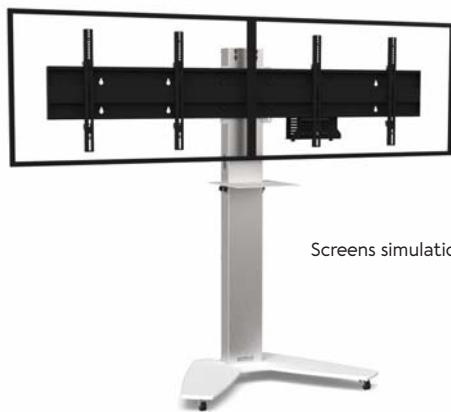

OSYX

OSYX is a stand suitable for :

A screen from 32 to 60 inches

Two screens from 40 to 55 inches

Screen simulation 55"

OSYX SINGLE SCREEN (SS)

Ref.

For a screen from 32 to 60" :
OSYXS3260VCPACK

Available for digital signage use

Screens simulation 46"

OSYX DUAL SCREEN (DS)

Ref.

For two screens from 40 to 50" :
OSYXD4050VCPACK

For two screens from 52 to 55" :
OSYXD5255VCPACK

SPECIFICATIONS

BASE

Painted steel
White mat finish
On casters

COLUMN

Brushed stainless steel
White rear cover in plexiglass, easy access

UNIVERSAL SCREEN FIXING

SS: VESA from 200 x 200 mm to 600 x 400 mm
DS: VESA from 200 x 200 mm to 800 x 400 mm

SCREEN AXIS WITH ADJUSTABLE HEIGHT

From 1300 mm to 1500 mm

MAXIMUM SCREEN WEIGHT

SS: 55 kg
DS: 30 kg per screen

STAND WEIGHT

SS: 65 kg / DS: 78 kg

ACCESSORIES INCLUDED

- Camera shelf (AX0011)
- Universal codec holder (SCUV12)