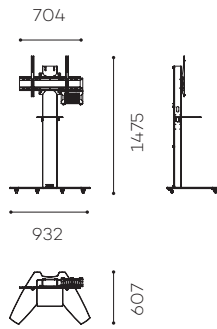

Screens simulation 46"

OSYX DUAL SCREEN (DS)

Ref.

For two screens from 40 to 50" :
OSYXD4050VCPACK

For two screens from 52 to 55" :
OSYXD5255VCPACK