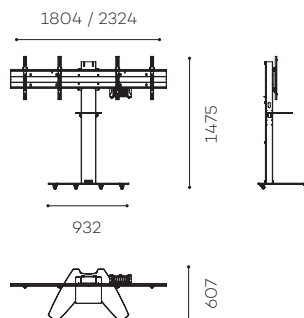

SPECIFICATIONS

BASE

Painted steel
White mat finish
On casters

COLUMN

Brushed stainless steel
White rear cover in plexiglass, easy access

UNIVERSAL SCREEN FIXING

SS: VESA from 200 x 200 mm to 600 x 400 mm
DS: VESA from 200 x 200 mm to 800 x 400 mm

SCREEN AXIS WITH ADJUSTABLE HEIGHT

From 1300 mm to 1500 mm

MAXIMUM SCREEN WEIGHT

SS: 55 kg
DS: 30 kg per screen

STAND WEIGHT

SS: 65 kg / DS: 78 kg

ACCESSORIES INCLUDED

- Camera shelf (AX0011)
- Universal codec holder (SCUV12)

Tech : StarLeaf GT Mini 3330
LifeSize Icon 450
Phone HD

OPTIONS

- → Large shelf
  Ref : AX0012
- → Black finish
  Ref : /BLACK
- → Base on Teflon pads
  Ref : Teflon pads
- → Universal camera holder above the screen
  Ref : SCUV3
- → (DS only) SCUV3 option : Adaptor to fix the SCUV3 between two screens
  Ref : SCUV3_2
- → Assembly before shipment
  Ref : Serv_Std_1