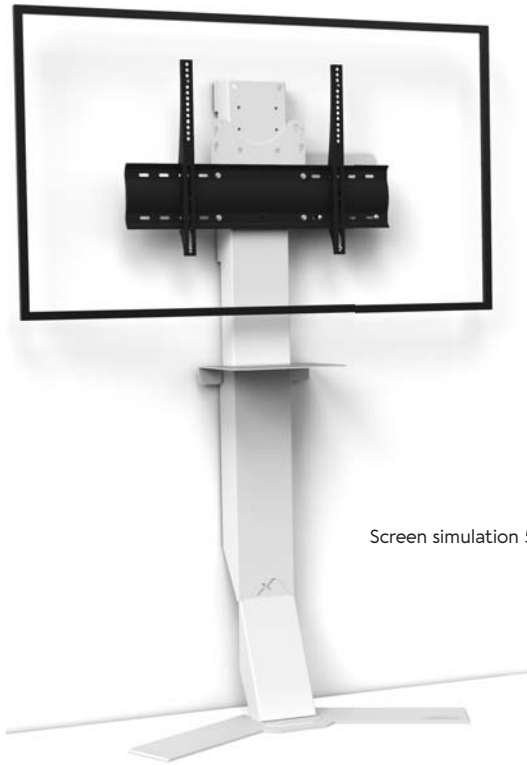

X-PRESS

Leaning on the wall and easy to install, X-PRESS is a discreet solution for a screen from 40 to 75 inches.

Screen simulation 55"

X-PRESS

Ref.

For a screen from 40 to 75" :
X-PRESS-VC

Available for digital signage use

SPECIFICATIONS

STRUCTURE

Painted steel
White mat finish

UNIVERSAL SCREEN FIXING

VESA from 200 x 200 mm to 600 x 400 mm

SCREEN AXIS WITH ADJUSTABLE HEIGHT

From 1360 mm to 1580 mm

MAXIMUM SCREEN WEIGHT

45 kg
< 35 kg : leaning on the wall
> 35 kg : with 2 wall fixing points

MAXIMUM SCREEN DEPTH

60 mm

CAMERA SHELF WITH ADJUSTABLE HEIGHT

From 865 mm to 1132 mm

STAND WEIGHT

23 kg

ACCESSORIES INCLUDED

- Camera shelf (AX055-05)
- Codec or player holder (SCUV12_XPRESS)

PATENTED DESIGN

Codec or player holder (SCUV12_XPRESS)

Camera shelf (AX055-05)

Option : black finish (/BLACK)

Option : Universal camera holder above the screen (SCUV3)