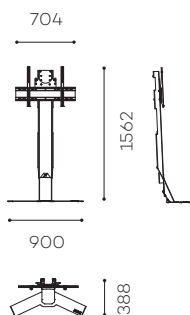

X-PRESS

Leaning on the wall and easy to install, X-PRESS is a discreet solution for a screen from 40 to 75 inches.

Screen simulation 55"

X-PRESS

Ref.

For a screen from 40 to 75" :
X-PRESS-VC

Available for digital signage use

SPECIFICATIONS

STRUCTURE

Painted steel
White mat finish

UNIVERSAL SCREEN FIXING

VESA from 200 x 200 mm to 600 x 400 mm

SCREEN AXIS WITH ADJUSTABLE HEIGHT

From 1360 mm to 1580 mm

MAXIMUM SCREEN WEIGHT

45 kg
< 35 kg : leaning on the wall
> 35 kg : with 2 wall fixing points

MAXIMUM SCREEN DEPTH

60 mm

CAMERA SHELF WITH ADJUSTABLE HEIGHT

From 865 mm to 1132 mm

STAND WEIGHT

23 kg

ACCESSORIES INCLUDED