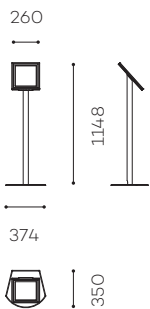

SPECIFICATIONS

BASE AND COLUMN

Brushed stainless steel

HEAD

White painted steel with black plexiglass insert

INTEGRATION

Suitable for a tablet from 9 to 12,9"

MODE

Portrait or landscape (to be defined at the order)

STAND WEIGHT

11 kg