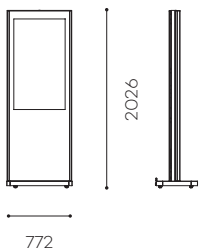

DIGITAL SIGNAGE

Screen simulation 55"

XYLO INDOOR

XYLO INDOOR is a digital signage screen stand for indoor environments. According to the version, this stand is suitable for a screen of 40 or 55 inches, single-sided or double-sided mode.

XYLO INDOOR

Ref.

For a screen of 46"
XYLO INDOOR_46_R

For two screens of 46"
(double-sided mode)
XYLO INDOOR_46_RV

For a screen of 55"
XYLO INDOOR_55_R

For two screens of 55"
(double-sided mode)
XYLO INDOOR_55_RV

772

2026

480

SPECIFICATIONS

MATERIAL
Painted steel
Black or white finish

USE
Only indoor

GLASS
Laminated safety glass
8 mm

SECURITY SYSTEM
By key

MODE
Single-sided
or double-sided

INSTALLATION
On heavy load casters
or fixed to the floor

STAND WEIGHT
130 kg

DELIVERY
Assembled in a wooden
box

Option : backlit logo

OPTIONS

- Anti-reflective glass
Ref : upon request
- Other screen size
Ref : upon request
- Screen integration
Ref : upon request
- Backlit and/or adhesive logo
Ref : upon request
- Other finish
Ref : upon request