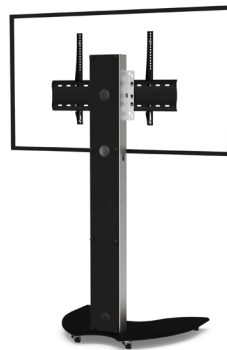

EASYX SINGLE SCREEN

For a screen from 32 to 60"

DIGITAL SIGNAGE

Number of screen : 1 screen

Screen size : from 32 to 60"

Installation : on casters

Finish : balck and brushed stainless steel

Part number : EASYXS3260DS

Screen simulation 55"

SINGLE SCREEN

• SPECIFICATIONS

Screen size	For a screen from 32 to 60"
Part number	EASYXS3260DS
Base	Black painted steel
Base thickness	15 mm
Casters / Teflon pads	On casters (ø 35 mm pre-assembled)
Base dimensions (w x d x h)	760 x 612 x 75 mm
Column	Brushed stainless steel
Column rear cover	Black rear cover in plexiglass, easy access
Column dimensions (w x d x h)	170 x 80 x 1405 mm
Screen fixing	Black painted steel with fixing kit
Screen fixing size (VESA)	From 200 x 200 mm to 600 x 400 mm
Screen axis with adjustable height	From 1300 mm to 1500 mm
Maximum screen weight	55 kg
Stand weight	65 kg

• OPTIONS

Small shelf Dimensions (w x d) : 300 mm x 230 mm	P/N: AX0011
Large shelf Dimensions (w x d) : 450 mm x 300 mm	P/N: AX0012
White finish	P/N: /WHITE
Base on Teflon pads	P/N: Teflon pads
Universal codec holder Behind the screen. Depth from 10 mm to 95 mm	P/N: SCUUV12
Assembly before shipment	P/N: Serv_Std_1