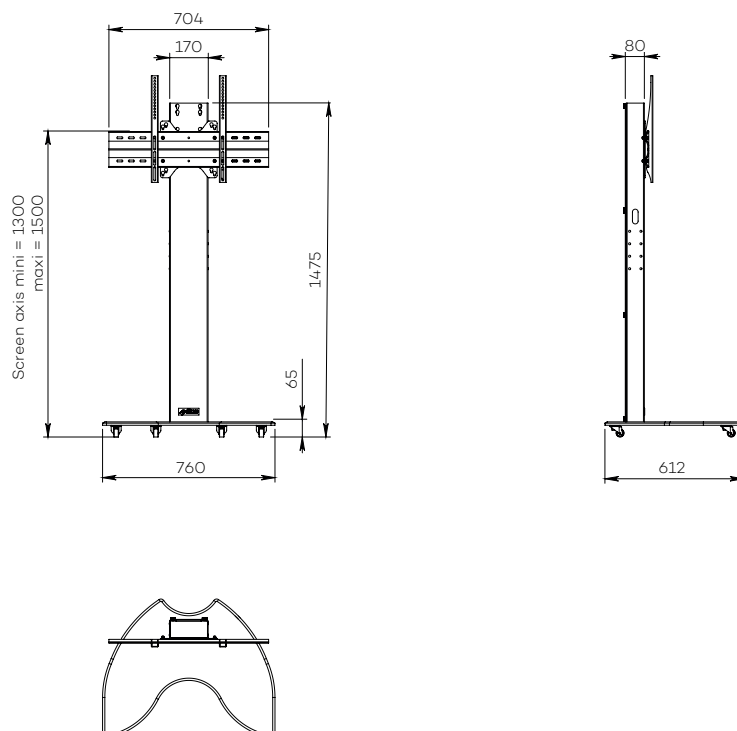

EASYX SINGLE SCREEN

For a screen from 32 to 60"

DIGITAL SIGNAGE

Number of screen : 1 screen

Screen size : from 32 to 60"

Installation : on casters

Finish : balck and brushed stainless steel

Part number : EASYXS3260DS

Screen simulation 55"

SINGLE SCREEN

• SPECIFICATIONS

Screen size	For a screen from 32 to 60"
Part number	EASYXS3260DS
Base	Black painted steel
Base thickness	15 mm
Casters / Teflon pads	On casters (ø 35 mm pre-assembled)
Base dimensions (w x d x h)	760 x 612 x 75 mm
Column	Brushed stainless steel
Column rear cover	Black rear cover in plexiglass, easy access
Column dimensions (w x d x h)	170 x 80 x 1405 mm
Screen fixing	Black painted steel with fixing kit
Screen fixing size (VESA)	From 200 x 200 mm to 600 x 400 mm
Screen axis with adjustable height	From 1300 mm to 1500 mm
Maximum screen weight	55 kg
Stand weight	65 kg

• OPTIONS

Small shelf Dimensions (w x d) : 300 mm x 230 mm	P/N: AX0011
Large shelf Dimensions (w x d) : 450 mm x 300 mm	P/N: AX0012
White finish	P/N: /WHITE
Base on Teflon pads	P/N: Teflon pads
Universal codec holder Behind the screen. Depth from 10 mm to 95 mm	P/N: SCUUV12
Assembly before shipment	P/N: Serv_Std_1