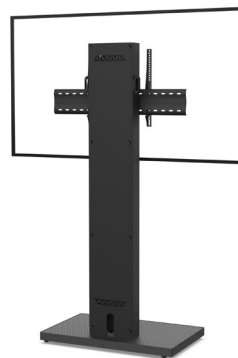

GALAXY SINGLE SCREEN

For a 55 to 75-inch screen

DIGITAL SIGNAGE

Number of screen : 1 screen

Screen size : from 55 to 75"

Installation : on casters

Finish : metallic black

Part number :
GALAXYS5575DS

70" screen simulation

SINGLE SCREEN

• SPECIFICATIONS

Screen size	For a 55 to 75" screen
Part number	GALAXYS5575DS
Base	Steel Cover skirt in metallic black painted steel with insert in black acrylic glass
Base thickness	50 mm
Casters / Teflon pads	On casters (ø 35 mm pre-assembled)
Base dimensions (w x d x h)	900 x 500 x 72 mm
Column	Metallic black painted steel
Column rear cover	Back in black eco-friendly acrylic glass, easy access
Column dimensions (w x d x h)	300 x 100 x 1800 mm
Screen fixing	Black painted steel with fixing kit
Universal screen mount (VESA)	200 x 200 mm to 800 x 400 mm VESA
Screen axis height	1410 mm to 1770 mm
Screen max. weight	85 kg
Weight of unit	67 kg

• OPTIONS

Base on elevated Teflon pads	Ref. Teflon pads
Small shelf in translucent acrylic glass and black painted steel attached to the screen VESA with a functional surface area of 290 mm (w) x 200 mm (d)	Ref. SCUV3_R1
Universal codec holder attached behind the screen with a functional depth of 10 mm to 95 mm	Ref. SCUV12
1U player or codec holder to be installed in the column with a functional depth of 70 mm max.	Ref. SCUV12_1U