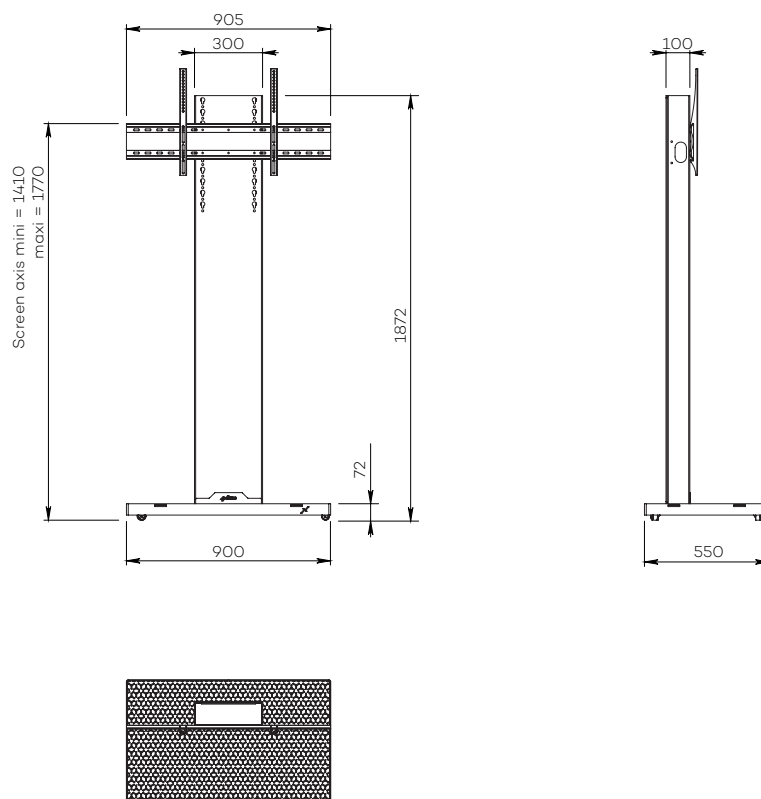

GALAXY SINGLE SCREEN

For a 55 to 75-inch screen

DIGITAL SIGNAGE

Number of screen : 1 screen

Screen size : from 55 to 75"

Installation : on casters

Finish : metallic black

Part number :
GALAXYS5575DS

70" screen simulation

SINGLE SCREEN

• SPECIFICATIONS

Screen size	For a 55 to 75" screen
Part number	GALAXYS5575DS
Base	Steel Cover skirt in metallic black painted steel with insert in black acrylic glass
Base thickness	50 mm
Casters / Teflon pads	On casters (ø 35 mm pre-assembled)
Base dimensions (w x d x h)	900 x 500 x 72 mm
Column	Metallic black painted steel
Column rear cover	Back in black eco-friendly acrylic glass, easy access
Column dimensions (w x d x h)	300 x 100 x 1800 mm
Screen fixing	Black painted steel with fixing kit
Universal screen mount (VESA)	200 x 200 mm to 800 x 400 mm VESA
Screen axis height	1410 mm to 1770 mm
Screen max. weight	85 kg
Weight of unit	67 kg

• OPTIONS

Base on elevated Teflon pads	Ref. Teflon pads
Small shelf in translucent acrylic glass and black painted steel attached to the screen VESA with a functional surface area of 290 mm (w) x 200 mm (d)	Ref. SCUV3_R1
Universal codec holder attached behind the screen with a functional depth of 10 mm to 95 mm	Ref. SCUV12
1U player or codec holder to be installed in the column with a functional depth of 70 mm max.	Ref. SCUV12_1U