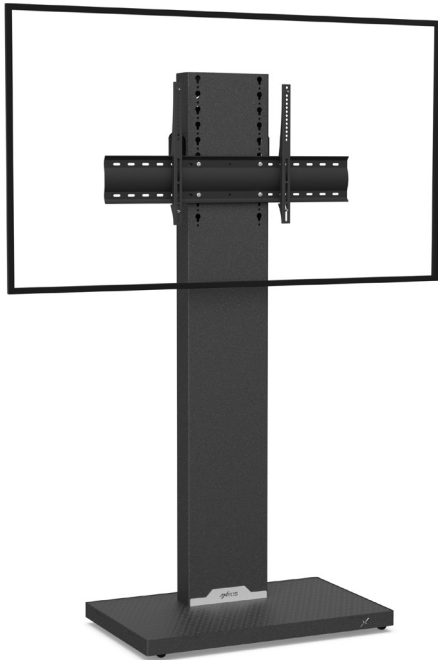

GALAXY SINGLE SCREEN

For a 55 to 75-inch screen

DIGITAL SIGNAGE

Number of screen : 1 screen

Screen size : from 55 to 75"

Installation : on casters

Finish : metallic black

Part number :
GALAXYS5575DS

70" screen simulation

SINGLE SCREEN

• SPECIFICATIONS

Screen size	For a 55 to 75" screen
Part number	GALAXYS5575DS
Base	Steel Cover skirt in metallic black painted steel with insert in black acrylic glass
Base thickness	50 mm
Casters / Teflon pads	On casters (ø 35 mm pre-assembled)
Base dimensions (w x d x h)	900 x 500 x 72 mm
Column	Metallic black painted steel
Column rear cover	Back in black eco-friendly acrylic glass, easy access
Column dimensions (w x d x h)	300 x 100 x 1800 mm
Screen fixing	Black painted steel with fixing kit
Universal screen mount (VESA)	200 x 200 mm to 800 x 400 mm VESA
Screen axis height	1410 mm to 1770 mm
Screen max. weight	85 kg
Weight of unit	67 kg

• OPTIONS

Base on elevated Teflon pads	Ref. Teflon pads
Small shelf in translucent acrylic glass and black painted steel attached to the screen VESA with a functional surface area of 290 mm (w) x 200 mm (d)	Ref. SCUV3_R1
Universal codec holder attached behind the screen with a functional depth of 10 mm to 95 mm	Ref. SCUV12
1U player or codec holder to be installed in the column with a functional depth of 70 mm max.	Ref. SCUV12_1U