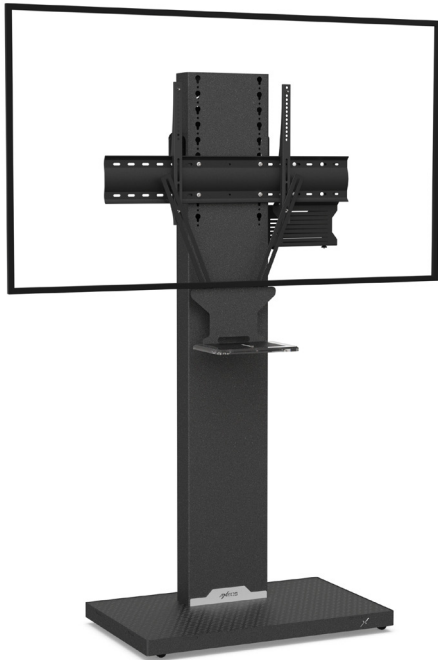

# GALAXY SINGLE SCREEN

For a 55 to 75-inch screen

## VIDEOCONFERENCING

Number of screen : 1 screen

Screen size : from 55 to 75"

Installation : on casters

Finish : metallic black

Part number :  
GALAXYS5575VCPACK

70" screen simulation

## SINGLE SCREEN

### • SPECIFICATIONS

Screen size	For a 55 to 75" screen
Part number	GALAXYS5575VCPACK
Base	Steel Cover skirt in metallic black painted steel with insert in black acrylic glass
Base thickness	50 mm
Casters / Teflon pads	On casters (ø 35 mm pre-assembled)
Base dimensions (w x d x h)	900 x 500 x 72 mm
Column	Metallic black painted steel
Column rear cover	Back in black eco-friendly acrylic glass, easy access
Column dimensions (w x d x h)	300 x 100 x 1800 mm
Screen fixing	Black painted steel with fixing kit
Universal screen mount (VESA)	200 x 200 mm to 800 x 400 mm VESA
Screen axis height	1410 mm to 1770 mm
Screen max. weight	85 kg
Weight of unit	67 kg
Accessories included (VC PACK)	<ul style="list-style-type: none"><li>• Camera shelf (SCUV3_R1) attached to the screen VESA (with 780 mm strips) with a functional surface area of 290 mm (w) x 200 mm (d)</li><li>• Universal codec holder (SCUV12) attached behind the screen with a functional depth of 10 mm to 95 mm</li></ul>