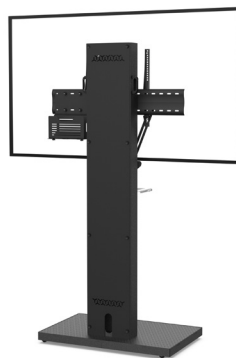

# GALAXY SINGLE SCREEN

For a 55 to 75-inch screen

## VIDEOCONFERENCING

Number of screen : 1 screen

Screen size : from 55 to 75"

Installation : on casters

Finish : metallic black

Part number :  
GALAXYS5575VCPACK

70" screen simulation

### • SPECIFICATIONS

Screen size	For a 55 to 75" screen
Part number	GALAXYS5575VCPACK
Base	Steel Cover skirt in metallic black painted steel with insert in black acrylic glass
Base thickness	50 mm
Casters / Teflon pads	On casters (ø 35 mm pre-assembled)
Base dimensions (w x d x h)	900 x 500 x 72 mm
Column	Metallic black painted steel
Column rear cover	Back in black eco-friendly acrylic glass, easy access
Column dimensions (w x d x h)	300 x 100 x 1800 mm
Screen fixing	Black painted steel with fixing kit
Universal screen mount (VESA)	200 x 200 mm to 800 x 400 mm VESA
Screen axis height	1410 mm to 1770 mm
Screen max. weight	85 kg
Weight of unit	67 kg
Accessories included (VC PACK)	<ul style="list-style-type: none"><li>• Camera shelf (SCUV3_R1) attached to the screen VESA (with 780 mm strips) with a functional surface area of 290 mm (w) x 200 mm (d)</li><li>• Universal codec holder (SCUV12) attached behind the screen with a functional depth of 10 mm to 95 mm</li></ul>

### • OPTIONS

Base on elevated Teflon pads	Ref. Teflon pads
Universal camera holder to position above screen	Ref. SCUV3
1U player or codec holder to be installed in the column with a functional depth of 70 mm max.	Ref. SCUV12_1U