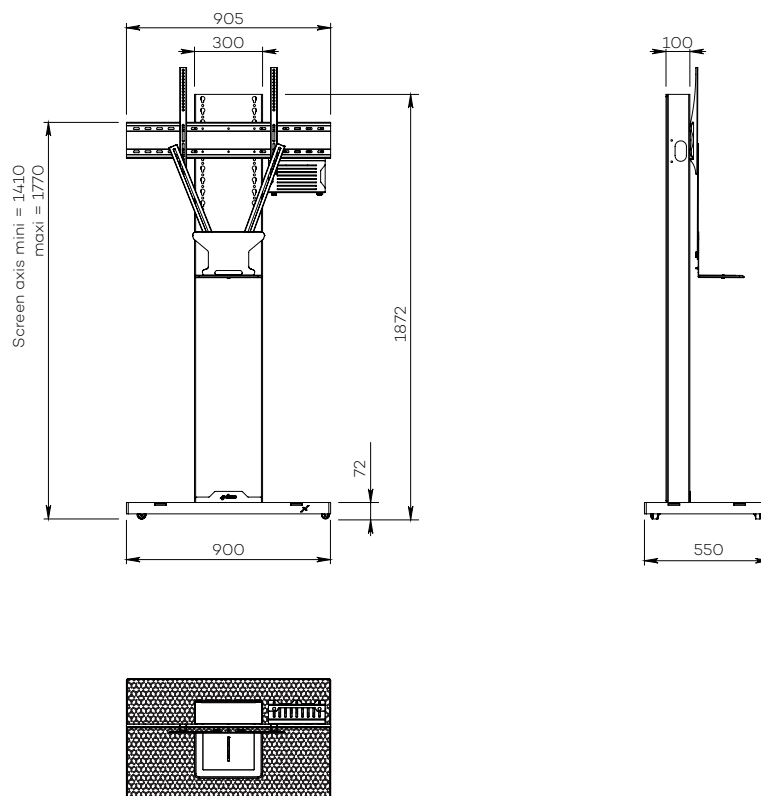

# GALAXY SINGLE SCREEN

For a 55 to 75-inch screen

## VIDEOCONFERENCING

Number of screen : 1 screen

Screen size : from 55 to 75"

Installation : on casters

Finish : metallic black

Part number :  
GALAXYS5575VCPACK

70" screen simulation

## SINGLE SCREEN

### • SPECIFICATIONS

Screen size	For a 55 to 75" screen
Part number	GALAXYS5575VCPACK
Base	Steel Cover skirt in metallic black painted steel with insert in black acrylic glass
Base thickness	50 mm
Casters / Teflon pads	On casters (ø 35 mm pre-assembled)
Base dimensions (w x d x h)	900 x 500 x 72 mm
Column	Metallic black painted steel
Column rear cover	Back in black eco-friendly acrylic glass, easy access
Column dimensions (w x d x h)	300 x 100 x 1800 mm
Screen fixing	Black painted steel with fixing kit
Universal screen mount (VESA)	200 x 200 mm to 800 x 400 mm VESA
Screen axis height	1410 mm to 1770 mm
Screen max. weight	85 kg
Weight of unit	67 kg
Accessories included (VC PACK)	<ul style="list-style-type: none"><li>• Camera shelf (SCUV3_R1) attached to the screen VESA (with 780 mm strips) with a functional surface area of 290 mm (w) x 200 mm (d)</li><li>• Universal codec holder (SCUV12) attached behind the screen with a functional depth of 10 mm to 95 mm</li></ul>