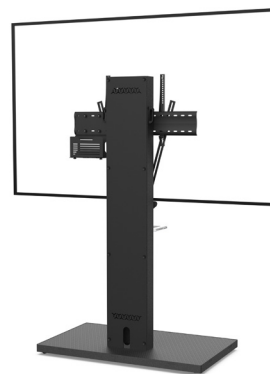

# GALAXY XL SINGLE SCREEN

For a 80 to 90-inch screen

## VIDEOCONFERENCING

Number of screen : 1 screen

Screen size : 80 to 90"

Installation : on casters

Finish : metallic black

Part number :  
GALAXYS809OVCPACK

85" screen simulation

## GALAXY XL SINGLE SCREEN

### • SPECIFICATIONS

Screen size	For a 80 to 90" screen
Part number	GALAXYS8090VCPACK
Base	Steel Cover skirt in metallic black painted steel with insert in black acrylic glass
Base thickness	50 mm
Casters / Teflon pads	On casters (ø 35 mm pre-assembled)
Base dimensions (w x d x h)	1200 x 700 x 72 mm
Column	Metallic black painted steel
Column back cover	Back in black eco-friendly acrylic glass, easy access
Column dimensions (w x d x h)	300 x 100 x 1800 mm
Screen fixing	Black painted steel with fixing kit
Universal screen mount (VESA)	200 x 200 mm to 800 x 400 mm VESA
Screen axis height	1500 mm to 1870 mm
Screen max. weight	85 kg
Weight of unit	92 kg
Accessories included (VC PACK)	<ul style="list-style-type: none"> <li>• Camera shelf (SCUV3_R1) attached to the screen VESA (with 780 mm strips) with a functional surface area of 290 mm (w) x 200 mm (d)</li> <li>• Universal codec holder (SCUV12) attached behind the screen with a functional depth of 10 mm to 95 mm</li> </ul>