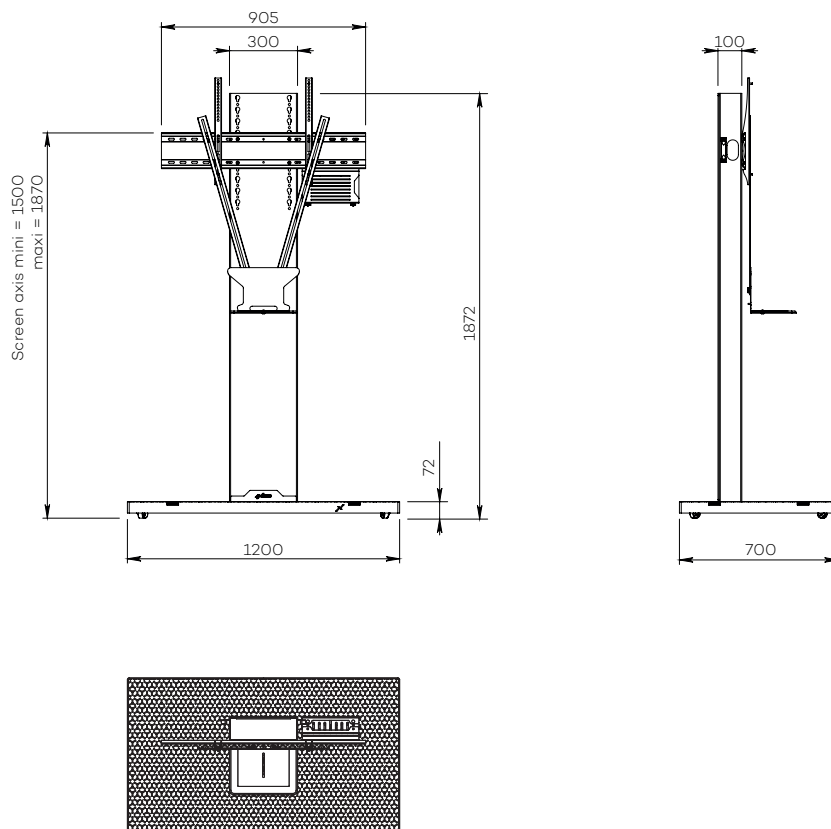

## VIDEOCONFERENCING

Number of screen : 1 screen

Screen size : 80 to 90"

Installation : on casters

Finish : metallic black

Part number :  
GALAXYS809OVCPACK

85" screen simulation

## GALAXY XL SINGLE SCREEN

### • SPECIFICATIONS

Screen size	For a 80 to 90" screen
Part number	GALAXYS8090VCPACK
Base	Steel Cover skirt in metallic black painted steel with insert in black acrylic glass
Base thickness	50 mm
Casters / Teflon pads	On casters (ø 35 mm pre-assembled)
Base dimensions (w x d x h)	1200 x 700 x 72 mm
Column	Metallic black painted steel
Column back cover	Back in black eco-friendly acrylic glass, easy access
Column dimensions (w x d x h)	300 x 100 x 1800 mm
Screen fixing	Black painted steel with fixing kit
Universal screen mount (VESA)	200 x 200 mm to 800 x 400 mm VESA
Screen axis height	1500 mm to 1870 mm
Screen max. weight	85 kg
Weight of unit	92 kg
Accessories included (VC PACK)	<ul style="list-style-type: none"> <li>• Camera shelf (SCUV3_R1) attached to the screen VESA (with 780 mm strips) with a functional surface area of 290 mm (w) x 200 mm (d)</li> <li>• Universal codec holder (SCUV12) attached behind the screen with a functional depth of 10 mm to 95 mm</li> </ul>