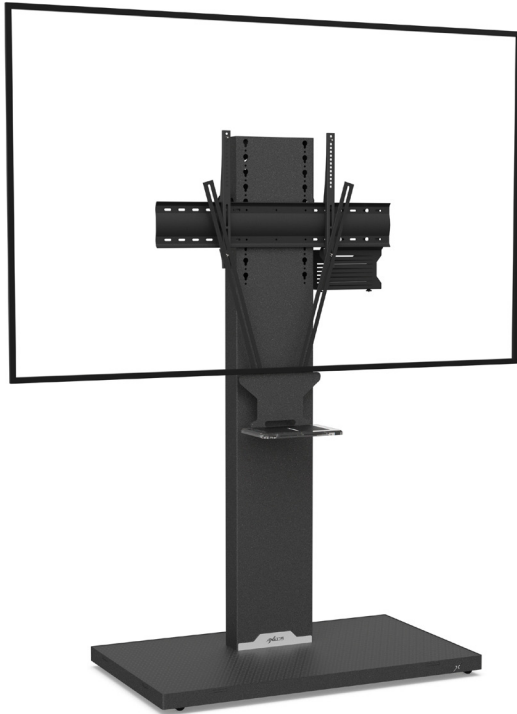

# GALAXY XL SINGLE SCREEN

For a 80 to 90-inch screen

## VIDEOCONFERENCING

Number of screen : 1 screen

Screen size : 80 to 90"

Installation : on casters

Finish : metallic black

Part number :  
GALAXYS809OVCPACK

85" screen simulation

## GALAXY XL SINGLE SCREEN

### • SPECIFICATIONS

Screen size	For a 80 to 90" screen
Part number	GALAXYS8090VCPACK
Base	Steel Cover skirt in metallic black painted steel with insert in black acrylic glass
Base thickness	50 mm
Casters / Teflon pads	On casters (ø 35 mm pre-assembled)
Base dimensions (w x d x h)	1200 x 700 x 72 mm
Column	Metallic black painted steel
Column back cover	Back in black eco-friendly acrylic glass, easy access
Column dimensions (w x d x h)	300 x 100 x 1800 mm
Screen fixing	Black painted steel with fixing kit
Universal screen mount (VESA)	200 x 200 mm to 800 x 400 mm VESA
Screen axis height	1500 mm to 1870 mm
Screen max. weight	85 kg
Weight of unit	92 kg
Accessories included (VC PACK)	<ul style="list-style-type: none"> <li>• Camera shelf (SCUV3_R1) attached to the screen VESA (with 780 mm strips) with a functional surface area of 290 mm (w) x 200 mm (d)</li> <li>• Universal codec holder (SCUV12) attached behind the screen with a functional depth of 10 mm to 95 mm</li> </ul>