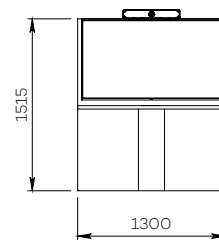

MX ROOM

For a screen from 32 to 55"

CONNECTED CONFERENCE SPACE

Suitable for : 6 people

Category : Huddle room

Part number :
MX ROOM

For 6 people

• SPECIFICATIONS

Suitable for	6 people
Part number	MX ROOM
Material	Carpentry structure Laminate finish amongst a wide range
Overall height	1515 mm
Table top	Medium density fiberboard Laminate finish amongst a wide range
Table top height	750 mm
Edges	Square edges
Screen module	Carpentry structure
Screen	From 32 to 55"
Maximum screen width	1300 mm
Screen fixing size (VESA)	From 200 x 200 mm to 600 x 400 mm
Included	<ul style="list-style-type: none"> • Universal cameraholder(SCUV3) above the screen • Location for connection panel