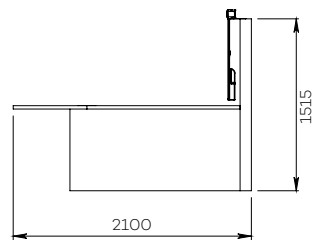

MX ROOM

For a screen from 32 to 55"

CONNECTED CONFERENCE SPACE

Suitable for : 6 people

Category : Huddle room

Part number :
MX ROOM

For 6 people

• SPECIFICATIONS

Suitable for	6 people
Part number	MX ROOM
Material	Carpentry structure Laminate finish amongst a wide range
Overall height	1515 mm
Table top	Medium density fiberboard Laminate finish amongst a wide range
Table top height	750 mm
Edges	Square edges
Screen module	Carpentry structure
Screen	From 32 to 55"
Maximum screen width	1300 mm
Screen fixing size (VESA)	From 200 x 200 mm to 600 x 400 mm
Included	<ul style="list-style-type: none"> • Universal cameraholder(SCUV3) above the screen • Location for connection panel