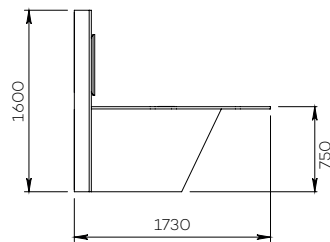

MX TABLE

For a screen from 32 to 40"

CONNECTED CONFERENCE SPACE

Suitable for : 4 people

Category : Huddle room

Part number :
MX TABLE

For 4 people

● SPECIFICATIONS

Suitable for	4 people
Part number	MX TABLE
Material	Carpentry structure
Overall height	1600 mm
Table top	Medium density fiberboard Laminate finish amongst a wide range
Table top height	750 mm
Edges	Square edges
Screen and camera module	Carpentry structure with rear access
Camera compartment	Above the screen To integrate a camera with 120° angle With finishing plate specific to camera model
Screen	From 32 to 40"
Maximum screen width	1000 mm
Screen fixing size (VESA)	From 200 x 200 mm to 600 x 400 mm
Included	<ul style="list-style-type: none"> • Universal codec holder (SCUV12) inside the table Depth from 10 mm to 95 mm • Location for connection panel