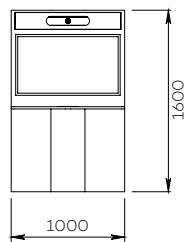

MX TABLE

For a screen from 32 to 40"

CONNECTED CONFERENCE SPACE

Suitable for : 4 people

Category : Huddle room

Part number :
MX TABLE

For 4 people

● SPECIFICATIONS

Suitable for	4 people
Part number	MX TABLE
Material	Carpentry structure
Overall height	1600 mm
Table top	Medium density fiberboard Laminate finish amongst a wide range
Table top height	750 mm
Edges	Square edges
Screen and camera module	Carpentry structure with rear access
Camera compartment	Above the screen To integrate a camera with 120° angle With finishing plate specific to camera model
Screen	From 32 to 40"
Maximum screen width	1000 mm
Screen fixing size (VESA)	From 200 x 200 mm to 600 x 400 mm
Included	<ul style="list-style-type: none"> • Universal codec holder (SCUV12) inside the table Depth from 10 mm to 95 mm • Location for connection panel