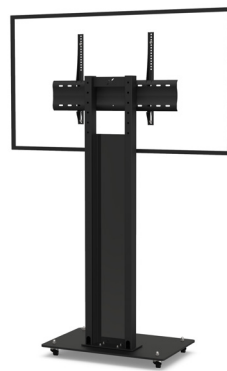

# OBOX SINGLE SCREEN

For a 40 to 60-inch screen

## DIGITAL SIGNAGE

Number of screen : 1 screen

Screen size : 40 to 60"

Installation : on casters

Finish : black

Part number :  
OBOXS4060DS

55" simulation screen

## ● SPECIFICATIONS

Screen size	For a 40 to 60" screen
Part number	OBOXS4060DS
Base	Black painted steel
Base thickness	10 mm
Casters / Teflon pads	On casters (ø 35 mm pre-assembled)
Base dimensions (w x d x h)	700 x 450 x 70 mm
Column	2 tubes en acier peint noir
Habillage de la colonne	Plaque de plexiglass avec sticker bois
Plate dimensions (w x h)	186 x 1100 mm
Column dimensions (w x d x h)	268 x 60 x 1400 mm
Screen fixing	Black painted steel with fixing kit
Universal screen mount (VESA)	200 x 200 mm to 600 x 400 mm
Screen axis height	1300 mm to 1500 mm
Max. screen weight	55 kg
Stand weight	45 kg

## ● OPTIONS

<b>Small shelf</b> Dimensions (w x d) : 300 mm x 230 mm	P/N: AX1077
<b>White finish</b> Plaque en plexiglass avec sticker bois Base and column in white	P/N: /WHITE
<b>Personnalisation logo</b> Impression logo sur plaque en plexiglass	P/N: OBOX_LOGO
<b>Personnalisation complète</b> Impression complète sur plaque en plexiglass	P/N: OBOX_PLATE
<b>Universal codec holder</b> Attached behind the screen with a functional depth of 10 mm to 95 mm	P/N: SCUUV12
<b>Universal camera holder</b> Above the screen (attached to the VESA screen with 340 mm strips)	P/N: SCUUV3
<b>Assembly before shipment</b>	P/N: SERV_STD_1