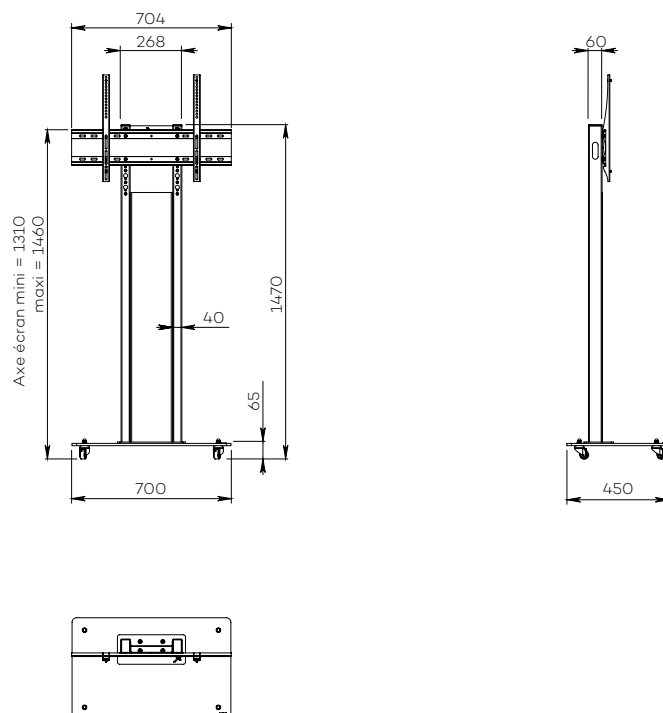

# OBOX SINGLE SCREEN

For a 40 to 60-inch screen

## DIGITAL SIGNAGE

Number of screen : 1 screen

Screen size : 40 to 60"

Installation : on casters

Finish : black

Part number :  
OBOXS4060DS

55" simulation screen

## ● SPECIFICATIONS

Screen size	For a 40 to 60" screen
Part number	OBOXS4060DS
Base	Black painted steel
Base thickness	10 mm
Casters / Teflon pads	On casters (ø 35 mm pre-assembled)
Base dimensions (w x d x h)	700 x 450 x 70 mm
Column	2 tubes en acier peint noir
Habillage de la colonne	Plaque de plexiglass avec sticker bois
Plate dimensions (w x h)	186 x 1100 mm
Column dimensions (w x d x h)	268 x 60 x 1400 mm
Screen fixing	Black painted steel with fixing kit
Universal screen mount (VESA)	200 x 200 mm to 600 x 400 mm
Screen axis height	1300 mm to 1500 mm
Max. screen weight	55 kg
Stand weight	45 kg

## ● OPTIONS

<b>Small shelf</b> Dimensions (w x d) : 300 mm x 230 mm	P/N: AX1077
<b>White finish</b> Plaque en plexiglass avec sticker bois Base and column in white	P/N: /WHITE
<b>Personnalisation logo</b> Impression logo sur plaque en plexiglass	P/N: OBOX_LOGO
<b>Personnalisation complète</b> Impression complète sur plaque en plexiglass	P/N: OBOX_PLATE
<b>Universal codec holder</b> Attached behind the screen with a functional depth of 10 mm to 95 mm	P/N: SCUUV12
<b>Universal camera holder</b> Above the screen (attached to the VESA screen with 340 mm strips)	P/N: SCUUV3
<b>Assembly before shipment</b>	P/N: SERV_STD_1