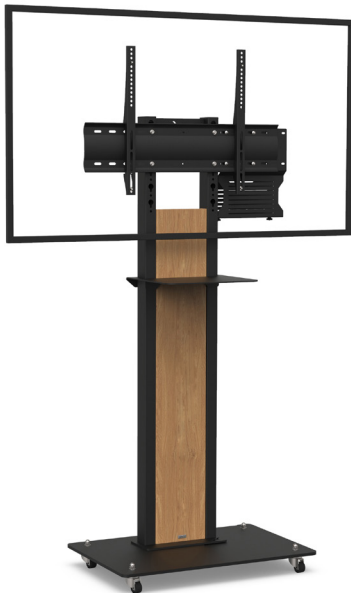

OBOX SINGLE SCREEN

For a 40 to 60" screen

VIDEOCONFERENCING

Number of screen : 1 screen

Screen size : 32 to 60"

Installation : on casters

Finish : black

Part number :
OBOXS4060VCPACK

Screen simulation 55"

OBOX SINGLE SCREEN

• SPECIFICATIONS

Screen size	For a 40 to 60" screen
Part number	OBOXS4060VCPACK
Base	Black painted steel
Base thickness	10 mm
Casters / Teflon pads	On casters (ø 35 mm pre-assembled)
Base dimensions (w x d x h)	700 x 450 x 70 mm
Column	2 painted steel tubes in black mat finish
Column cover	Plate in plexiglass with wood sticker
Plate dimensions (w x h)	175 x 1100 mm
Column dimensions (w x d x h)	268 x 60 x 1400 mm
Screen fixing	Black painted steel with fixing kit
Screen fixing size (VESA)	200 x 200 mm to 600 x 400 mm VESA
Screen axis with adjustable height	1310 mm to 1460 mm
Maximum screen weight	55 kg
Stand weight	45 kg
Accessories included (VC PACK)	<ul style="list-style-type: none">• Camera shelf (AX1077) Dimensions (w x d) : 330 mm x 230 mm• Universal codec holder (SCUV12) Depth from 10 mm to 95 mm

• OPTIONS

White finish Plexiglass plate with wood sticker Base, column and camera shelf in white	P/N: /WHITE
Logo customisation Printed logo on plexiglass plate	P/N: OBOX_LOGO
Full customisation Full printing on plexiglass plate	P/N: OBOX_PLATE
Universal camera holder Above the screen	P/N: SCUV3
Assembly before shipment	P/N: SERV_STD_1