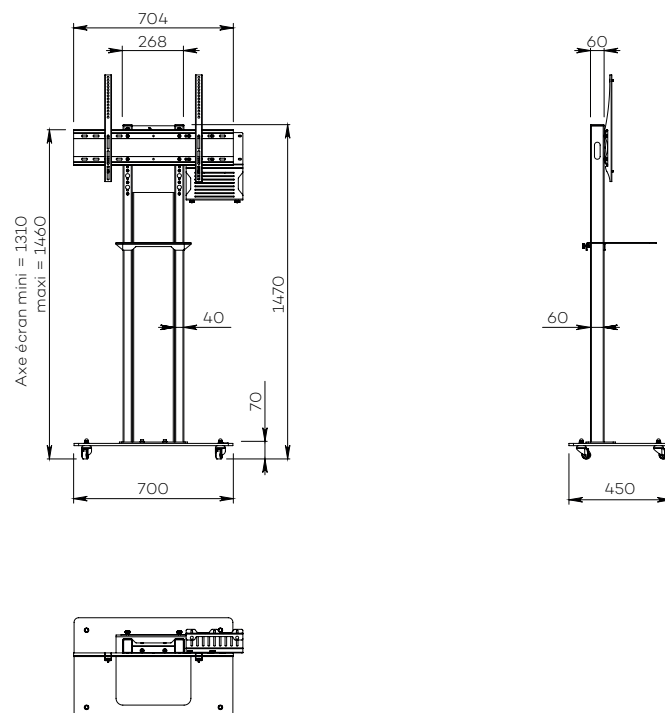

OBOX SINGLE SCREEN

For a 40 to 60" screen

VIDEOCONFERENCING

Number of screen : 1 screen

Screen size : 32 to 60"

Installation : on casters

Finish : black

Part number :
OBOXS4060VCPACK

Screen simulation 55"

OBOX SINGLE SCREEN

• SPECIFICATIONS

Screen size	For a 40 to 60" screen
Part number	OBOXS4060VCPACK
Base	Black painted steel
Base thickness	10 mm
Casters / Teflon pads	On casters (ø 35 mm pre-assembled)
Base dimensions (w x d x h)	700 x 450 x 70 mm
Column	2 painted steel tubes in black mat finish
Column cover	Plate in plexiglass with wood sticker
Plate dimensions (w x h)	175 x 1100 mm
Column dimensions (w x d x h)	268 x 60 x 1400 mm
Screen fixing	Black painted steel with fixing kit
Screen fixing size (VESA)	200 x 200 mm to 600 x 400 mm VESA
Screen axis with adjustable height	1310 mm to 1460 mm
Maximum screen weight	55 kg
Stand weight	45 kg
Accessories included (VC PACK)	<ul style="list-style-type: none">• Camera shelf (AX1077) Dimensions (w x d) : 330 mm x 230 mm• Universal codec holder (SCUV12) Depth from 10 mm to 95 mm