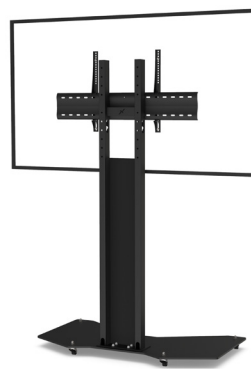

# OBOX XL SINGLE SCREEN

For a 65 to 80-inch screen

## DIGITAL SIGNAGE

Number of screen : 1 screen

Screen size : 65 to 80"

Installation : on casters

Finish : black

Part number :  
OBOXXL56580DS

70" screen simulation

- SPECIFICATIONS

Screen size	For a 65 to 80" screen
Part number	OBOXXL56580DS
Base	Acier peint en noir
Base thickness	10 mm
Casters / Teflon pads	On casters (ø 35 mm pre-assembled)
Base dimensions (w x d x h)	1180 x 636 x 70 mm
Column	2 tubes en acier peint noir
Habillage de la colonne	Plaque de plexiglass avec sticker bois
Plate dimensions (w x h)	186 x 1100 mm
Column dimensions (w x d x h)	268 x 60 x 1670 mm
Screen fixing	Black painted steel with fixing kit
Universal screen mount (VESA)	200 x 200 mm to 800 x 400 mm
Screen axis height	1310 mm to 1710 mm
Max. screen weight	85 kg
Stand weight	68 kg

- OPTIONS

<b>Small shelf</b> Dimensions (w x d) : 300 mm x 230 mm	P/N: AX1077
<b>White finish</b> Plaque en plexiglass avec sticker bois Base and column in white	P/N: /WHITE
<b>Personnalisation logo</b> Impression logo sur plaque en plexiglass	P/N: OBOX_LOGO
<b>Personnalisation complète</b> Impression complète sur plaque en plexiglass	P/N: OBOX_PLATE
<b>Universal codec holder</b> Attached behind the screen with a functional depth of 10 mm to 95 mm	P/N: SCUUV12
<b>Universal camera holder</b> Above the screen (attached to the VESA screen with 340 mm strips)	P/N: SCUUV3