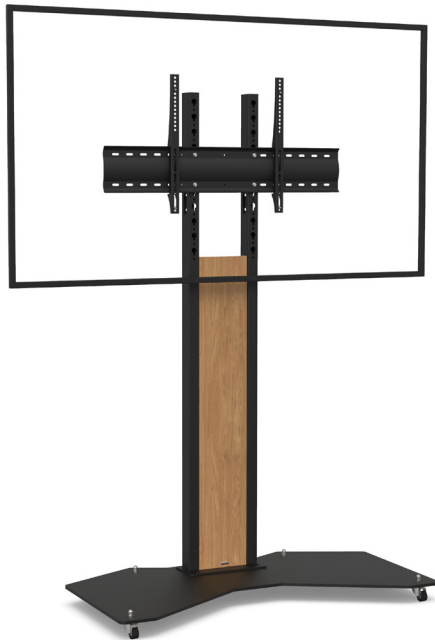

# OBOX XL SINGLE SCREEN

For a 65 to 80-inch screen

## DIGITAL SIGNAGE

Number of screen : 1 screen

Screen size : 65 to 80"

Installation : on casters

Finish : black

Part number :  
OBOXXL56580DS

70" screen simulation

- SPECIFICATIONS

Screen size	For a 65 to 80" screen
Part number	OBOXXL56580DS
Base	Acier peint en noir
Base thickness	10 mm
Casters / Teflon pads	On casters (ø 35 mm pre-assembled)
Base dimensions (w x d x h)	1180 x 636 x 70 mm
Column	2 tubes en acier peint noir
Habillage de la colonne	Plaque de plexiglass avec sticker bois
Plate dimensions (w x h)	186 x 1100 mm
Column dimensions (w x d x h)	268 x 60 x 1670 mm
Screen fixing	Black painted steel with fixing kit
Universal screen mount (VESA)	200 x 200 mm to 800 x 400 mm
Screen axis height	1310 mm to 1710 mm
Max. screen weight	85 kg
Stand weight	68 kg

- OPTIONS

<b>Small shelf</b> Dimensions (w x d) : 300 mm x 230 mm	P/N: AX1077
<b>White finish</b> Plaque en plexiglass avec sticker bois Base and column in white	P/N: /WHITE
<b>Personnalisation logo</b> Impression logo sur plaque en plexiglass	P/N: OBOX_LOGO
<b>Personnalisation complète</b> Impression complète sur plaque en plexiglass	P/N: OBOX_PLATE
<b>Universal codec holder</b> Attached behind the screen with a functional depth of 10 mm to 95 mm	P/N: SCUUV12
<b>Universal camera holder</b> Above the screen (attached to the VESA screen with 340 mm strips)	P/N: SCUUV3