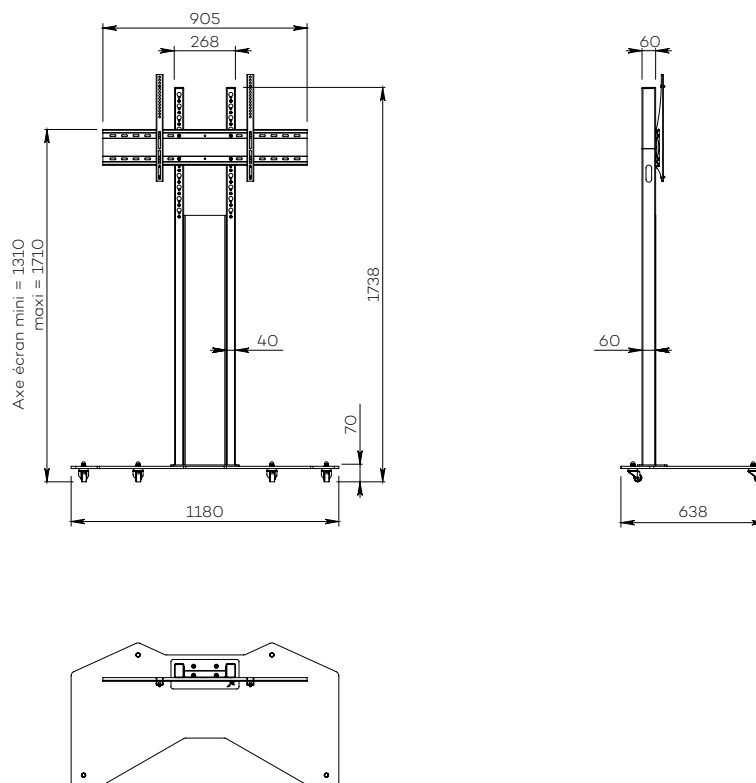

## DIGITAL SIGNAGE

Number of screen : 1 screen

Screen size : 65 to 80"

Installation : on casters

Finish : black

Part number :  
OBOXXL56580DS

70" screen simulation

- SPECIFICATIONS

Screen size	For a 65 to 80" screen
Part number	OBOXXL56580DS
Base	Acier peint en noir
Base thickness	10 mm
Casters / Teflon pads	On casters (ø 35 mm pre-assembled)
Base dimensions (w x d x h)	1180 x 636 x 70 mm
Column	2 tubes en acier peint noir
Habillage de la colonne	Plaque de plexiglass avec sticker bois
Plate dimensions (w x h)	186 x 1100 mm
Column dimensions (w x d x h)	268 x 60 x 1670 mm
Screen fixing	Black painted steel with fixing kit
Universal screen mount (VESA)	200 x 200 mm to 800 x 400 mm
Screen axis height	1310 mm to 1710 mm
Max. screen weight	85 kg
Stand weight	68 kg

- OPTIONS

<b>Small shelf</b> Dimensions (w x d) : 300 mm x 230 mm	P/N: AX1077
<b>White finish</b> Plaque en plexiglass avec sticker bois Base and column in white	P/N: /WHITE
<b>Personnalisation logo</b> Impression logo sur plaque en plexiglass	P/N: OBOX_LOGO
<b>Personnalisation complète</b> Impression complète sur plaque en plexiglass	P/N: OBOX_PLATE
<b>Universal codec holder</b> Attached behind the screen with a functional depth of 10 mm to 95 mm	P/N: SCUUV12
<b>Universal camera holder</b> Above the screen (attached to the VESA screen with 340 mm strips)	P/N: SCUUV3