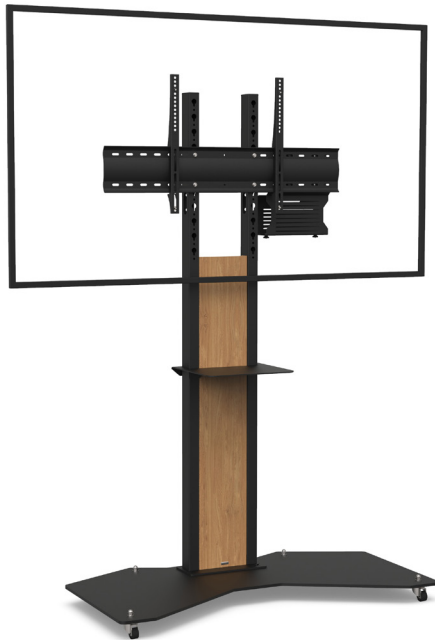

OBOX XL SINGLE SCREEN

For a 65 to 80-inch screen

VIDEOCONFERENCING

Number of screen : 1 screen

Screen size : 65 to 80"

Installation : on casters

Finish : black

Part number :
OBOXXL6580VCPACK

Screen simulation 70"

OBOX XL SINGLE SCREEN

• SPECIFICATIONS

Screen size	For a 65 to 80" screen
Part number	OBOXXLS6580VCPACK
Base	Black painted steel
Base thickness	10 mm
Casters / Teflon pads	On casters (ø 35 mm pre-assembled)
Base dimensions (w x d x h)	1180 x 636 x 70 mm
Column	2 painted steel tubes in black mat finish
Column cover	Plate in plexiglass with wood sticker
Plate dimensions (w x h)	175 x 1100 mm
Column dimensions (w x d x h)	268 x 60 x 1670 mm
Screen fixing	Black painted steel with fixing kit
Screen fixing size (VESA)	200 x 200 mm to 800 x 400 mm VESA
Screen axis with adjustable height	1310 mm to 1710 mm
Maximum screen weight	85 kg
Stand weight	68 kg
Accessories included (VC PACK)	<ul style="list-style-type: none"> • Camera shelf (AX1077) Dimensions (w x d) : 330 mm x 230 mm • Universal codec holder (SCUV12) Depth from 10 mm to 95 mm

• OPTIONS

White finish Plexiglass plate with wood sticker Base, column and camera shelf in white	P/N: /WHITE
Logo customisation Printed logo on plexiglass plate	P/N: OBOX_LOGO
Full customisation Full printing on plexiglass plate	P/N: OBOX_PLATE
Universal camera holder Above the screen	P/N: SCUV3