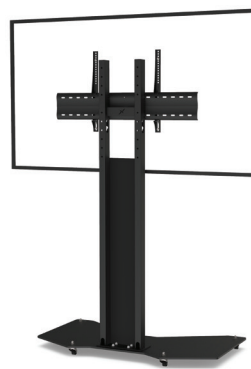

OBOX XL SINGLE SCREEN

For a 65 to 80-inch screen

VIDEOCONFERENCING

Number of screen : 1 screen

Screen size : 65 to 80"

Installation : on casters

Finish : black

Part number :
OBOXXL6580VCPACK

Screen simulation 70"

OBOX XL SINGLE SCREEN

• SPECIFICATIONS

Screen size	For a 65 to 80" screen
Part number	OBOXXLS6580VCPACK
Base	Black painted steel
Base thickness	10 mm
Casters / Teflon pads	On casters (ø 35 mm pre-assembled)
Base dimensions (w x d x h)	1180 x 636 x 70 mm
Column	2 painted steel tubes in black mat finish
Column cover	Plate in plexiglass with wood sticker
Plate dimensions (w x h)	175 x 1100 mm
Column dimensions (w x d x h)	268 x 60 x 1670 mm
Screen fixing	Black painted steel with fixing kit
Screen fixing size (VESA)	200 x 200 mm to 800 x 400 mm VESA
Screen axis with adjustable height	1310 mm to 1710 mm
Maximum screen weight	85 kg
Stand weight	68 kg
Accessories included (VC PACK)	<ul style="list-style-type: none"> • Camera shelf (AX1077) Dimensions (w x d) : 330 mm x 230 mm • Universal codec holder (SCUV12) Depth from 10 mm to 95 mm

• OPTIONS

White finish Plexiglass plate with wood sticker Base, column and camera shelf in white	P/N: /WHITE
Logo customisation Printed logo on plexiglass plate	P/N: OBOX_LOGO
Full customisation Full printing on plexiglass plate	P/N: OBOX_PLATE
Universal camera holder Above the screen	P/N: SCUV3