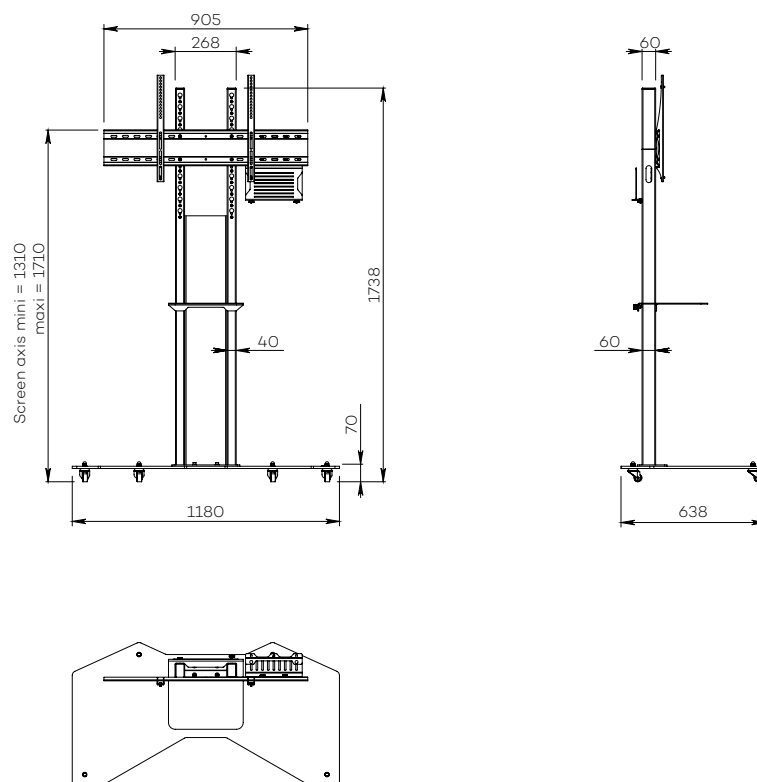

OBOX XL SINGLE SCREEN

For a 65 to 80-inch screen

VIDEOCONFERENCING

Number of screen : 1 screen

Screen size : 65 to 80"

Installation : on casters

Finish : black

Part number :
OBOXXL6580VCPACK

Screen simulation 70"

OBOX XL SINGLE SCREEN

• SPECIFICATIONS

Screen size	For a 65 to 80" screen
Part number	OBOXXLS6580VCPACK
Base	Black painted steel
Base thickness	10 mm
Casters / Teflon pads	On casters (ø 35 mm pre-assembled)
Base dimensions (w x d x h)	1180 x 636 x 70 mm
Column	2 painted steel tubes in black mat finish
Column cover	Plate in plexiglass with wood sticker
Plate dimensions (w x h)	175 x 1100 mm
Column dimensions (w x d x h)	268 x 60 x 1670 mm
Screen fixing	Black painted steel with fixing kit
Screen fixing size (VESA)	200 x 200 mm to 800 x 400 mm VESA
Screen axis with adjustable height	1310 mm to 1710 mm
Maximum screen weight	85 kg
Stand weight	68 kg
Accessories included (VC PACK)	<ul style="list-style-type: none"> • Camera shelf (AX1077) Dimensions (w x d) : 330 mm x 230 mm • Universal codec holder (SCUV12) Depth from 10 mm to 95 mm