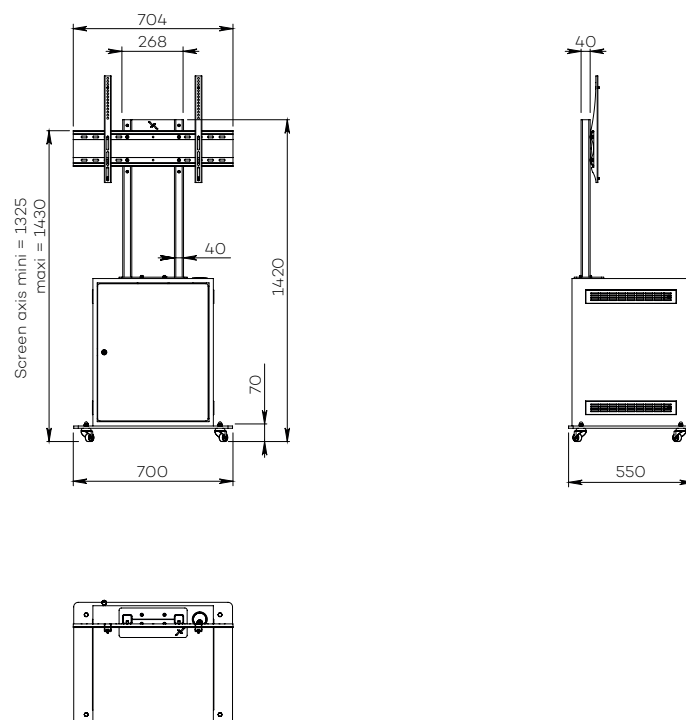

OBOX WITH CABINET

For a screen from 32 to 60"

VIDEOCONFERENCING

Number of screen : 1 screen

Screen size : from 32 to 60"

Installation : on casters

Finish : black

Part number :
OBOXS3260_BOX

Screen simulation 55"

● SPECIFICATIONS

Screen size	For a screen from 32 to 60"
Part number	OBOXS3260_BOX
Base	Black painted steel
Base thickness	10 mm
Casters / Teflon pads	On casters (ø 35 mm pre-assembled)
Base dimensions (w x d x h)	700 x 550 x 70 mm
Column	2 tubes en acier peint noir
Column dimensions (w x d x h)	268 x 40 x 700 mm
Screen fixing	Black painted steel with fixing kit
Screen fixing size (VESA)	From 200 x 200 mm to 600 x 400 mm
Screen axis with adjustable height	From 1325 mm to 1430 mm
Computer rack	In carpentry 12U Secured by key
Computer rack dimensions (w x d x h)	530 x 520 x 650 mm
Maximum screen weight	55 kg
Stand weight	60 kg

● OPTIONS

Computer rack only	P/N: upon request
Camera shelf Dimensions (w x d) : 330 mm x 230 mm	P/N: AX1077
Universal camera holder Above the screen	P/N: SCUUV3
Universal codec holder Behind the screen, depth from 10 mm to 95 mm	P/N: SCUUV12
Other finish of the front door	P/N: upon request
Assembly before shipment	P/N: Serv_Std_1