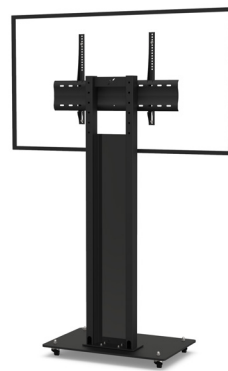

OBOX SINGLE SCREEN

For a screen from 32 to 60"

DIGITAL SIGNAGE

Number of screen : 1 screen

Screen size : from 32 to 60"

Installation : on casters

Finish : black

Part number :
OBOXS3260DS

Screen simulation 55"

SINGLE SCREEN

• SPECIFICATIONS

Screen size	For a screen from 32 to 60"
Part number	OBOXS3260DS
Base	Black painted steel
Base thickness	10 mm
Casters / Teflon pads	On casters (ø 35 mm pre-assembled)
Base dimensions (w x d x h)	700 x 450 x 70 mm
Column	2 painted steel tubes in black mat finish
Column cover	Plate in plexiglass with wood sticker
Plate dimensions (w x h)	175 x 1100 mm
Column dimensions (w x d x h)	268 x 60 x 1400 mm
Screen fixing	Black painted steel with fixing kit
Screen fixing size (VESA)	From 200 x 200 mm to 600 x 400 mm
Screen axis with adjustable height	From 1300 mm to 1500 mm
Maximum screen weight	55 kg
Stand weight	45 kg

• OPTIONS

Small shelf Dimensions (w x d) : 330 mm x 230 mm	P/N: AX1077
White finish	P/N: /WHITE
Other finish of plexiglass plate	P/N: upon request
Universal codec holder Behind the screen. Depth from 10 mm to 95 mm	P/N: SCUUV12
Assembly before shipment	P/N: Serv_Std_1