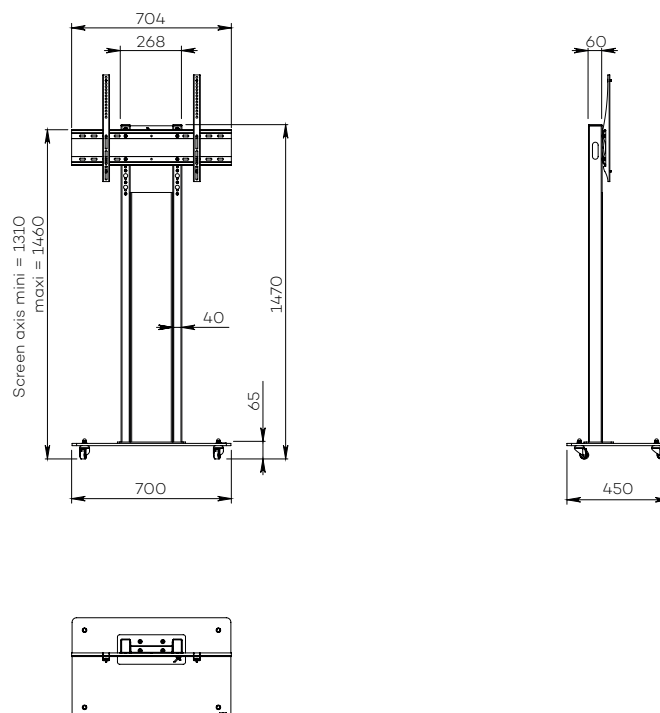

OBOX SINGLE SCREEN

For a screen from 32 to 60"

DIGITAL SIGNAGE

Number of screen : 1 screen

Screen size : from 32 to 60"

Installation : on casters

Finish : black

Part number :
OBOXS3260DS

Screen simulation 55"

SINGLE SCREEN

• SPECIFICATIONS

Screen size	For a screen from 32 to 60"
Part number	OBOXS3260DS
Base	Black painted steel
Base thickness	10 mm
Casters / Teflon pads	On casters (ø 35 mm pre-assembled)
Base dimensions (w x d x h)	700 x 450 x 70 mm
Column	2 painted steel tubes in black mat finish
Column cover	Plate in plexiglass with wood sticker
Plate dimensions (w x h)	175 x 1100 mm
Column dimensions (w x d x h)	268 x 60 x 1400 mm
Screen fixing	Black painted steel with fixing kit
Screen fixing size (VESA)	From 200 x 200 mm to 600 x 400 mm
Screen axis with adjustable height	From 1300 mm to 1500 mm
Maximum screen weight	55 kg
Stand weight	45 kg

• OPTIONS

Small shelf Dimensions (w x d) : 330 mm x 230 mm	P/N: AX1077
White finish	P/N: /WHITE
Other finish of plexiglass plate	P/N: upon request
Universal codec holder Behind the screen. Depth from 10 mm to 95 mm	P/N: SCUUV12
Assembly before shipment	P/N: Serv_Std_1