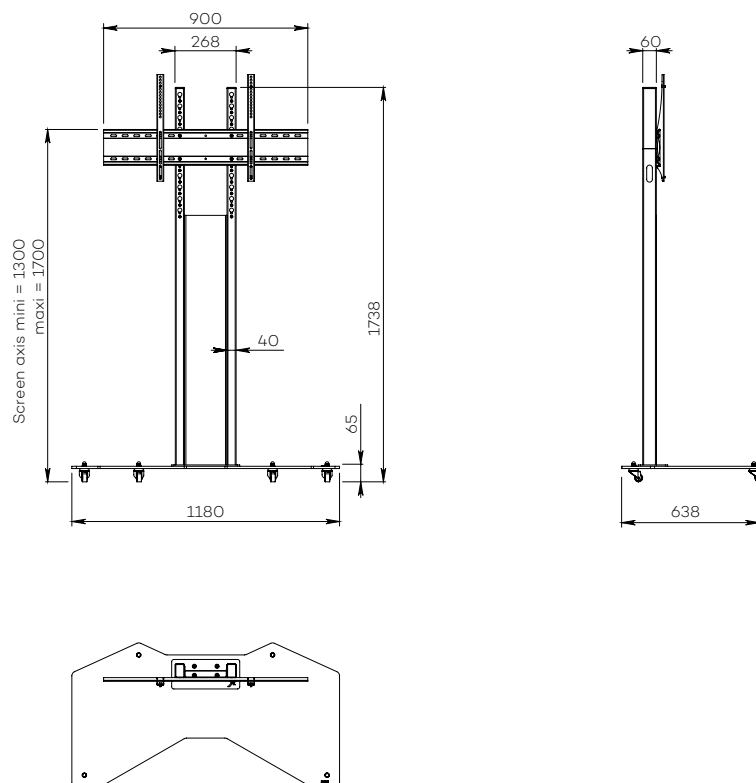

## DIGITAL SIGNAGE

Number of screen : 1 screen

Screen size : from 65 to 80"

Installation : on casters

Finish : black

Part number :  
OBOXXL56580DS

Screen simulation 70"

### • SPECIFICATIONS

Screen size	For a screen from 65 to 80"
Part number	OBOXLS6580DS
Base	Black painted steel
Base thickness	10 mm
Casters / Teflon pads	On casters (ø 35 mm pre-assembled)
Base dimensions (w x d x h)	1180 x 636 x 70 mm
Column	2 painted steel tubes in black mat finish
Column cover	Plate in plexiglass with wood sticker
Plate dimensions (w x h)	175 x 1100 mm
Column dimensions (w x d x h)	268 x 60 x 1670 mm
Screen fixing	Black painted steel with fixing kit
Screen fixing size (VESA)	From 200 x 200 mm to 800 x 400 mm
Screen axis with adjustable height	From 1310 mm to 1710 mm
Maximum screen weight	85 kg
Stand weight	68 kg

### • OPTIONS

<b>Small shelf</b> Dimensions (w x d) : 330 mm x 230 mm	P/N: AX1077
<b>White finish</b>	P/N: /WHITE
<b>Other finish of plexiglass plate</b>	P/N: upon request
<b>Universal codec holder</b> Behind the screen. Depth from 10 mm to 95 mm	P/N: SCU12