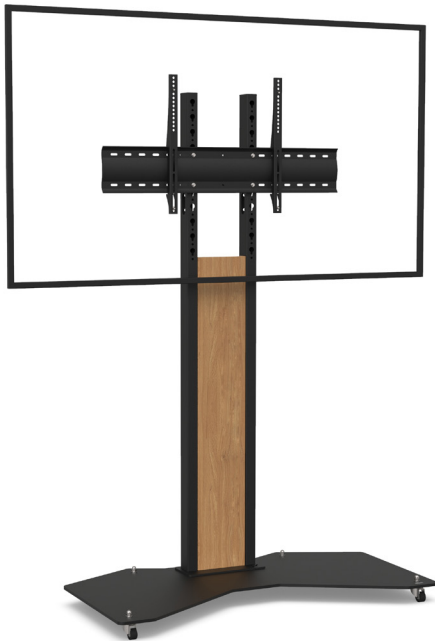

# OBOX XL SINGLE SCREEN

For a screen from 65 to 80"

## DIGITAL SIGNAGE

Number of screen : 1 screen

Screen size : from 65 to 80"

Installation : on casters

Finish : black

Part number :  
OBOXXL56580DS

Screen simulation 70"

## SINGLE SCREEN

### • SPECIFICATIONS

Screen size	For a screen from 65 to 80"
Part number	OBOXLS6580DS
Base	Black painted steel
Base thickness	10 mm
Casters / Teflon pads	On casters (ø 35 mm pre-assembled)
Base dimensions (w x d x h)	1180 x 636 x 70 mm
Column	2 painted steel tubes in black mat finish
Column cover	Plate in plexiglass with wood sticker
Plate dimensions (w x h)	175 x 1100 mm
Column dimensions (w x d x h)	268 x 60 x 1670 mm
Screen fixing	Black painted steel with fixing kit
Screen fixing size (VESA)	From 200 x 200 mm to 800 x 400 mm
Screen axis with adjustable height	From 1310 mm to 1710 mm
Maximum screen weight	85 kg
Stand weight	68 kg