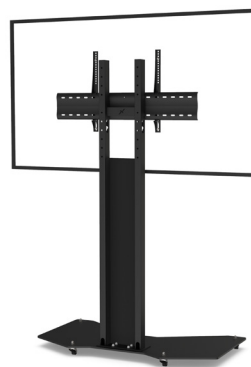

# OBOX XL SINGLE SCREEN

For a screen from 65 to 80"

## DIGITAL SIGNAGE

Number of screen : 1 screen

Screen size : from 65 to 80"

Installation : on casters

Finish : black

Part number :  
OBOXXL56580DS

Screen simulation 70"

### • SPECIFICATIONS

Screen size	For a screen from 65 to 80"
Part number	OBOXLS6580DS
Base	Black painted steel
Base thickness	10 mm
Casters / Teflon pads	On casters (ø 35 mm pre-assembled)
Base dimensions (w x d x h)	1180 x 636 x 70 mm
Column	2 painted steel tubes in black mat finish
Column cover	Plate in plexiglass with wood sticker
Plate dimensions (w x h)	175 x 1100 mm
Column dimensions (w x d x h)	268 x 60 x 1670 mm
Screen fixing	Black painted steel with fixing kit
Screen fixing size (VESA)	From 200 x 200 mm to 800 x 400 mm
Screen axis with adjustable height	From 1310 mm to 1710 mm
Maximum screen weight	85 kg
Stand weight	68 kg

### • OPTIONS

<b>Small shelf</b> Dimensions (w x d) : 330 mm x 230 mm	P/N: AX1077
<b>White finish</b>	P/N: /WHITE
<b>Other finish of plexiglass plate</b>	P/N: upon request
<b>Universal codec holder</b> Behind the screen. Depth from 10 mm to 95 mm	P/N: SCU12