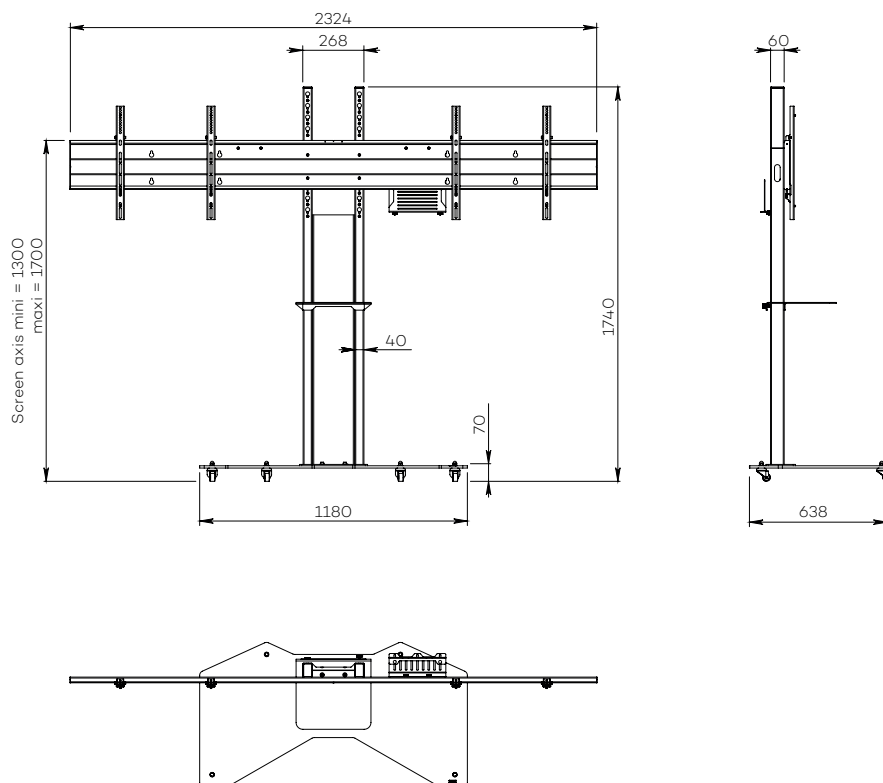

# OBOX XL DUAL SCREEN

For two screens from 52 to 70"

## VIDEOCONFERENCING

Number of screen : 2 screens

Screen size : from 52 to 70"

Installation : on casters

Finish : black

Part number :  
OBOXXL5270VCPACK

Screens simulation 65"

## DUAL SCREEN

### • SPECIFICATIONS

Screen size	For two screens from 52 to 70"
Part number	OBOXXLD5270VCPACK
Base	Black painted steel
Base thickness	10 mm
Casters / Teflon pads	On casters (ø 35 mm pre-assembled)
Base dimensions (w x d x h)	1180 x 636 x 70 mm
Column	2 painted steel tubes in black mat finish
Column cover	Plate in plexiglass with wood sticker
Plate dimensions (w x h)	175 x 1100 mm
Column dimensions (w x d x h)	268 x 60 x 1670 mm
Screen fixing	Black painted steel with fixing kit
Screen fixing size (VESA)	From 200 x 200 mm to 800 x 400 mm
Screen axis with adjustable height	From 1310 mm to 1710 mm
Maximum screen weight	30 kg/screen
Stand weight	75 kg
Accessories included (VC PACK)	<ul style="list-style-type: none"><li>• Camera shelf (AX1077) Dimensions (w x d) : 330 mm x 230 mm</li><li>• Universal codec holder (SCUV12) Depth from 10 mm to 95 mm</li></ul>