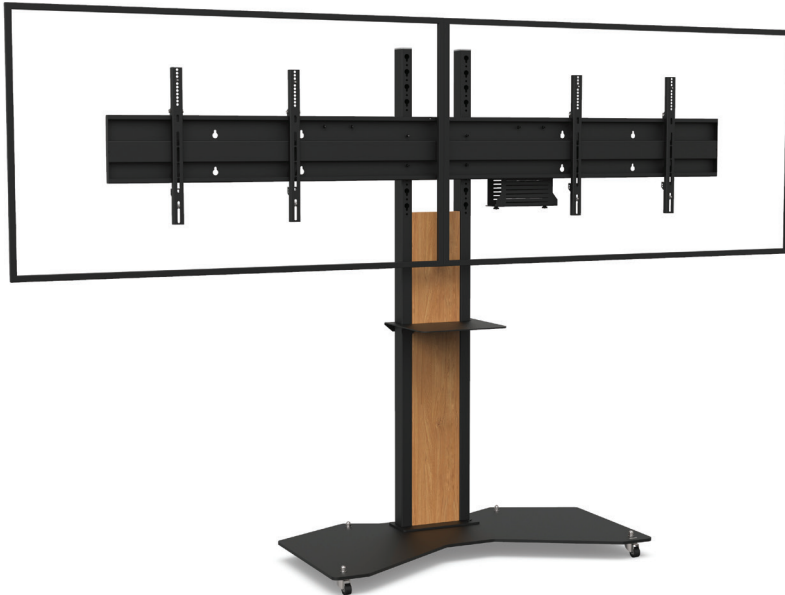

# OBOX XL DUAL SCREEN

For two screens from 52 to 70"

## VIDEOCONFERENCING

Number of screen : 2 screens

Screen size : from 52 to 70"

Installation : on casters

Finish : black

Part number :  
OBOXXL5270VCPACK

Screens simulation 65"

## DUAL SCREEN

### • SPECIFICATIONS

Screen size	For two screens from 52 to 70"
Part number	OBOXXLD5270VCPACK
Base	Black painted steel
Base thickness	10 mm
Casters / Teflon pads	On casters (ø 35 mm pre-assembled)
Base dimensions (w x d x h)	1180 x 636 x 70 mm
Column	2 painted steel tubes in black mat finish
Column cover	Plate in plexiglass with wood sticker
Plate dimensions (w x h)	175 x 1100 mm
Column dimensions (w x d x h)	268 x 60 x 1670 mm
Screen fixing	Black painted steel with fixing kit
Screen fixing size (VESA)	From 200 x 200 mm to 800 x 400 mm
Screen axis with adjustable height	From 1310 mm to 1710 mm
Maximum screen weight	30 kg/screen
Stand weight	75 kg
Accessories included (VC PACK)	<ul style="list-style-type: none"><li>• Camera shelf (AX1077) Dimensions (w x d) : 330 mm x 230 mm</li><li>• Universal codec holder (SCUV12) Depth from 10 mm to 95 mm</li></ul>