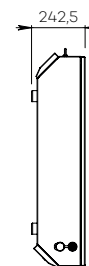

OUTDOOR ENCLOSURE

For a screen from 40 to 65"

DIGITAL SIGNAGE

Number of screen : 1 screen

Screen size : from 40 to 65"

Installation : fixed to the wall

Finish : white

Part numbers :
ENCLOSURE_O_40
ENCLOSURE_O_42
ENCLOSURE_O_46
ENCLOSURE_O_55
ENCLOSURE_O_65

Screen simulation 55"

• SPECIFICATIONS

Screen size	For a screen of 40"	For a screen of 42"	For a screen of 46"	For a screen of 55"	For a screen of 65"
Part numbers	ENCLOSURE_O_40	ENCLOSURE_O_42	ENCLOSURE_O_46	ENCLOSURE_O_55	ENCLOSURE_O_65
Material	White painted steel				
Certification	IP 65 equivalent				
Use	Outdoor				
Protection	<ul style="list-style-type: none"> • Cathophoretic painting to protect from corrosion with epoxy painting • Perfect thermal regulation (heating and ventilation) set up in our factory according to displays features • Breaking system for electrical protection • Anti-condensation system between the glass and the screen • Waterproof lock 				
Glass	Laminated safety glass 8 mm with UV filter				
Security system	By key				
Mode	Portrait or landscape (to be defined at the order)				
Stand weight	80 kg				
Delivery	Assembled in a wooden box				