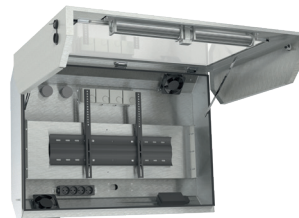

OUTDOOR ENCLOSURE

For a screen from 40 to 65"

DIGITAL SIGNAGE

Number of screen : 1 screen

Screen size : from 40 to 65"

Installation : fixed to the wall

Finish : white

Part numbers :
ENCLOSURE_O_40
ENCLOSURE_O_42
ENCLOSURE_O_46
ENCLOSURE_O_55
ENCLOSURE_O_65

Screen simulation 55"

• SPECIFICATIONS

Screen size	For a screen of 40"	For a screen of 42"	For a screen of 46"	For a screen of 55"	For a screen of 65"
Part numbers	ENCLOSURE_O_40	ENCLOSURE_O_42	ENCLOSURE_O_46	ENCLOSURE_O_55	ENCLOSURE_O_65
Material	White painted steel				
Certification	IP 65 equivalent				
Use	Outdoor				
Protection	<ul style="list-style-type: none"> • Cathophoretic painting to protect from corrosion with epoxy painting • Perfect thermal regulation (heating and ventilation) set up in our factory according to displays features • Breaking system for electrical protection • Anti-condensation system between the glass and the screen • Waterproof lock 				
Glass	Laminated safety glass 8 mm with UV filter				
Security system	By key				
Mode	Portrait or landscape (to be defined at the order)				
Stand weight	80 kg				
Delivery	Assembled in a wooden box				