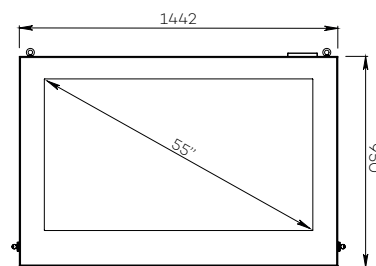

OUTDOOR ENCLOSURE

For a screen from 40 to 65"

DIGITAL SIGNAGE

Number of screen : 1 screen

Screen size : from 40 to 65"

Installation : fixed to the wall

Finish : white

Part numbers :
ENCLOSURE_O_40
ENCLOSURE_O_42
ENCLOSURE_O_46
ENCLOSURE_O_55
ENCLOSURE_O_65

Screen simulation 55"

• SPECIFICATIONS

Screen size	For a screen of 40"	For a screen of 42"	For a screen of 46"	For a screen of 55"	For a screen of 65"
Part numbers	ENCLOSURE_O_40	ENCLOSURE_O_42	ENCLOSURE_O_46	ENCLOSURE_O_55	ENCLOSURE_O_65
Material	White painted steel				
Certification	IP 65 equivalent				
Use	Outdoor				
Protection	<ul style="list-style-type: none"> • Cathophoretic painting to protect from corrosion with epoxy painting • Perfect thermal regulation (heating and ventilation) set up in our factory according to displays features • Breaking system for electrical protection • Anti-condensation system between the glass and the screen • Waterproof lock 				
Glass	Laminated safety glass 8 mm with UV filter				
Security system	By key				
Mode	Portrait or landscape (to be defined at the order)				
Stand weight	80 kg				
Delivery	Assembled in a wooden box				