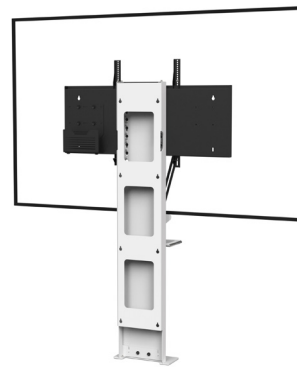

STILIX SINGLE SCREEN

For a 46 to 80-inch screen

VIDEOCONFERENCING

Number of screen : 1 screen

Screen size : 46 to 80"

Installation : attached to the wall

Finish : white

Part number :
STILIXS4680VCPACK

Screen simulation 60"

STILIX SINGLE SCREEN

For a 75 to 100-inch screen

VIDEOCONFERENCING

Number of screen : 1 screen

Screen size : 75 to 100"

Installation : attached to the wall

Finish : white

Part number :
STILIXS75100VCPACK

Screen simulation 84"

STILIX SINGLE SCREEN

• SPECIFICATIONS

Screen size	For a 46 to 80" screen	For a 75 to 100" screen
Part numbers	STILIXS4680VCPACK	STILIXS75100VCPACK
Structure	White painted steel	
Noth for plinth	211 mm (h) x 20 mm (p)	
Base dimensions (w x d x h)	380 x 160 x 6 mm	
Column	White painted steel	
Column dimensions (w x d x h)	300 x 70 x 1704 mm	
Screen fixing	Black painted steel with fixing kit	
Screen fixing size (VESA)	200 x 200 mm to 800 x 400 mm VESA	200 x 200 mm to 1000 x 600 mm VESA
Screen axis with adjustable height	1330 mm to 1740 mm	
Maximum screen weight	85 kg	130 kg
Stand weight	30 kg	45 kg
Accessories included (VC PACK)	<ul style="list-style-type: none">• Camera shelf (SCUV3_R1) attached to the screen VESA (with 780 mm strips) with a functional surface area of 290 mm (w) x 200 mm (d)• 1U codec or player holer (SCUV12_1U) Depth from 30 mm to 70 mm	

• OPTIONS

Black finish Structure in black and camera shelf in plexiglass	P/N: /BLACK
Universal camera holder Above the screen	P/N: SCUV3
Other finish	P/N: on request