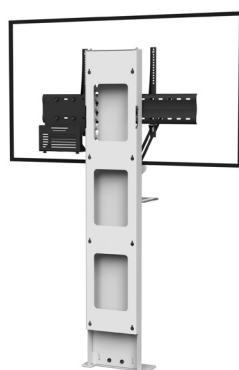

STILIX SINGLE SCREEN

For a 46 to 80-inch screen

VIDEOCONFERENCING

Number of screen : 1 screen

Screen size : 46 to 80"

Installation : attached to the wall

Finish : white

Part number :
STILIXS4680VCPACK

Screen simulation 60"

STILIX SINGLE SCREEN

For a 75 to 100-inch screen

VIDEOCONFERENCING

Number of screen : 1 screen

Screen size : 75 to 100"

Installation : attached to the wall

Finish : white

Part number :
STILIXS75100VCPACK

Screen simulation 84"

STILIX SINGLE SCREEN

• SPECIFICATIONS

Screen size	For a 46 to 80" screen	For a 75 to 100" screen
Part numbers	STILIXS4680VCPACK	STILIXS75100VCPACK
Structure	White painted steel	
Noth for plinth	211 mm (h) x 20 mm (p)	
Base dimensions (w x d x h)	380 x 160 x 6 mm	
Column	White painted steel	
Column dimensions (w x d x h)	300 x 70 x 1704 mm	
Screen fixing	Black painted steel with fixing kit	
Screen fixing size (VESA)	200 x 200 mm to 800 x 400 mm VESA	200 x 200 mm to 1000 x 600 mm VESA
Screen axis with adjustable height	1330 mm to 1740 mm	
Maximum screen weight	85 kg	130 kg
Stand weight	30 kg	45 kg
Accessories included (VC PACK)	<ul style="list-style-type: none">• Camera shelf (SCUV3_R1) attached to the screen VESA (with 780 mm strips) with a functional surface area of 290 mm (w) x 200 mm (d)• 1U codec or player holer (SCUV12_1U) Depth from 30 mm to 70 mm	

• OPTIONS

Black finish Structure in black and camera shelf in plexiglass	P/N: /BLACK
Universal camera holder Above the screen	P/N: SCUV3
Other finish	P/N: on request