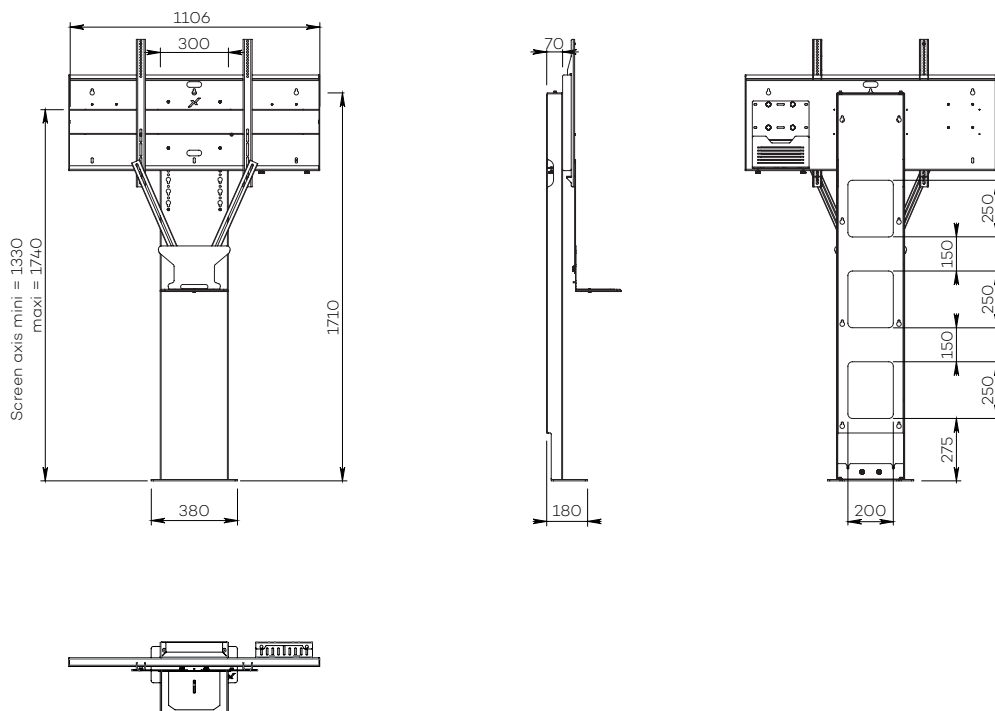

STILIX SINGLE SCREEN

For a 46 to 80-inch screen

VIDEOCONFERENCING

Number of screen : 1 screen

Screen size : 46 to 80"

Installation : attached to the wall

Finish : white

Part number :
STILIXS4680VCPACK

Screen simulation 60"

STILIX SINGLE SCREEN

For a 75 to 100-inch screen

VIDEOCONFERENCING

Number of screen : 1 screen

Screen size : 75 to 100"

Installation : attached to the wall

Finish : white

Part number :
STILIXS75100VCPACK

Screen simulation 84"

STILIX SINGLE SCREEN

• SPECIFICATIONS

Screen size	For a 46 to 80" screen	For a 75 to 100" screen
Part numbers	STILIXS4680VCPACK	STILIXS75100VCPACK
Structure	White painted steel	
Noth for plinth	211 mm (h) x 20 mm (p)	
Base dimensions (w x d x h)	380 x 160 x 6 mm	
Column	White painted steel	
Column dimensions (w x d x h)	300 x 70 x 1704 mm	
Screen fixing	Black painted steel with fixing kit	
Screen fixing size (VESA)	200 x 200 mm to 800 x 400 mm VESA	200 x 200 mm to 1000 x 600 mm VESA
Screen axis with adjustable height	1330 mm to 1740 mm	
Maximum screen weight	85 kg	130 kg
Stand weight	30 kg	45 kg
Accessories included (VC PACK)	<ul style="list-style-type: none">• Camera shelf (SCUV3_R1) attached to the screen VESA (with 780 mm strips) with a functional surface area of 290 mm (w) x 200 mm (d)• 1U codec or player holer (SCUV12_1U) Depth from 30 mm to 70 mm	