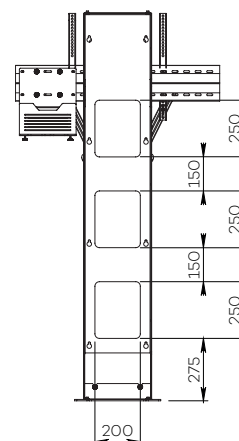

STILIX SINGLE SCREEN

For a 46 to 80-inch screen

VIDEOCONFERENCING

Number of screen : 1 screen

Screen size : 46 to 80"

Installation : attached to the wall

Finish : white

Part number :
STILIXS4680VCPACK

Screen simulation 60"

STILIX SINGLE SCREEN

For a 75 to 100-inch screen

VIDEOCONFERENCING

Number of screen : 1 screen

Screen size : 75 to 100"

Installation : attached to the wall

Finish : white

Part number :
STILIXS75100VCPACK

Screen simulation 84"

STILIX SINGLE SCREEN

• SPECIFICATIONS

Screen size	For a 46 to 80" screen	For a 75 to 100" screen
Part numbers	STILIXS4680VCPACK	STILIXS75100VCPACK
Structure	White painted steel	
Noth for plinth	211 mm (h) x 20 mm (p)	
Base dimensions (w x d x h)	380 x 160 x 6 mm	
Column	White painted steel	
Column dimensions (w x d x h)	300 x 70 x 1704 mm	
Screen fixing	Black painted steel with fixing kit	
Screen fixing size (VESA)	200 x 200 mm to 800 x 400 mm VESA	200 x 200 mm to 1000 x 600 mm VESA
Screen axis with adjustable height	1330 mm to 1740 mm	
Maximum screen weight	85 kg	130 kg
Stand weight	30 kg	45 kg
Accessories included (VC PACK)	<ul style="list-style-type: none">• Camera shelf (SCUV3_R1) attached to the screen VESA (with 780 mm strips) with a functional surface area of 290 mm (w) x 200 mm (d)• 1U codec or player holer (SCUV12_1U) Depth from 30 mm to 70 mm	