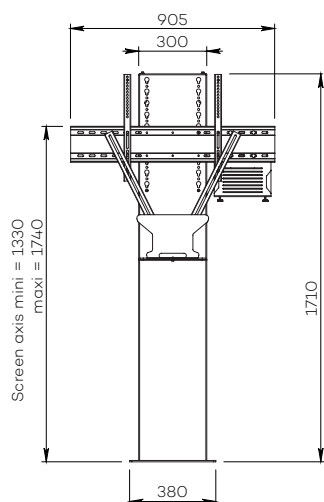

STILIX SINGLE SCREEN

For a 46 to 80-inch screen

VIDEOCONFERENCING

Number of screen : 1 screen

Screen size : 46 to 80"

Installation : attached to the wall

Finish : white

Part number :
STILIXS4680VCPACK

Screen simulation 60"

STILIX SINGLE SCREEN

For a 75 to 100-inch screen

VIDEOCONFERENCING

Number of screen : 1 screen

Screen size : 75 to 100"

Installation : attached to the wall

Finish : white

Part number :
STILIXS75100VCPACK

Screen simulation 84"

STILIX SINGLE SCREEN

• SPECIFICATIONS

Screen size	For a 46 to 80" screen	For a 75 to 100" screen
Part numbers	STILIXS4680VCPACK	STILIXS75100VCPACK
Structure	White painted steel	
Noth for plinth	211 mm (h) x 20 mm (p)	
Base dimensions (w x d x h)	380 x 160 x 6 mm	
Column	White painted steel	
Column dimensions (w x d x h)	300 x 70 x 1704 mm	
Screen fixing	Black painted steel with fixing kit	
Screen fixing size (VESA)	200 x 200 mm to 800 x 400 mm VESA	200 x 200 mm to 1000 x 600 mm VESA
Screen axis with adjustable height	1330 mm to 1740 mm	
Maximum screen weight	85 kg	130 kg
Stand weight	30 kg	45 kg
Accessories included (VC PACK)	<ul style="list-style-type: none">• Camera shelf (SCUV3_R1) attached to the screen VESA (with 780 mm strips) with a functional surface area of 290 mm (w) x 200 mm (d)• 1U codec or player holer (SCUV12_1U) Depth from 30 mm to 70 mm	