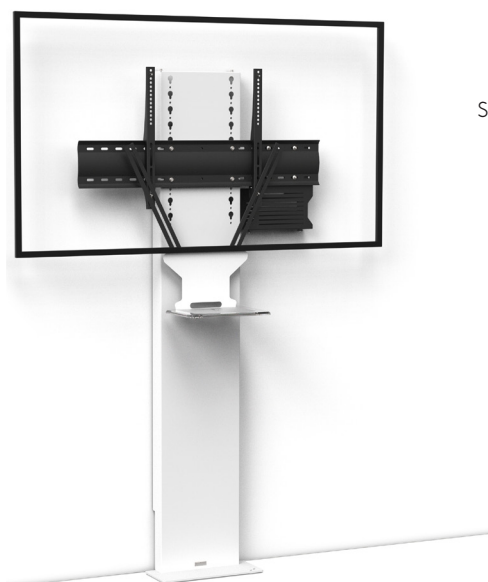

STILIX SINGLE SCREEN

For a 46 to 80-inch screen

VIDEOCONFERENCING

Number of screen : 1 screen

Screen size : 46 to 80"

Installation : attached to the wall

Finish : white

Part number :
STILIXS4680VCPACK

Screen simulation 60"

STILIX SINGLE SCREEN

For a 75 to 100-inch screen

VIDEOCONFERENCING

Number of screen : 1 screen

Screen size : 75 to 100"

Installation : attached to the wall

Finish : white

Part number :
STILIXS75100VCPACK

Screen simulation 84"

STILIX SINGLE SCREEN

• SPECIFICATIONS

Screen size	For a 46 to 80" screen	For a 75 to 100" screen
Part numbers	STILIXS4680VCPACK	STILIXS75100VCPACK
Structure	White painted steel	
Noth for plinth	211 mm (h) x 20 mm (p)	
Base dimensions (w x d x h)	380 x 160 x 6 mm	
Column	White painted steel	
Column dimensions (w x d x h)	300 x 70 x 1704 mm	
Screen fixing	Black painted steel with fixing kit	
Screen fixing size (VESA)	200 x 200 mm to 800 x 400 mm VESA	200 x 200 mm to 1000 x 600 mm VESA
Screen axis with adjustable height	1330 mm to 1740 mm	
Maximum screen weight	85 kg	130 kg
Stand weight	30 kg	45 kg
Accessories included (VC PACK)	<ul style="list-style-type: none">• Camera shelf (SCUV3_R1) attached to the screen VESA (with 780 mm strips) with a functional surface area of 290 mm (w) x 200 mm (d)• 1U codec or player holer (SCUV12_1U) Depth from 30 mm to 70 mm	