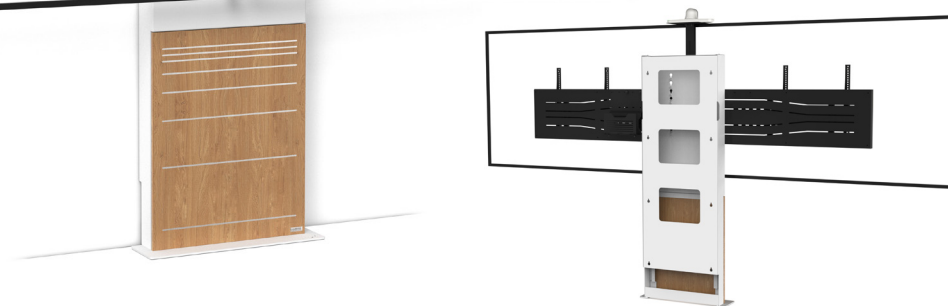

## VIDEOCONFERENCING

Number of screen : 1 screen

Screen size : 75 to 90"

Installation : attached to the wall

Finish : white and wood

Part number :  
STILIXWD7590VCPACK

75" screen simulation

## ● SPECIFICATIONS

Screen size	For two 52 to 70" screens	For two 75 to 90" screens
Part numbers	STILIXWD5270VCPACK	STILIXWD7590VCPACK
Structure	White painted steel	
Notch for plinth	211 mm (h) x 20 mm (d)	
Base dimensions (w x d x h)	630 x 160 x 6 mm	
Column	White painted steel with wooden front trapdoor	
Trapdoor dimensions (w x h)	540 x 698 mm	
Column dimensions (w x d x h)	550 x 110 x 1600 mm	
Screen fixing	Black painted steel with fixing kit	
Screen fixing size (VESA)	200 x 200 mm to 800 x 400 mm VESA	
Screen axis height	1190 mm to 1445 mm	
Max. screen weight	40 kg/screen	60 kg/screen
Stand weight	58 kg	68 kg
Accessories included (VC PACK)	<ul style="list-style-type: none"> <li>• 1U codec or player holder (SCUV12_1U) inside the column with a functional depth of 70 mm max.</li> <li>• Universal codec holder (SCUV12) behind the screen fixing Depth from 10 mm to 95 mm</li> <li>• Universal camera holder (SCUV3) above the screen + adaptor dual screen (SCUV3_2)</li> </ul>	