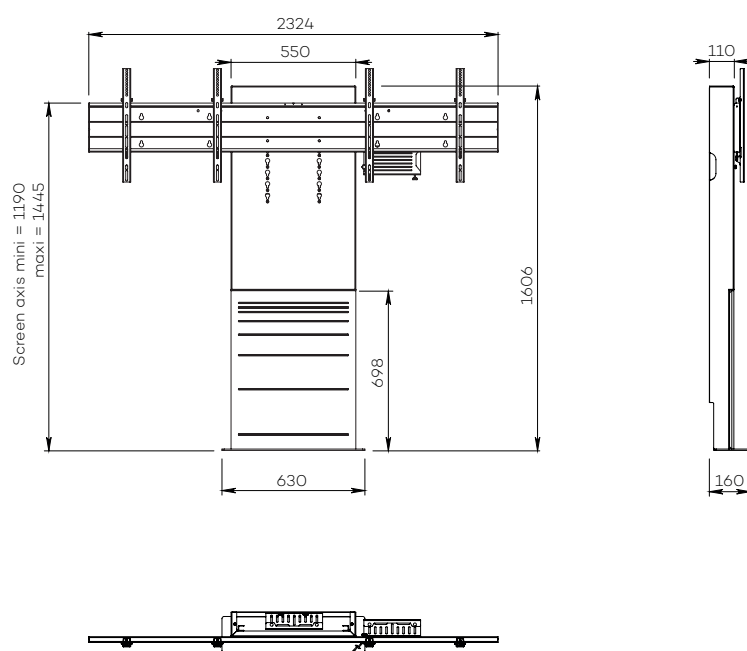

## VIDEOCONFERENCING

Number of screen : 1 screen

Screen size : 52 to 70"

Installation : attached to the wall

Finish : white and wood

Part number :  
STILIXWD5270VCPACK

65" screen simulation

# STILIX WIDE DUAL SCREEN

For two 75 to 90-inch screens

## VIDEOCONFERENCING

Number of screen : 1 screen

Screen size : 75 to 90"

Installation : attached to the wall

Finish : white and wood

Part number :  
STILIXWD7590VCPACK

75" screen simulation

## ● SPECIFICATIONS

Screen size	For two 52 to 70" screens	For two 75 to 90" screens
Part numbers	STILIXWD5270VCPACK	STILIXWD7590VCPACK
Structure	White painted steel	
Notch for plinth	211 mm (h) x 20 mm (d)	
Base dimensions (w x d x h)	630 x 160 x 6 mm	
Column	White painted steel with wooden front trapdoor	
Trapdoor dimensions (w x h)	540 x 698 mm	
Column dimensions (w x d x h)	550 x 110 x 1600 mm	
Screen fixing	Black painted steel with fixing kit	
Screen fixing size (VESA)	200 x 200 mm to 800 x 400 mm VESA	
Screen axis height	1190 mm to 1445 mm	
Max. screen weight	40 kg/screen	60 kg/screen
Stand weight	58 kg	68 kg
Accessories included (VC PACK)	<ul style="list-style-type: none"> <li>• 1U codec or player holder (SCUV12_1U) inside the column with a functional depth of 70 mm max.</li> <li>• Universal codec holder (SCUV12) behind the screen fixing Depth from 10 mm to 95 mm</li> <li>• Universal camera holder (SCUV3) above the screen + adaptor dual screen (SCUV3_2)</li> </ul>	