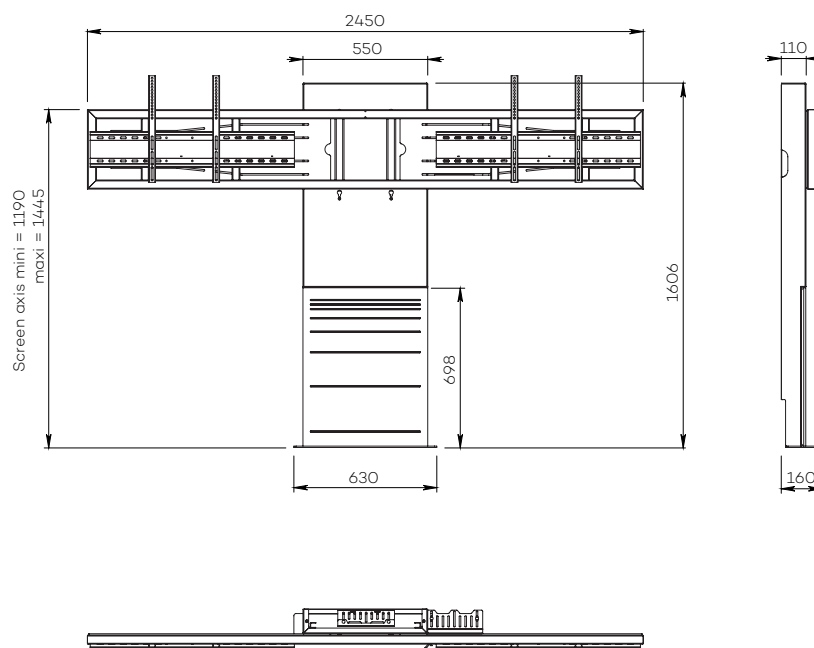

## VIDEOCONFERENCING

Number of screen : 1 screen

Screen size : 75 to 90"

Installation : attached to the wall

Finish : white and wood

Part number :  
STILIXWD7590VCPACK

75" screen simulation

## ● SPECIFICATIONS

Screen size	For two 52 to 70" screens	For two 75 to 90" screens
Part numbers	STILIXWD5270VCPACK	STILIXWD7590VCPACK
Structure	White painted steel	
Notch for plinth	211 mm (h) x 20 mm (d)	
Base dimensions (w x d x h)	630 x 160 x 6 mm	
Column	White painted steel with wooden front trapdoor	
Trapdoor dimensions (w x h)	540 x 698 mm	
Column dimensions (w x d x h)	550 x 110 x 1600 mm	
Screen fixing	Black painted steel with fixing kit	
Screen fixing size (VESA)	200 x 200 mm to 800 x 400 mm VESA	
Screen axis height	1190 mm to 1445 mm	
Max. screen weight	40 kg/screen	60 kg/screen
Stand weight	58 kg	68 kg
Accessories included (VC PACK)	<ul style="list-style-type: none"> <li>• 1U codec or player holder (SCUV12_1U) inside the column with a functional depth of 70 mm max.</li> <li>• Universal codec holder (SCUV12) behind the screen fixing Depth from 10 mm to 95 mm</li> <li>• Universal camera holder (SCUV3) above the screen + adaptor dual screen (SCUV3_2)</li> </ul>	