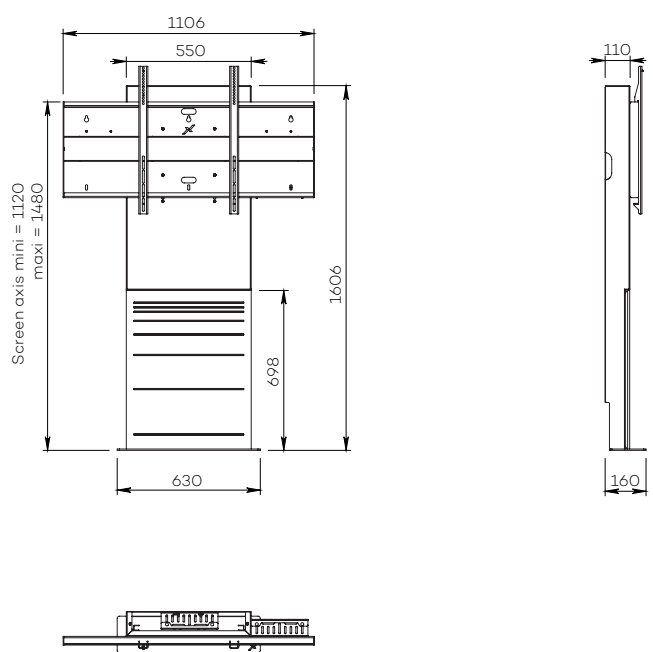

STILIX WIDE SINGLE SCREEN

For a 65 to 80-inch screen

VIDEOCONFERENCING

Number of screen : 1 screen

Screen size : 65 to 80"

Installation : fixed to the wall

Finish : white and wood

Part number :
STILIXWS6580VCPACK

Screen simulation 70"

STILIX WIDE SINGLE SCREEN

For a 75 to 100-inch screen

VIDEOCONFERENCING

Number of screen : 1 screen

Screen size : 75 to 100"

Installation : fixed to the wall

Finish : white and wood

Part number :
STILIXWS75100VCPACK

Screen simulation 85"

STILIX WIDE SINGLE SCREEN

• SPECIFICATIONS

Screen size	For a 65 to 80" screen	For a 75 to 100" screen
Part numbers	STILIXWS6580VCPACK	STILIXWS75100VCPACK
Structure	White painted steel	
Notch for plinth	211 mm (h) x 20 mm (d)	
Base dimensions (w x d x h)	630 x 160 x 6 mm	
Column	White painted steel with wooden front trapdoor	
Trapdoor dimensions (w x h)	540 x 698 mm	
Column dimensions (w x d x h)	550 x 110 x 1600 mm	
Screen fixing	Black painted steel with fixing kit	
Screen fixing size (VESA)	200 x 200 mm to 800 x 400 mm VESA	200 x 200 mm to 1000 x 600 mm VESA
Screen axis with adjustable height	1120 mm to 1480 mm	
Maximum screen weight	85 kg	130 kg
Stand weight	42 kg	57 kg
Accessories included (VC PACK)	<ul style="list-style-type: none"> • 1U codec or player holder (SCUV12_1U) inside the column a functional depth of 70 mm max. • Universal codec holder (SCUV12) behind the screen fixing Depth from 10 mm to 95 mm • Universal camera holder (SCUV3) above the screen 	