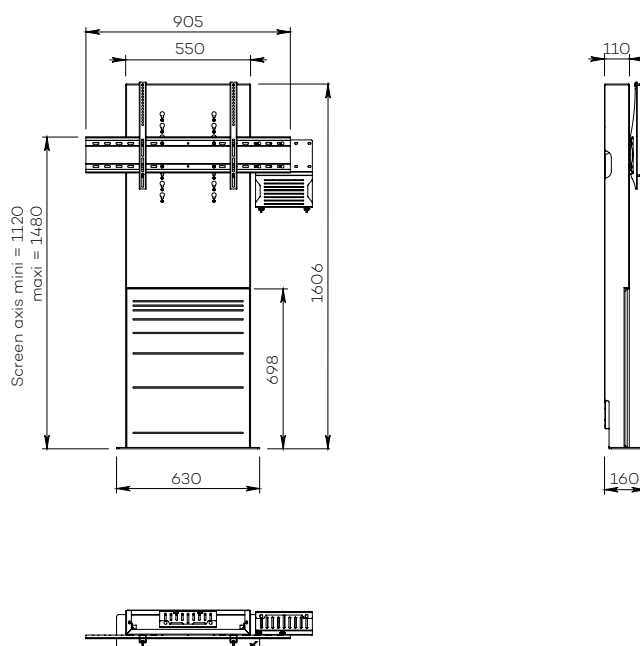

STILIX WIDE SINGLE SCREEN

For a 65 to 80-inch screen

VIDEOCONFERENCING

Number of screen : 1 screen

Screen size : 65 to 80"

Installation : fixed to the wall

Finish : white and wood

Part number :
STILIXWS6580VCPACK

Screen simulation 70"

STILIX WIDE SINGLE SCREEN

For a 75 to 100-inch screen

VIDEOCONFERENCING

Number of screen : 1 screen

Screen size : 75 to 100"

Installation : fixed to the wall

Finish : white and wood

Part number :
STILIXWS75100VCPACK

Screen simulation 85"

STILIX WIDE SINGLE SCREEN

• SPECIFICATIONS

Screen size	For a 65 to 80" screen	For a 75 to 100" screen
Part numbers	STILIXWS6580VCPACK	STILIXWS75100VCPACK
Structure	White painted steel	
Notch for plinth	211 mm (h) x 20 mm (d)	
Base dimensions (w x d x h)	630 x 160 x 6 mm	
Column	White painted steel with wooden front trapdoor	
Trapdoor dimensions (w x h)	540 x 698 mm	
Column dimensions (w x d x h)	550 x 110 x 1600 mm	
Screen fixing	Black painted steel with fixing kit	
Screen fixing size (VESA)	200 x 200 mm to 800 x 400 mm VESA	200 x 200 mm to 1000 x 600 mm VESA
Screen axis with adjustable height	1120 mm to 1480 mm	
Maximum screen weight	85 kg	130 kg
Stand weight	42 kg	57 kg
Accessories included (VC PACK)	<ul style="list-style-type: none"> • 1U codec or player holder (SCUV12_1U) inside the column a functional depth of 70 mm max. • Universal codec holder (SCUV12) behind the screen fixing Depth from 10 mm to 95 mm • Universal camera holder (SCUV3) above the screen 	