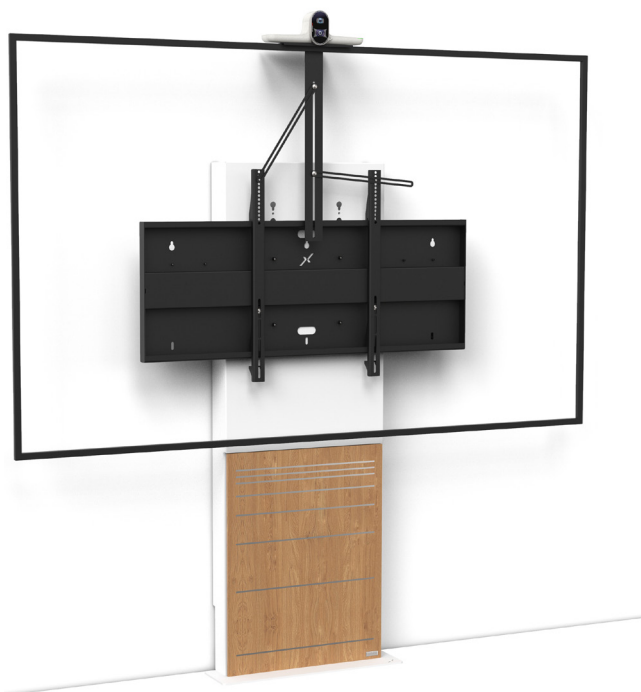

STILIX WIDE SINGLE SCREEN

For a 65 to 80-inch screen

VIDEOCONFERENCING

Number of screen : 1 screen

Screen size : 65 to 80"

Installation : fixed to the wall

Finish : white and wood

Part number :
STILIXWS6580VCPACK

Screen simulation 70"

STILIX WIDE SINGLE SCREEN

For a 75 to 100-inch screen

VIDEOCONFERENCING

Number of screen : 1 screen

Screen size : 75 to 100"

Installation : fixed to the wall

Finish : white and wood

Part number :
STILIXWS75100VCPACK

Screen simulation 85"

STILIX WIDE SINGLE SCREEN

• SPECIFICATIONS

Screen size	For a 65 to 80" screen	For a 75 to 100" screen
Part numbers	STILIXWS6580VCPACK	STILIXWS75100VCPACK
Structure	White painted steel	
Notch for plinth	211 mm (h) x 20 mm (d)	
Base dimensions (w x d x h)	630 x 160 x 6 mm	
Column	White painted steel with wooden front trapdoor	
Trapdoor dimensions (w x h)	540 x 698 mm	
Column dimensions (w x d x h)	550 x 110 x 1600 mm	
Screen fixing	Black painted steel with fixing kit	
Screen fixing size (VESA)	200 x 200 mm to 800 x 400 mm VESA	200 x 200 mm to 1000 x 600 mm VESA
Screen axis with adjustable height	1120 mm to 1480 mm	
Maximum screen weight	85 kg	130 kg
Stand weight	42 kg	57 kg
Accessories included (VC PACK)	<ul style="list-style-type: none"> • 1U codec or player holder (SCUV12_1U) inside the column a functional depth of 70 mm max. • Universal codec holder (SCUV12) behind the screen fixing Depth from 10 mm to 95 mm • Universal camera holder (SCUV3) above the screen 	

• OPTIONS

Laser cutting in the column to integrate a soundbar below the screen	P/N: on request
Front trapdoor customisation Wooden front trapdoor, customised finish on request	P/N: on request
Other finish	P/N: on request