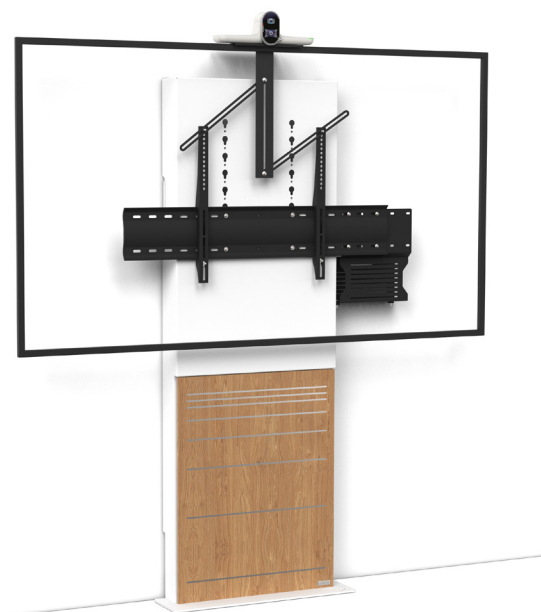

STILIX WIDE SINGLE SCREEN

For a 65 to 80-inch screen

VIDEOCONFERENCING

Number of screen : 1 screen

Screen size : 65 to 80"

Installation : fixed to the wall

Finish : white and wood

Part number :
STILIXWS6580VCPACK

Screen simulation 70"

STILIX WIDE SINGLE SCREEN

For a 75 to 100-inch screen

VIDEOCONFERENCING

Number of screen : 1 screen

Screen size : 75 to 100"

Installation : fixed to the wall

Finish : white and wood

Part number :
STILIXWS75100VCPACK

Screen simulation 85"

STILIX WIDE SINGLE SCREEN

• SPECIFICATIONS

Screen size	For a 65 to 80" screen	For a 75 to 100" screen
Part numbers	STILIXWS6580VCPACK	STILIXWS75100VCPACK
Structure	White painted steel	
Notch for plinth	211 mm (h) x 20 mm (d)	
Base dimensions (w x d x h)	630 x 160 x 6 mm	
Column	White painted steel with wooden front trapdoor	
Trapdoor dimensions (w x h)	540 x 698 mm	
Column dimensions (w x d x h)	550 x 110 x 1600 mm	
Screen fixing	Black painted steel with fixing kit	
Screen fixing size (VESA)	200 x 200 mm to 800 x 400 mm VESA	200 x 200 mm to 1000 x 600 mm VESA
Screen axis with adjustable height	1120 mm to 1480 mm	
Maximum screen weight	85 kg	130 kg
Stand weight	42 kg	57 kg
Accessories included (VC PACK)	<ul style="list-style-type: none"> • 1U codec or player holder (SCUV12_1U) inside the column a functional depth of 70 mm max. • Universal codec holder (SCUV12) behind the screen fixing Depth from 10 mm to 95 mm • Universal camera holder (SCUV3) above the screen 	

• OPTIONS

Laser cutting in the column to integrate a soundbar below the screen	P/N: on request
Front trapdoor customisation Wooden front trapdoor, customised finish on request	P/N: on request
Other finish	P/N: on request