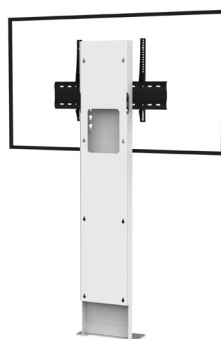

STILIX SINGLE SCREEN

For a screen from 46 to 80"

DIGITAL SIGNAGE

Number of screen : 1 screen

Screen size : from 46 to 80"

Installation : fixed to the wall

Finish : white

Part number :
STILIXS4680DS

Screen simulation 60"

STILIX SINGLE SCREEN

For a screen from 75 to 100"

DIGITAL SIGNAGE

Number of screen : 1 screen

Screen size : from 75 to 100"

Installation : fixed to the wall

Finish : white

Part number :
STILIXS75100DS

Screen simulation 84"

SINGLE SCREEN

• SPECIFICATIONS

Screen size	For a screen from 46 to 80"	For a screen from 75 to 100"
Part numbers	STILIXS4680DS	STILIXS75100DS
Structure	White painted steel	
Noth for plinth	211 mm (h) x 20 mm (d)	
Base dimensions (w x d x h)	380 x 160 x 6 mm	
Column	White painted steel	
Column dimensions (w x d x h)	300 x 70 x 1704 mm	
Screen fixing	Black painted steel with fixing kit	
Screen fixing size (VESA)	From 200 x 200 mm to 800 x 400 mm	From 200 x 200 mm to 1000 x 600 mm
Screen axis with adjustable height	From 1330 mm to 1740 mm	
Maximum screen weight	85 kg	150 kg
Stand weight	30 kg	45 kg

• OPTIONS

Black finish	P/N: /BLACK
1U codec or player holder Behind the screen. Depth from 30 mm to 67 mm	P/N: SCUUV12_1U
Other finish	P/N: upon request