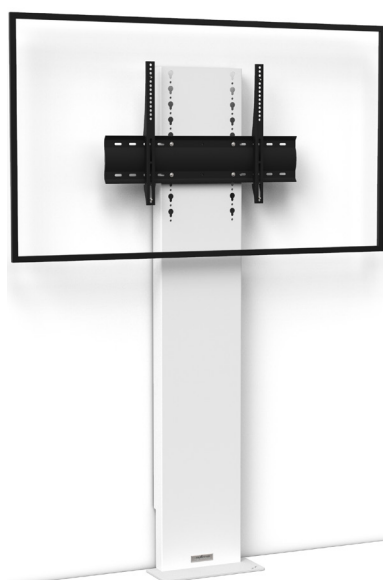

STILIX SINGLE SCREEN

For a screen from 46 to 80"

DIGITAL SIGNAGE

Number of screen : 1 screen

Screen size : from 46 to 80"

Installation : fixed to the wall

Finish : white

Part number :
STILIXS4680DS

Screen simulation 60"

STILIX SINGLE SCREEN

For a screen from 75 to 100"

DIGITAL SIGNAGE

Number of screen : 1 screen

Screen size : from 75 to 100"

Installation : fixed to the wall

Finish : white

Part number :
STILIXS75100DS

Screen simulation 84"

SINGLE SCREEN

• SPECIFICATIONS

Screen size	For a screen from 46 to 80"	For a screen from 75 to 100"
Part numbers	STILIXS4680DS	STILIXS75100DS
Structure	White painted steel	
Noth for plinth	211 mm (h) x 20 mm (d)	
Base dimensions (w x d x h)	380 x 160 x 6 mm	
Column	White painted steel	
Column dimensions (w x d x h)	300 x 70 x 1704 mm	
Screen fixing	Black painted steel with fixing kit	
Screen fixing size (VESA)	From 200 x 200 mm to 800 x 400 mm	From 200 x 200 mm to 1000 x 600 mm
Screen axis with adjustable height	From 1330 mm to 1740 mm	
Maximum screen weight	85 kg	150 kg
Stand weight	30 kg	45 kg

• OPTIONS

Black finish	P/N: /BLACK
1U codec or player holder Behind the screen. Depth from 30 mm to 67 mm	P/N: SCUUV12_1U
Other finish	P/N: upon request