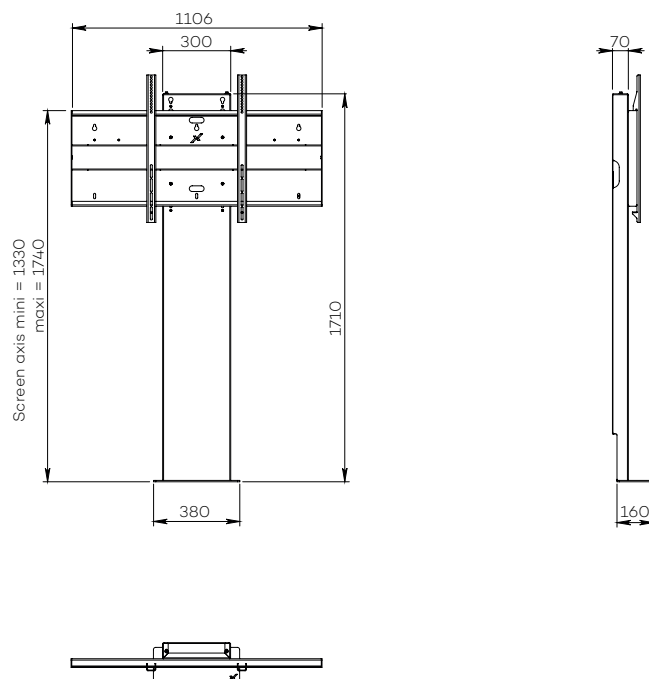

STILIX SINGLE SCREEN

For a screen from 46 to 80"

DIGITAL SIGNAGE

Number of screen : 1 screen

Screen size : from 46 to 80"

Installation : fixed to the wall

Finish : white

Part number :
STILIXS4680DS

Screen simulation 60"

STILIX SINGLE SCREEN

For a screen from 75 to 100"

DIGITAL SIGNAGE

Number of screen : 1 screen

Screen size : from 75 to 100"

Installation : fixed to the wall

Finish : white

Part number :
STILIXS75100DS

Screen simulation 84"

SINGLE SCREEN

• SPECIFICATIONS

Screen size	For a screen from 46 to 80"	For a screen from 75 to 100"
Part numbers	STILIXS4680DS	STILIXS75100DS
Structure	White painted steel	
Noth for plinth	211 mm (h) x 20 mm (d)	
Base dimensions (w x d x h)	380 x 160 x 6 mm	
Column	White painted steel	
Column dimensions (w x d x h)	300 x 70 x 1704 mm	
Screen fixing	Black painted steel with fixing kit	
Screen fixing size (VESA)	From 200 x 200 mm to 800 x 400 mm	From 200 x 200 mm to 1000 x 600 mm
Screen axis with adjustable height	From 1330 mm to 1740 mm	
Maximum screen weight	85 kg	150 kg
Stand weight	30 kg	45 kg

• OPTIONS

Black finish	P/N: /BLACK
1U codec or player holder Behind the screen. Depth from 30 mm to 67 mm	P/N: SCUUV12_1U
Other finish	P/N: upon request