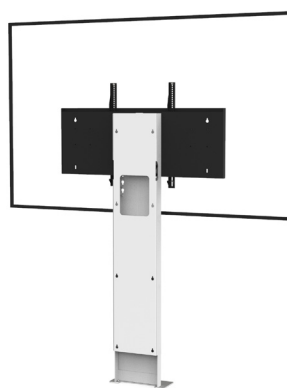

STILIX SINGLE SCREEN

For a screen from 46 to 80"

DIGITAL SIGNAGE

Number of screen : 1 screen

Screen size : from 46 to 80"

Installation : fixed to the wall

Finish : white

Part number :
STILIXS4680DS

Screen simulation 60"

STILIX SINGLE SCREEN

For a screen from 75 to 100"

DIGITAL SIGNAGE

Number of screen : 1 screen

Screen size : from 75 to 100"

Installation : fixed to the wall

Finish : white

Part number :
STILIXS75100DS

Screen simulation 84"

SINGLE SCREEN

• SPECIFICATIONS

Screen size	For a screen from 46 to 80"	For a screen from 75 to 100"
Part numbers	STILIXS4680DS	STILIXS75100DS
Structure	White painted steel	
Noth for plinth	211 mm (h) x 20 mm (d)	
Base dimensions (w x d x h)	380 x 160 x 6 mm	
Column	White painted steel	
Column dimensions (w x d x h)	300 x 70 x 1704 mm	
Screen fixing	Black painted steel with fixing kit	
Screen fixing size (VESA)	From 200 x 200 mm to 800 x 400 mm	From 200 x 200 mm to 1000 x 600 mm
Screen axis with adjustable height	From 1330 mm to 1740 mm	
Maximum screen weight	85 kg	150 kg
Stand weight	30 kg	45 kg

• OPTIONS

Black finish	P/N: /BLACK
1U codec or player holder Behind the screen. Depth from 30 mm to 67 mm	P/N: SCUUV12_1U
Other finish	P/N: upon request