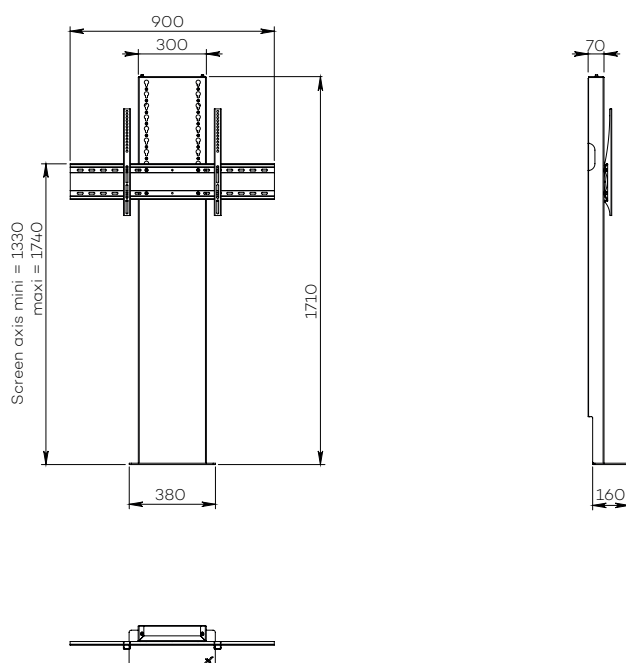

STILIX SINGLE SCREEN

For a screen from 46 to 80"

DIGITAL SIGNAGE

Number of screen : 1 screen

Screen size : from 46 to 80"

Installation : fixed to the wall

Finish : white

Part number :
STILIXS4680DS

Screen simulation 60"

STILIX SINGLE SCREEN

For a screen from 75 to 100"

DIGITAL SIGNAGE

Number of screen : 1 screen

Screen size : from 75 to 100"

Installation : fixed to the wall

Finish : white

Part number :
STILIXS75100DS

Screen simulation 84"

SINGLE SCREEN

• SPECIFICATIONS

Screen size	For a screen from 46 to 80"	For a screen from 75 to 100"
Part numbers	STILIXS4680DS	STILIXS75100DS
Structure	White painted steel	
Noth for plinth	211 mm (h) x 20 mm (d)	
Base dimensions (w x d x h)	380 x 160 x 6 mm	
Column	White painted steel	
Column dimensions (w x d x h)	300 x 70 x 1704 mm	
Screen fixing	Black painted steel with fixing kit	
Screen fixing size (VESA)	From 200 x 200 mm to 800 x 400 mm	From 200 x 200 mm to 1000 x 600 mm
Screen axis with adjustable height	From 1330 mm to 1740 mm	
Maximum screen weight	85 kg	150 kg
Stand weight	30 kg	45 kg

• OPTIONS

Black finish	P/N: /BLACK
1U codec or player holder Behind the screen. Depth from 30 mm to 67 mm	P/N: SCUUV12_1U
Other finish	P/N: upon request