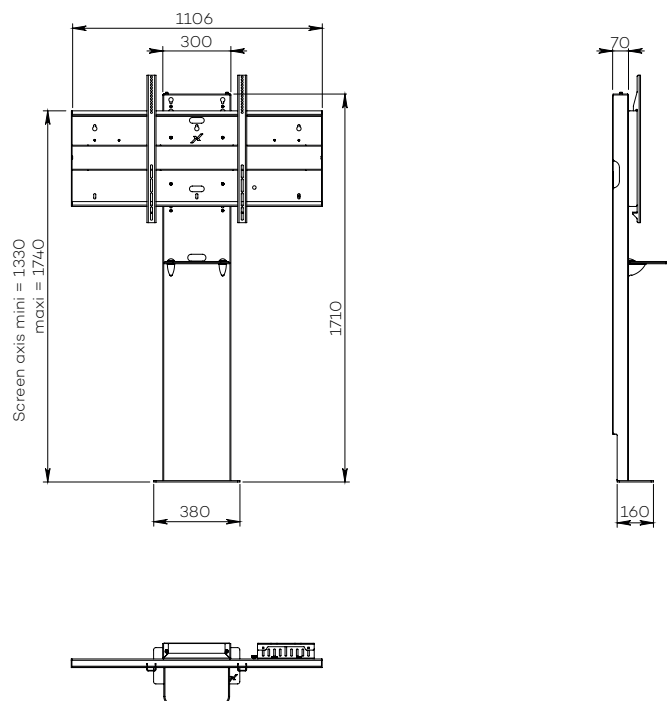

STILIX SINGLE SCREEN

For a screen from 46 to 80"

VIDEOCONFERENCING

Number of screen : 1 screen

Screen size : from 46 to 80"

Installation : fixed to the wall

Finish : white

Part number :
STILIXS4680VCPACK

Screen simulation 60"

STILIX SINGLE SCREEN

For a screen from 75 to 100"

VIDEOCONFERENCING

Number of screen : 1 screen

Screen size : from 75 to 100"

Installation : fixed to the wall

Finish : white

Part number :
STILIXS75100VCPACK

Screen simulation 84"

SINGLE SCREEN

• SPECIFICATIONS

Screen size	For a screen from 46 to 80"	For a screen from 75 to 100"
Part numbers	STILIXS4680VCPACK	STILIXS75100VCPACK
Structure	White painted steel	
Noth for plinth	211 mm (h) x 20 mm (p)	
Base dimensions (w x d x h)	380 x 160 x 6 mm	
Column	White painted steel	
Column dimensions (w x d x h)	300 x 70 x 1704 mm	
Screen fixing	Black painted steel with fixing kit	
Screen fixing size (VESA)	From 200 x 200 mm to 800 x 400 mm	From 200 x 200 mm to 1000 x 600 mm
Screen axis with adjustable height	From 1330 mm to 1740 mm	
Maximum screen weight	85 kg	150 kg
Stand weight	30 kg	45 kg
Accessories included (VC PACK)	<ul style="list-style-type: none">• Camera shelf in plexiglass (SMCP/CPS) Dimensions (w x d) : 290 mm x 200 mm• 1U codec or player holer (SCUV12_1U) Depth from 30 mm to 67 mm	