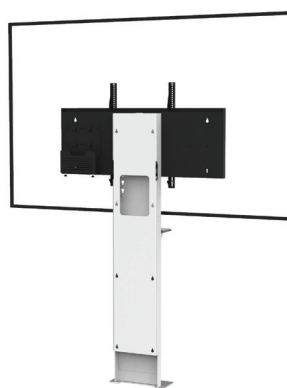

STILIX SINGLE SCREEN

For a screen from 46 to 80"

VIDEOCONFERENCING

Number of screen : 1 screen

Screen size : from 46 to 80"

Installation : fixed to the wall

Finish : white

Part number :
STILIXS4680VCPACK

Screen simulation 60"

STILIX SINGLE SCREEN

For a screen from 75 to 100"

VIDEOCONFERENCING

Number of screen : 1 screen

Screen size : from 75 to 100"

Installation : fixed to the wall

Finish : white

Part number :
STILIXS75100VCPACK

Screen simulation 84"

SINGLE SCREEN

• SPECIFICATIONS

Screen size	For a screen from 46 to 80"	For a screen from 75 to 100"
Part numbers	STILIXS4680VCPACK	STILIXS75100VCPACK
Structure	White painted steel	
Noth for plinth	211 mm (h) x 20 mm (p)	
Base dimensions (w x d x h)	380 x 160 x 6 mm	
Column	White painted steel	
Column dimensions (w x d x h)	300 x 70 x 1704 mm	
Screen fixing	Black painted steel with fixing kit	
Screen fixing size (VESA)	From 200 x 200 mm to 800 x 400 mm	From 200 x 200 mm to 1000 x 600 mm
Screen axis with adjustable height	From 1330 mm to 1740 mm	
Maximum screen weight	85 kg	150 kg
Stand weight	30 kg	45 kg
Accessories included (VC PACK)	<ul style="list-style-type: none">• Camera shelf in plexiglass (SMCP/CPS) Dimensions (w x d) : 290 mm x 200 mm• 1U codec or player holer (SCUV12_1U) Depth from 30 mm to 67 mm	