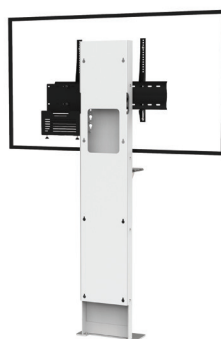

STILIX SINGLE SCREEN

For a screen from 46 to 80"

VIDEOCONFERENCING

Number of screen : 1 screen

Screen size : from 46 to 80"

Installation : fixed to the wall

Finish : white

Part number :
STILIXS4680VCPACK

Screen simulation 60"

STILIX SINGLE SCREEN

For a screen from 75 to 100"

VIDEOCONFERENCING

Number of screen : 1 screen

Screen size : from 75 to 100"

Installation : fixed to the wall

Finish : white

Part number :
STILIXS75100VCPACK

Screen simulation 84"

SINGLE SCREEN

• SPECIFICATIONS

Screen size	For a screen from 46 to 80"	For a screen from 75 to 100"
Part numbers	STILIXS4680VCPACK	STILIXS75100VCPACK
Structure	White painted steel	
Noth for plinth	211 mm (h) x 20 mm (p)	
Base dimensions (w x d x h)	380 x 160 x 6 mm	
Column	White painted steel	
Column dimensions (w x d x h)	300 x 70 x 1704 mm	
Screen fixing	Black painted steel with fixing kit	
Screen fixing size (VESA)	From 200 x 200 mm to 800 x 400 mm	From 200 x 200 mm to 1000 x 600 mm
Screen axis with adjustable height	From 1330 mm to 1740 mm	
Maximum screen weight	85 kg	150 kg
Stand weight	30 kg	45 kg
Accessories included (VC PACK)	<ul style="list-style-type: none">• Camera shelf in plexiglass (SMCP/CPS) Dimensions (w x d) : 290 mm x 200 mm• 1U codec or player holer (SCUV12_1U) Depth from 30 mm to 67 mm	