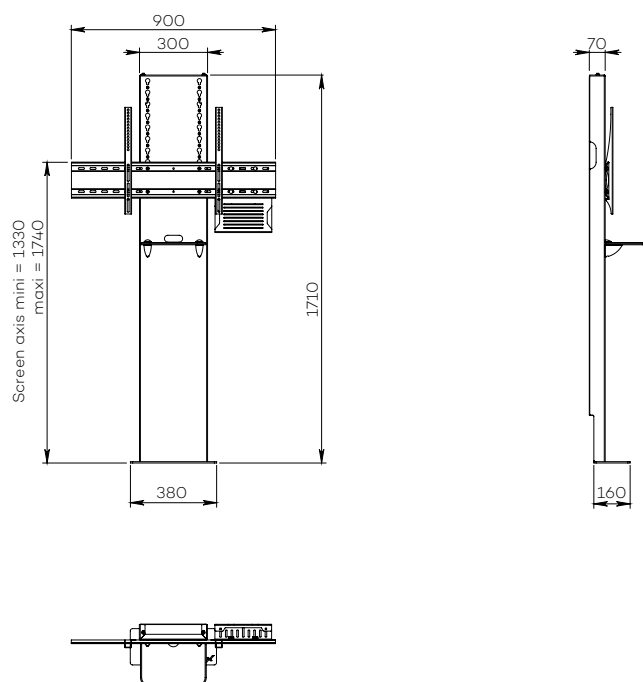

STILIX SINGLE SCREEN

For a screen from 46 to 80"

VIDEOCONFERENCING

Number of screen : 1 screen

Screen size : from 46 to 80"

Installation : fixed to the wall

Finish : white

Part number :
STILIXS4680VCPACK

Screen simulation 60"

STILIX SINGLE SCREEN

For a screen from 75 to 100"

VIDEOCONFERENCING

Number of screen : 1 screen

Screen size : from 75 to 100"

Installation : fixed to the wall

Finish : white

Part number :
STILIXS75100VCPACK

Screen simulation 84"

SINGLE SCREEN

• SPECIFICATIONS

Screen size	For a screen from 46 to 80"	For a screen from 75 to 100"
Part numbers	STILIXS4680VCPACK	STILIXS75100VCPACK
Structure	White painted steel	
Noth for plinth	211 mm (h) x 20 mm (p)	
Base dimensions (w x d x h)	380 x 160 x 6 mm	
Column	White painted steel	
Column dimensions (w x d x h)	300 x 70 x 1704 mm	
Screen fixing	Black painted steel with fixing kit	
Screen fixing size (VESA)	From 200 x 200 mm to 800 x 400 mm	From 200 x 200 mm to 1000 x 600 mm
Screen axis with adjustable height	From 1330 mm to 1740 mm	
Maximum screen weight	85 kg	150 kg
Stand weight	30 kg	45 kg
Accessories included (VC PACK)	<ul style="list-style-type: none">• Camera shelf in plexiglass (SMCP/CPS) Dimensions (w x d) : 290 mm x 200 mm• 1U codec or player holer (SCUV12_1U) Depth from 30 mm to 67 mm	