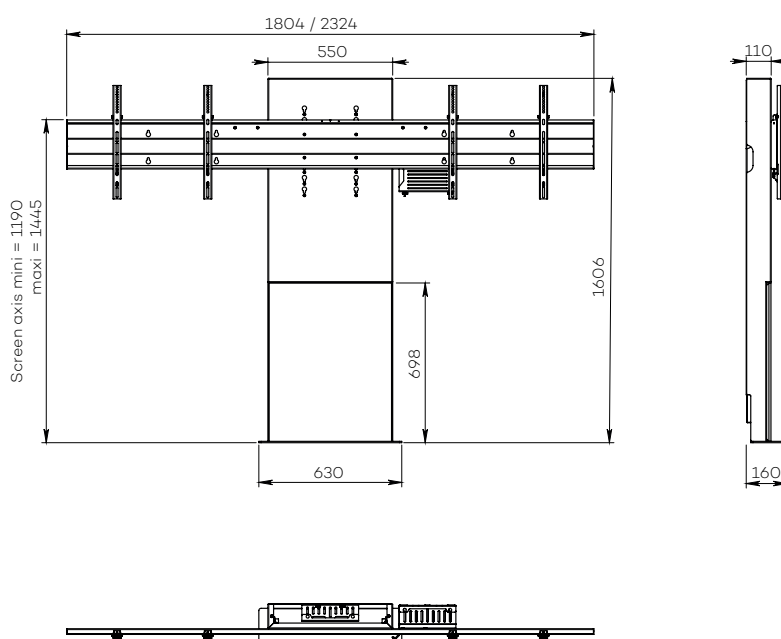

STILIX WIDE

DUAL SCREEN

For two screens from 40 to 70"

VIDEOCONFERENCING

Number of screen : 1 screen

Screen size : from 40 to 70"

Installation : fixed to the wall

Finish : white and wood

Part numbers :
STILIXWD4050VCPACK
STILIXWD5270VCPACK

Screens simulation 65"

DUAL SCREEN

• SPECIFICATIONS

Screen size	For two screens from 40 to 50"	For two screens from 52 to 70"
Part numbers	STILIXWD4050VCPACK	STILIXWD5270VCPACK
Structure	White painted steel	
Notch for plinth	211 mm (h) x 20 mm (d)	
Base dimensions (w x d x h)	630 x 160 x 6 mm	
Column	White painted steel with wooden front trapdoor	
Trapdoor dimensions (w x h)	540 x 698 mm	
Column dimensions (w x d x h)	550 x 110 x 1600 mm	
Screen fixing	Black painted steel with fixing kit	
Screen fixing size (VESA)	From 200 x 200 mm to 800 x 400 mm	
Screen axis with adjustable height	From 1190 mm to 1445 mm	
Maximum screen weight	45 kg/screen	30 kg/screen
Stand weight	95 kg	
Accessories included (VC PACK)	<ul style="list-style-type: none">• Universal codec holder (SCUV12) Depth from 10 mm to 95 mm• Universal camera holder (SCUV3) above the screen + adaptator dual screen (SCUV3_2)	

• OPTIONS

Laser cutting in the column to integrate a soundbar below the screens	P/N: upon request
1U codec or player holder Behind the screen, depth from 30 mm to 67 mm	P/N: SCUV12_1U
Other finish	P/N: upon request