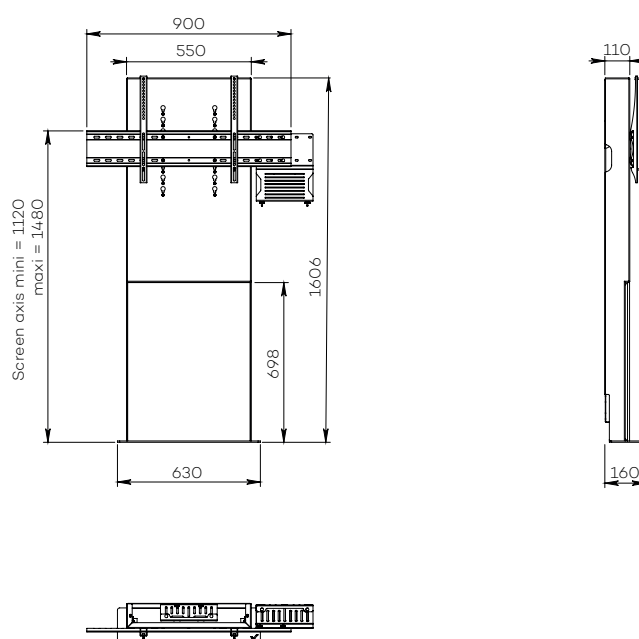

## VIDEOCONFERENCING

Number of screen : 1 screen

Screen size : from 65 to 80"

Installation : fixed to the wall

Finish : white and wood

Part number :  
STILIXWS6580VCPACK

Screen simulation 70"

# STILIX WIDE SINGLE SCREEN

For a screen from 75 to 100"

## VIDEOCONFERENCING

Number of screen : 1 screen

Screen size : from 75 to 100"

Installation : fixed to the wall

Finish : white and wood

Part number :  
STILIXWS75100VCPACK

Screen simulation 85"

### • SPECIFICATIONS

Screen size	For a screen from 65 to 80"	For a screen from 75 to 100"
Part numbers	STILIXWS6580VCPACK	STILIXWS75100VCPACK
Structure	White painted steel	
Notch for plinth	211 mm (h) x 20 mm (d)	
Base dimensions (w x d x h)	630 x 160 x 6 mm	
Column	White painted steel with wooden front trapdoor	
Trapdoor dimensions (w x h)	540 x 698 mm	
Column dimensions (w x d x h)	550 x 110 x 1600 mm	
Screen fixing	Black painted steel with fixing kit	
Screen fixing size (VESA)	From 200 x 200 mm to 800 x 400 mm	From 200 x 200 mm to 1000 x 600 mm
Screen axis with adjustable height	From 1120 mm to 1480 mm	
Maximum screen weight	85 kg	150 kg
Stand weight	42 kg	57 kg
Accessories included (VC PACK)	<ul style="list-style-type: none"><li>• Universal codec holder (SCUV12) Depth from 10 mm to 95 mm</li><li>• Universal camera holder (SCUV3) above the screen</li></ul>	