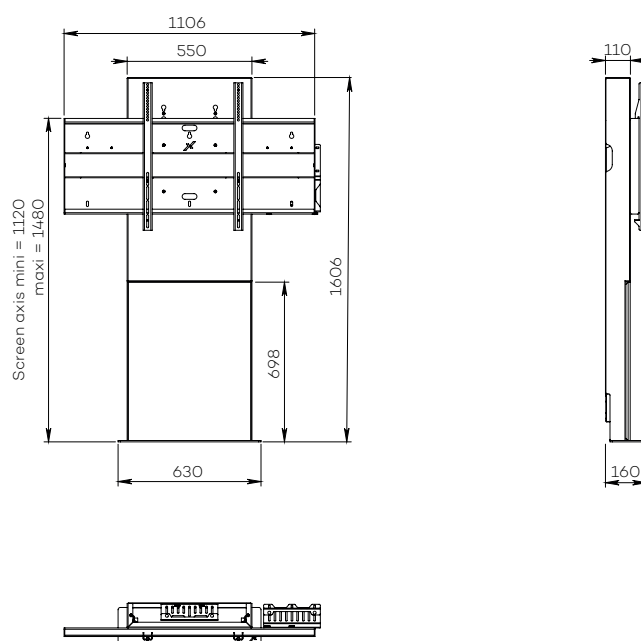

## VIDEOCONFERENCING

Number of screen : 1 screen

Screen size : from 75 to 100"

Installation : fixed to the wall

Finish : white and wood

Part number :  
STILIXWS75100VCPACK

Screen simulation 85"

### • SPECIFICATIONS

Screen size	For a screen from 65 to 80"	For a screen from 75 to 100"
Part numbers	STILIXWS6580VCPACK	STILIXWS75100VCPACK
Structure	White painted steel	
Notch for plinth	211 mm (h) x 20 mm (d)	
Base dimensions (w x d x h)	630 x 160 x 6 mm	
Column	White painted steel with wooden front trapdoor	
Trapdoor dimensions (w x h)	540 x 698 mm	
Column dimensions (w x d x h)	550 x 110 x 1600 mm	
Screen fixing	Black painted steel with fixing kit	
Screen fixing size (VESA)	From 200 x 200 mm to 800 x 400 mm	From 200 x 200 mm to 1000 x 600 mm
Screen axis with adjustable height	From 1120 mm to 1480 mm	
Maximum screen weight	85 kg	150 kg
Stand weight	42 kg	57 kg
Accessories included (VC PACK)	<ul style="list-style-type: none"><li>• Universal codec holder (SCUV12) Depth from 10 mm to 95 mm</li><li>• Universal camera holder (SCUV3) above the screen</li></ul>	