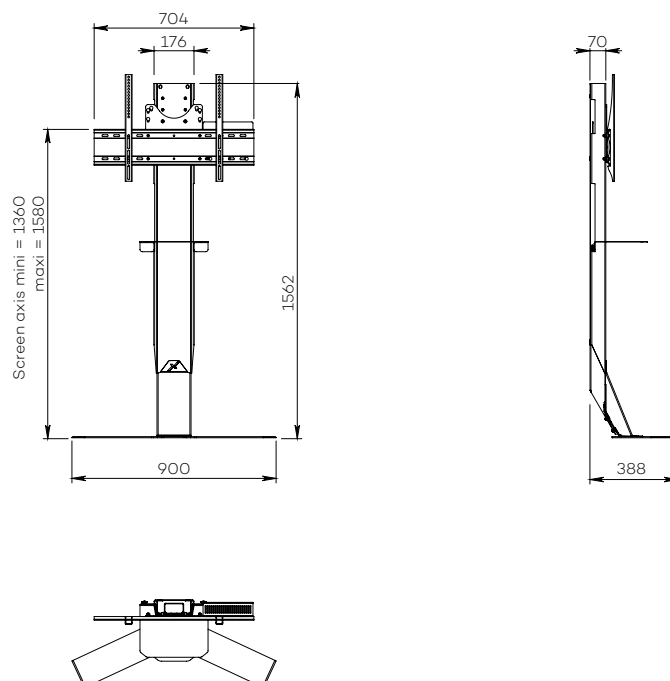

X-PRESS

For a screen from 40 to 75"

VIDEOCONFERENCING

Number of screen : 1 screen

Screen size : from 40 to 75"

Installation : leaning on the wall

Finish : white

Part number :
X-PRESS-VC

Screen simulation 55"

● SPECIFICATIONS

Screen size	For a screen from 40 to 75"
Part number	X-PRESS-VC
Structure	White painted steel
Noth for plinth	239 mm (h) x 52 mm (p)
Base thickness	5 mm
Base dimensions (w x d x h)	900 x 325 x 5 mm
Column dimensions (w x d x h)	176 x 70 x 1557 mm
Screen fixing	Black painted steel with fixing kit
Screen fixing size (VESA)	From 200 x 200 mm to 600 x 400 mm
Screen axis with adjustable height	From 1360 mm to 1580 mm
Maximum screen weight	45 kg < 35 kg : leaning on the wall > 35 kg : with 2 wall fixing points
Stand weight	23 kg
Accessories included (VC PACK)	<ul style="list-style-type: none"> • Camera shelf (AX055-05) Dimensions (w x d) : 300 mm x 180 mm • Codec or player holder (SCUV12_XPRESS) Depth : 60 mm