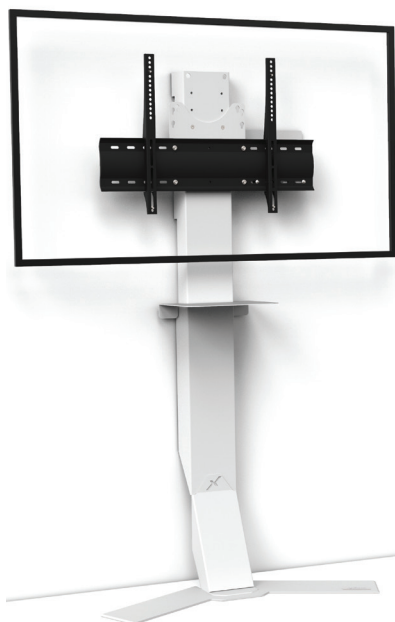

X-PRESS

For a screen from 40 to 75"

VIDEOCONFERENCING

Number of screen : 1 screen

Screen size : from 40 to 75"

Installation : leaning on the wall

Finish : white

Part number :
X-PRESS-VC

Screen simulation 55"

● SPECIFICATIONS

Screen size	For a screen from 40 to 75"
Part number	X-PRESS-VC
Structure	White painted steel
Noth for plinth	239 mm (h) x 52 mm (p)
Base thickness	5 mm
Base dimensions (w x d x h)	900 x 325 x 5 mm
Column dimensions (w x d x h)	176 x 70 x 1557 mm
Screen fixing	Black painted steel with fixing kit
Screen fixing size (VESA)	From 200 x 200 mm to 600 x 400 mm
Screen axis with adjustable height	From 1360 mm to 1580 mm
Maximum screen weight	45 kg < 35 kg : leaning on the wall > 35 kg : with 2 wall fixing points
Stand weight	23 kg
Accessories included (VC PACK)	<ul style="list-style-type: none"> • Camera shelf (AX055-05) Dimensions (w x d) : 300 mm x 180 mm • Codec or player holder (SCUV12_XPRESS) Depth : 60 mm

● OPTIONS

Black finish	P/N: /BLACK
Universal camera holder Above the screen	P/N: SCUV3
Magnetic removable rear cover On the back of the column if leaned against a glass wall	P/N: CARTER_XPRESS
Other finish	P/N: upon request