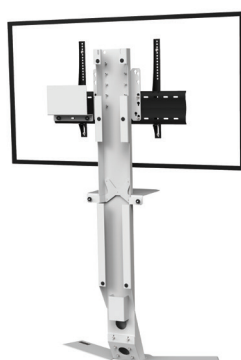

X-PRESS

For a screen from 40 to 75"

VIDEOCONFERENCING

Number of screen : 1 screen

Screen size : from 40 to 75"

Installation : leaning on the wall

Finish : white

Part number :
X-PRESS-VC

Screen simulation 55"

● SPECIFICATIONS

Screen size	For a screen from 40 to 75"
Part number	X-PRESS-VC
Structure	White painted steel
Noth for plinth	239 mm (h) x 52 mm (p)
Base thickness	5 mm
Base dimensions (w x d x h)	900 x 325 x 5 mm
Column dimensions (w x d x h)	176 x 70 x 1557 mm
Screen fixing	Black painted steel with fixing kit
Screen fixing size (VESA)	From 200 x 200 mm to 600 x 400 mm
Screen axis with adjustable height	From 1360 mm to 1580 mm
Maximum screen weight	45 kg < 35 kg : leaning on the wall > 35 kg : with 2 wall fixing points
Stand weight	23 kg
Accessories included (VC PACK)	<ul style="list-style-type: none"> • Camera shelf (AX055-05) Dimensions (w x d) : 300 mm x 180 mm • Codec or player holder (SCUV12_XPRESS) Depth : 60 mm

● OPTIONS

Black finish	P/N: /BLACK
Universal camera holder Above the screen	P/N: SCUV3
Magnetic removable rear cover On the back of the column if leaned against a glass wall	P/N: CARTER_XPRESS
Other finish	P/N: upon request