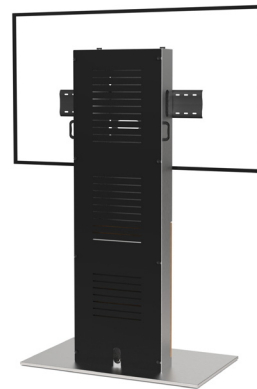

XENON WIDE

SINGLE SCREEN

For a 65 to 86-inch screen

DIGITAL SIGNAGE

Number of screen : 1 screen

Screen size : 65 to 86"

Installation : floor stand

Finish : brushed stainless steel and wood

Part number :
XENONW/S6586DS_BSS

70" screen simulation

XENON WIDE

SINGLE SCREEN

For a 75 to 100-inch screen

DIGITAL SIGNAGE

Number of screen : 1 screen

Screen size : 75 to 100"

● OPTIONS

Camera shelf VESA mount Attached to the VESA screen (with 500 mm strips) with a functional surface area of 290 mm (w) x 200 mm (d) In transparent plexiglass and black painted steel	P/N: SCUUV3_R1
Universal codec holder Attached behind the screen with a functional depth of 10 mm to 95 mm	P/N: SCUUV12
White finish Base and column in white With wooden front door and white inserts	P/N: XENONWIDE/WHITE
Base on heavy load casters ø 100 mm	P/N: Largewheels/XenonW
Heavy load casters and skirt to cover up ø 100 mm	P/N: Largeskirtwheels/XenonW
Front door customisation Wooden or painted steel front door, customised finish on request	P/N: on request
Other finish	P/N: on request