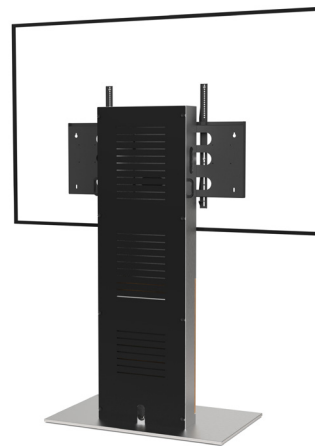

85" screen simulation