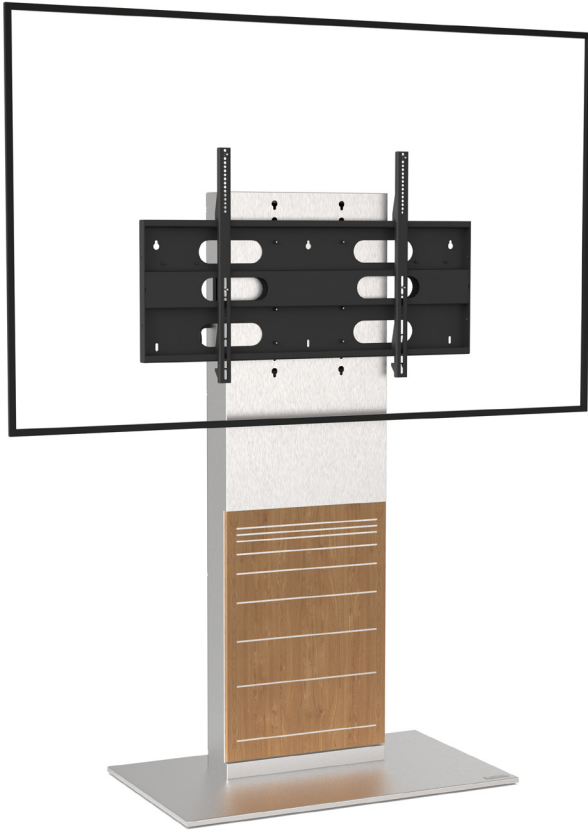

XENON WIDE

SINGLE SCREEN

For a 65 to 86-inch screen

DIGITAL SIGNAGE

Number of screen : 1 screen

Screen size : 65 to 86"

Installation : floor stand

Finish : brushed stainless steel and wood

Installation : floor stand

Finish : brushed stainless steel and wood

Part number :
XENONWS75100DS_BSS

85" screen simulation

● SPECIFICATIONS

Screen size	For 65 to 86" screen	For a 75 to 100" screen
Part numbers	XENONWS6586DS_BSS	XENONWS75100DS_BSS
Base	Steel with brushed stainless steel casing	
Base thickness	15 mm	
Casters / Teflon pads	On Teflon pads	
Base dimensions (w x d x h)	1107 x 660 x 22 mm	
Column	Brushed stainless steel with wooden front door and stainless steel inserts	
Column back cover	Back in black eco-friendly plexiglass, easy access	
Front door dimensions (w x h)	550 x 785 mm	
Column dimensions (w x d x h)	550 x 150 x 1800 mm	
Screen fixing	Black painted steel with fixing kit	
Screen fixing size (VESA)	200 x 200 mm to 800 x 400 mm	200 x 200 mm to 1000 x 600 mm
Screen axis height	1460 mm to 1970 mm	1560 mm to 2170 mm
Max. screen weight	85 kg	130 kg
Stand weight	145 kg	160 kg
Accessories included (DS)	<ul style="list-style-type: none"> • Technology holder grid in the column 	

● OPTIONS

Camera shelf VESA mount Attached to the VESA screen (with 500 mm strips) with a functional surface area of 290 mm (w) x 200 mm (d) In transparent plexiglass and black painted steel	P/N: SCUUV3_R1
Universal codec holder Attached behind the screen with a functional depth of 10 mm to 95 mm	P/N: SCUUV12
White finish Base and column in white With wooden front door and white inserts	P/N: XENONWIDE/WHITE
Base on heavy load casters ø 100 mm	P/N: Largewheels/XenonW
Heavy load casters and skirt to cover up ø 100 mm	P/N: Largeskirtwheels/XenonW
Front door customisation Wooden or painted steel front door, customised finish on request	P/N: on request
Other finish	P/N: on request