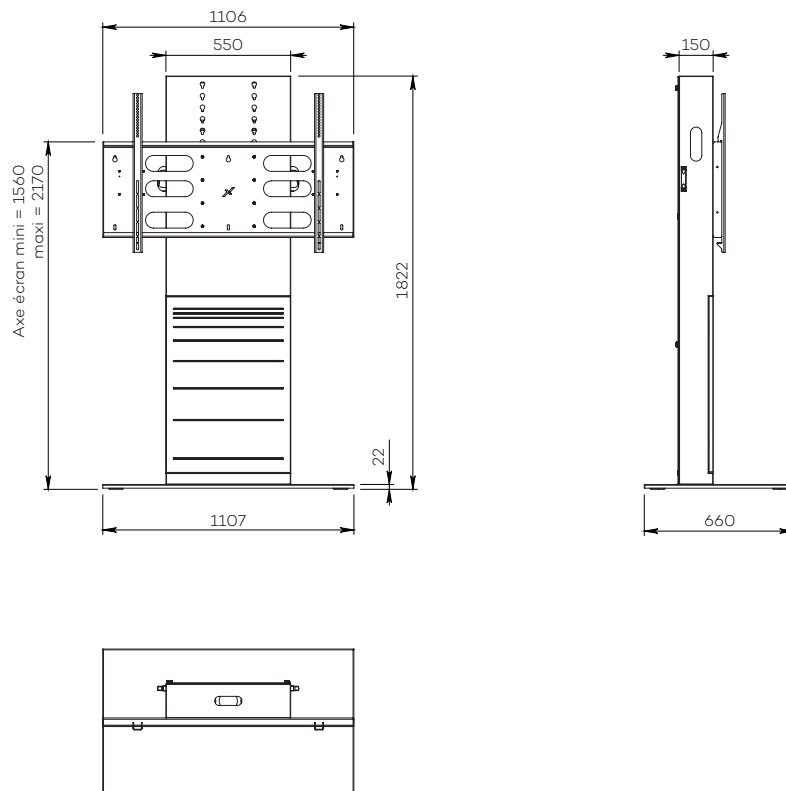

Part number :
XENONW/S6586DS_BSS

70" screen simulation

XENON WIDE

SINGLE SCREEN

For a 75 to 100-inch screen

DIGITAL SIGNAGE

Number of screen : 1 screen

Screen size : 75 to 100"

Installation : floor stand

Finish : brushed stainless steel and wood

Part number :
XENONWS75100DS_BSS

85" screen simulation

● SPECIFICATIONS

Screen size	For 65 to 86" screen	For a 75 to 100" screen
Part numbers	XENONWS6586DS_BSS	XENONWS75100DS_BSS
Base	Steel with brushed stainless steel casing	
Base thickness	15 mm	
Casters / Teflon pads	On Teflon pads	
Base dimensions (w x d x h)	1107 x 660 x 22 mm	
Column	Brushed stainless steel with wooden front door and stainless steel inserts	
Column back cover	Back in black eco-friendly plexiglass, easy access	
Front door dimensions (w x h)	550 x 785 mm	
Column dimensions (w x d x h)	550 x 150 x 1800 mm	
Screen fixing	Black painted steel with fixing kit	
Screen fixing size (VESA)	200 x 200 mm to 800 x 400 mm	200 x 200 mm to 1000 x 600 mm
Screen axis height	1460 mm to 1970 mm	1560 mm to 2170 mm
Max. screen weight	85 kg	130 kg
Stand weight	145 kg	160 kg
Accessories included (DS)	<ul style="list-style-type: none"> • Technology holder grid in the column 	

● OPTIONS

Camera shelf VESA mount Attached to the VESA screen (with 500 mm strips) with a functional surface area of 290 mm (w) x 200 mm (d) In transparent plexiglass and black painted steel	P/N: SCUUV3_R1
Universal codec holder Attached behind the screen with a functional depth of 10 mm to 95 mm	P/N: SCUUV12
White finish Base and column in white With wooden front door and white inserts	P/N: XENONWIDE/WHITE
Base on heavy load casters ø 100 mm	P/N: Largewheels/XenonW
Heavy load casters and skirt to cover up ø 100 mm	P/N: Largeskirtwheels/XenonW
Front door customisation Wooden or painted steel front door, customised finish on request	P/N: on request
Other finish	P/N: on request