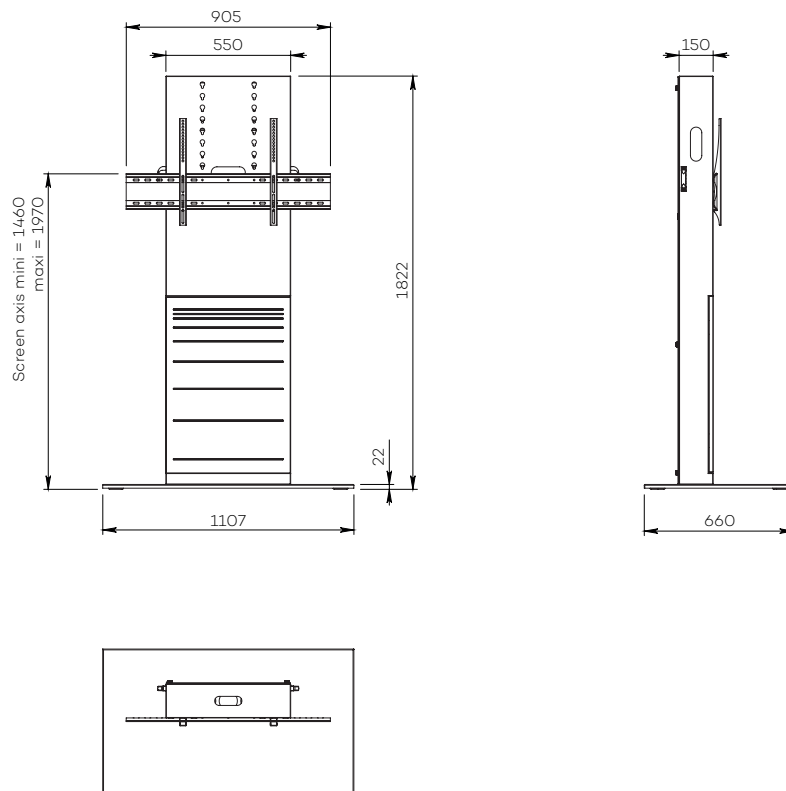

XENON WIDE

SINGLE SCREEN

For a 65 to 86-inch screen

DIGITAL SIGNAGE

Number of screen : 1 screen

Screen size : 65 to 86"

Installation : floor stand

Finish : brushed stainless steel and wood

Part number :
XENONW/S6586DS_BSS

70" screen simulation