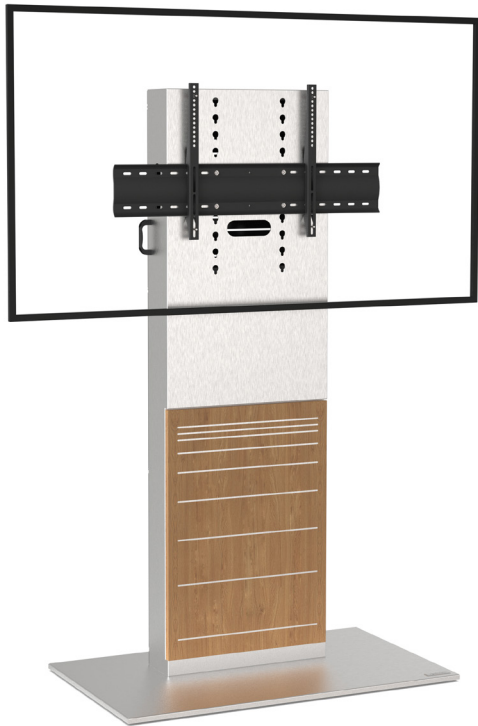

XENON WIDE

SINGLE SCREEN

For a 65 to 86-inch screen

DIGITAL SIGNAGE

Number of screen : 1 screen

Screen size : 65 to 86"

Installation : floor stand

Finish : brushed stainless steel and wood

Part number :
XENONW/S6586DS_BSS

70" screen simulation