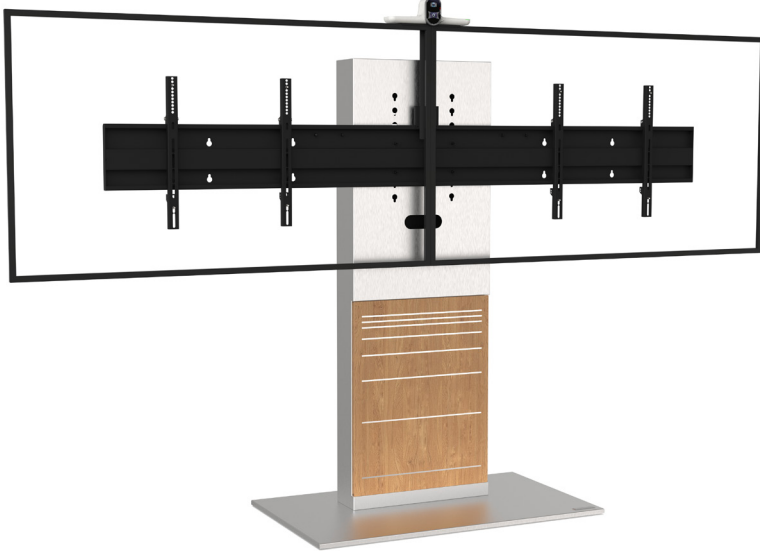

XENON WIDE

DUAL SCREEN

For two 52 to 65-inch screens

VIDEOCONFERENCING

Number of screen : 2 screens

Screen size : 52 to 65"

Installation : floor stand

Finish : wood and
brushed stainless steel

Part number :
XENONWD5265VCPACK

Screens simulation 65"

XENON WIDE

DUAL SCREEN

For two 70 to 90-inch screens

VIDEOCONFERENCING

Number of screen : 2 screens

Screen size : 70 to 90"

Installation : floor stand

Finish : wood and
brushed stainless steel

Part number :
XENONWD7090VCPACK

Screens simulation 70"

XENON WIDE DUAL SCREEN

• SPECIFICATIONS

| Screen size | For two 52 to 65" screens | For two 70 to 90" screens |
|------------------------------------|--|---------------------------|
| Part numbers | XENONWD5265VCPACK | XENONWD7090VCPACK |
| Base | Steel with brushed stainless steel casing | |
| Base thickness | 15 mm | |
| Castors / Teflon pads | On Teflon pads | |
| Base dimensions (w x d x h) | 1107x 660 x 22 mm | |
| Column | Brushed stainless steel with wooden front trapdoor | |
| Trapdoor dimensions (w x h) | 540 x 698 mm | |
| Column back cover | Back in black ecofriendly acrylic glass | |
| Column dimensions (w x d x h) | 550 x 150 x 1600 mm | |
| Screen fixing | Black painted steel with fixing kit | |
| Screen fixing size (VESA) | 200 x 200 mm to 800 x 400 mm VESA | |
| Screen axis with adjustable height | 1140 mm to 1450 mm | |
| Maximum screen weight | 40 kg/screen | 60 kg/screen |
| Stand weight | 165 kg | |
| Accessories included (VC PACK) | <ul style="list-style-type: none"> • 3U codec holder (SCUV12_3U) inside the column Depth from 78 mm to 120 mm • Universal camera holder (SCUV3) above the screen + adaptator dual screen (SCUV3_2) | |