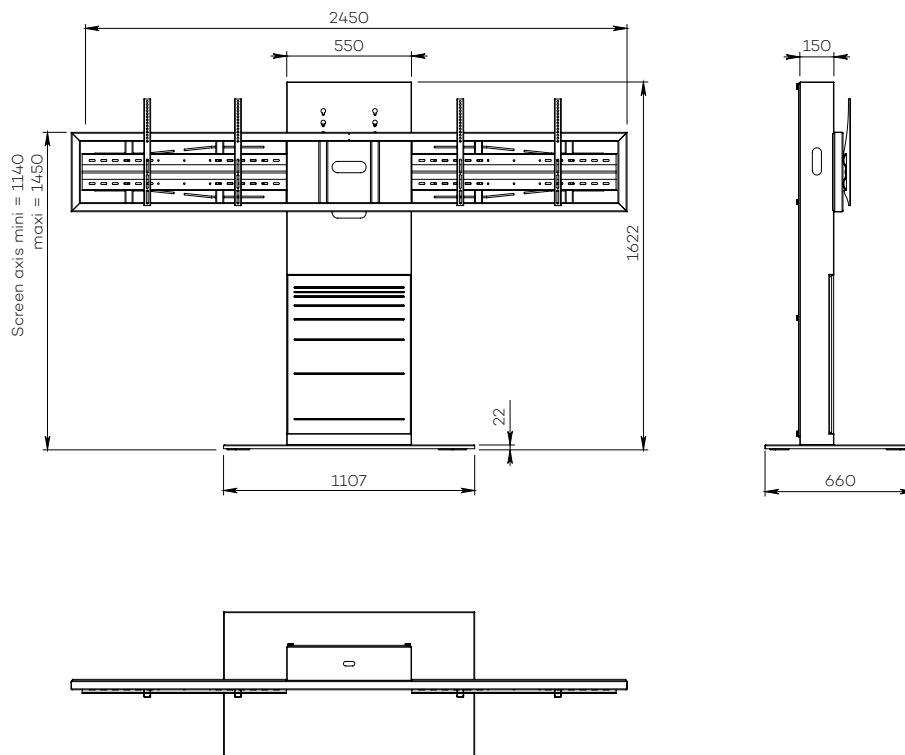

XENON WIDE

DUAL SCREEN

For two 52 to 65-inch screens

VIDEOCONFERENCING

Number of screen : 2 screens

Screen size : 52 to 65"

Installation : floor stand

Finish : wood and
brushed stainless steel

Part number :
XENONWD5265VCPACK

Screens simulation 65"

XENON WIDE

DUAL SCREEN

For two 70 to 90-inch screens

VIDEOCONFERENCING

Number of screen : 2 screens

Screen size : 70 to 90"

Installation : floor stand

Finish : wood and
brushed stainless steel

Part number :
XENONWD7090VCPACK

Screens simulation 70"

XENON WIDE DUAL SCREEN

• SPECIFICATIONS

| Screen size | For two 52 to 65" screens | For two 70 to 90" screens |
|------------------------------------|--|---------------------------|
| Part numbers | XENONWD5265VCPACK | XENONWD7090VCPACK |
| Base | Steel with brushed stainless steel casing | |
| Base thickness | 15 mm | |
| Castors / Teflon pads | On Teflon pads | |
| Base dimensions (w x d x h) | 1107x 660 x 22 mm | |
| Column | Brushed stainless steel with wooden front trapdoor | |
| Trapdoor dimensions (w x h) | 540 x 698 mm | |
| Column back cover | Back in black ecofriendly acrylic glass | |
| Column dimensions (w x d x h) | 550 x 150 x 1600 mm | |
| Screen fixing | Black painted steel with fixing kit | |
| Screen fixing size (VESA) | 200 x 200 mm to 800 x 400 mm VESA | |
| Screen axis with adjustable height | 1140 mm to 1450 mm | |
| Maximum screen weight | 40 kg/screen | 60 kg/screen |
| Stand weight | 165 kg | |
| Accessories included (VC PACK) | <ul style="list-style-type: none"> • 3U codec holder (SCUV12_3U) inside the column Depth from 78 mm to 120 mm • Universal camera holder (SCUV3) above the screen + adaptator dual screen (SCUV3_2) | |