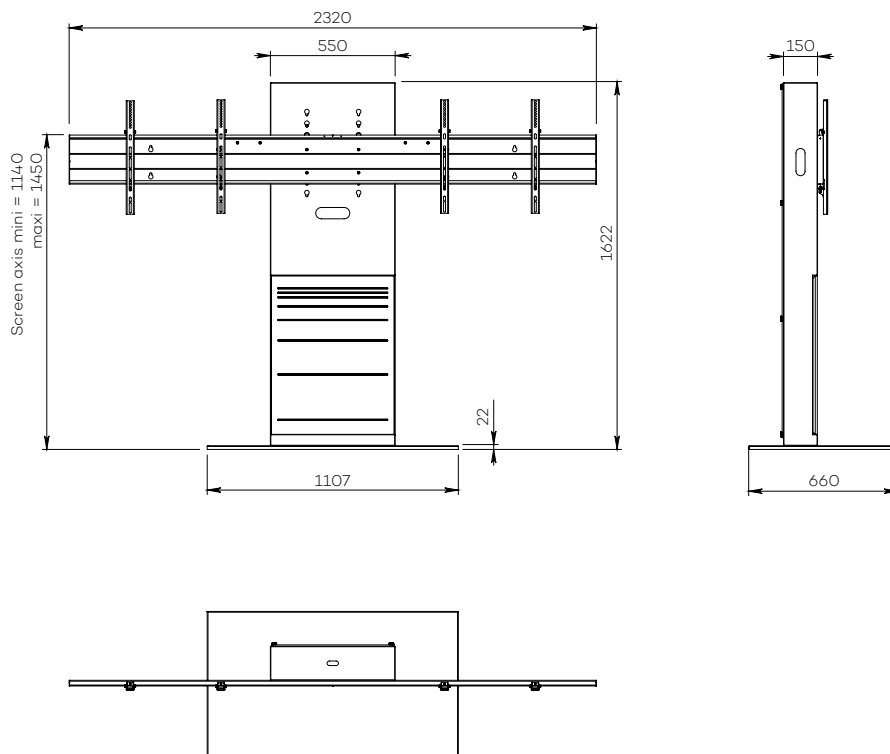

XENON WIDE

DUAL SCREEN

For two 52 to 65-inch screens

VIDEOCONFERENCING

Number of screen : 2 screens

Screen size : 52 to 65"

Installation : floor stand

Finish : wood and
brushed stainless steel

Part number :
XENONWD5265VCPACK

Screens simulation 65"

XENON WIDE

DUAL SCREEN

For two 70 to 90-inch screens

VIDEOCONFERENCING

Number of screen : 2 screens

Screen size : 70 to 90"

Installation : floor stand

Finish : wood and
brushed stainless steel

Part number :
XENONWD7090VCPACK

Screens simulation 70"

XENON WIDE DUAL SCREEN

• SPECIFICATIONS

| Screen size | For two 52 to 65" screens | For two 70 to 90" screens |
|------------------------------------|--|---------------------------|
| Part numbers | XENONWD5265VCPACK | XENONWD7090VCPACK |
| Base | Steel with brushed stainless steel casing | |
| Base thickness | 15 mm | |
| Castors / Teflon pads | On Teflon pads | |
| Base dimensions (w x d x h) | 1107x 660 x 22 mm | |
| Column | Brushed stainless steel with wooden front trapdoor | |
| Trapdoor dimensions (w x h) | 540 x 698 mm | |
| Column back cover | Back in black ecofriendly acrylic glass | |
| Column dimensions (w x d x h) | 550 x 150 x 1600 mm | |
| Screen fixing | Black painted steel with fixing kit | |
| Screen fixing size (VESA) | 200 x 200 mm to 800 x 400 mm VESA | |
| Screen axis with adjustable height | 1140 mm to 1450 mm | |
| Maximum screen weight | 40 kg/screen | 60 kg/screen |
| Stand weight | 165 kg | |
| Accessories included (VC PACK) | <ul style="list-style-type: none"> • 3U codec holder (SCUV12_3U) inside the column Depth from 78 mm to 120 mm • Universal camera holder (SCUV3) above the screen + adaptator dual screen (SCUV3_2) | |