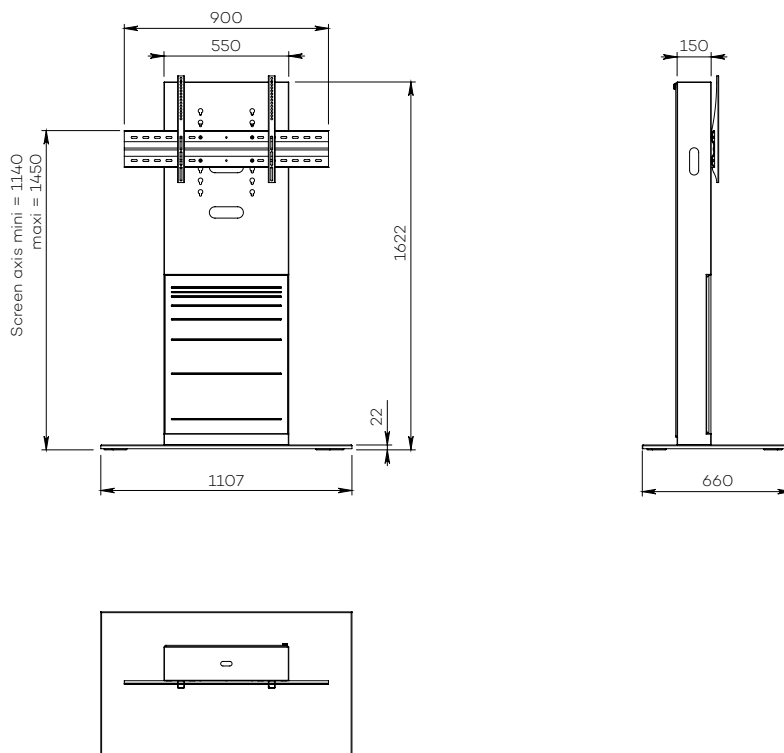

## DIGITAL SIGANGE

Number of screen : 1 screen

Screen size : from 65 to 90"

Installation : floor stand

Finish : wood and  
brushed stainless steel

Part number :  
XENONWS6590DS

Screen simulation 70"

## SINGLE SCREEN

### • SPECIFICATIONS

Screen size	For a screen from 65 to 90"
Part number	XENONWS6590DS
Base	Aluminium with brushed stainless steel cover
Base thickness	15 mm
Casters / Teflon pads	On Teflon pads
Base dimensions (w x d x h)	1107 x 660 x 22 mm
Column	Brushed stainless steel with wooden front trapdoor
Trapdoor dimensions (w x h)	540 x 698 mm
Column rear cover	Black rear cover in plexiglass, easy access
Column dimensions (w x d x h)	550 x 150 x 1600 mm
Screen fixing	Black painted steel with fixing kit
Screen fixing size (VESA)	From 200 x 200 mm to 800 x 400 mm
Screen axis with adjustable height	From 1140 mm to 1450 mm
Maximum screen weight	85 kg
Stand weight	95 kg

### • OPTIONS

<b>3U codec holder</b> Inside the column. Depth from 78 mm to 120 mm	P/N: SCUUV12_3U
<b>Base on casters</b> ø 35 mm	P/N: Wheels
<b>Casters and skirt to cover up</b> ø 35 mm	P/N: Skirtwheels/Xenon
<b>Heavy load screen fixing</b> VESA 1000 x 600 mm	P/N: KIT ADT 75 100
<b>Other finish</b>	P/N: upon request