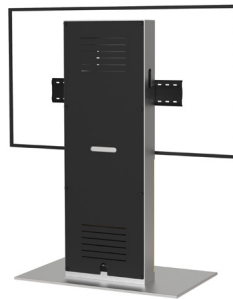

# XENON WIDE

SINGLE SCREEN

For a screen from 65 to 90"

## DIGITAL SIGANGE

Number of screen : 1 screen

Screen size : from 65 to 90"

Installation : floor stand

Finish : wood and  
brushed stainless steel

Part number :  
XENONWS6590DS

Screen simulation 70"

### • SPECIFICATIONS

Screen size	For a screen from 65 to 90"
Part number	XENONWS6590DS
Base	Aluminium with brushed stainless steel cover
Base thickness	15 mm
Casters / Teflon pads	On Teflon pads
Base dimensions (w x d x h)	1107 x 660 x 22 mm
Column	Brushed stainless steel with wooden front trapdoor
Trapdoor dimensions (w x h)	540 x 698 mm
Column rear cover	Black rear cover in plexiglass, easy access
Column dimensions (w x d x h)	550 x 150 x 1600 mm
Screen fixing	Black painted steel with fixing kit
Screen fixing size (VESA)	From 200 x 200 mm to 800 x 400 mm
Screen axis with adjustable height	From 1140 mm to 1450 mm
Maximum screen weight	85 kg
Stand weight	95 kg

### • OPTIONS

<b>3U codec holder</b> Inside the column. Depth from 78 mm to 120 mm	P/N: SCUUV12_3U
<b>Base on casters</b> ø 35 mm	P/N: Wheels
<b>Casters and skirt to cover up</b> ø 35 mm	P/N: Skirtwheels/Xenon
<b>Heavy load screen fixing</b> VESA 1000 x 600 mm	P/N: KIT ADT 75 100
<b>Other finish</b>	P/N: upon request