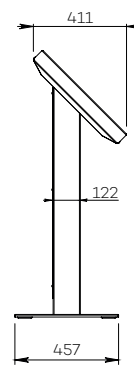

XENYX

For a screen from 32 to 60"

TOUCH SOLUTIONS

Number of screen : 1 screen

Screen size : from 32 to 60"

Installation : floor stand

Finish : white

Part number :
Upon request

Screen simulation 32"

● SPECIFICATIONS

Screen size	For a screen from 32 to 60"
Part number	Upon request
Base	White painted steel
Base thickness	12 mm
Casters / Teflon pads	On Teflon pads
Base dimensions (w x d x h)	707 x 457 x 17 mm
Column	White painted steel
Column dimensions (w x d x h)	220 x 122 x 1000 mm
Head	White painted steel
Stand weight	60 kg
Delivery	Assembled in a wooden box

● OPTIONS

Floor fixing	P/A: EX_SFS
Supply and integration of 32" Elo Touch screen (resolution 1920 x 1080)	P/A: 3243L
Other screen	P/A: upon request
Fight case	P/A: upon request
Other finish	P/A: upon request