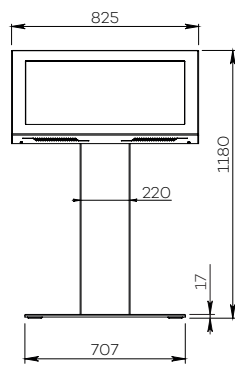

XENYX

For a screen from 32 to 60"

TOUCH SOLUTIONS

Number of screen : 1 screen

Screen size : from 32 to 60"

Installation : floor stand

Finish : white

Part number :
Upon request

Screen simulation 32"

● SPECIFICATIONS

Screen size	For a screen from 32 to 60"
Part number	Upon request
Base	White painted steel
Base thickness	12 mm
Casters / Teflon pads	On Teflon pads
Base dimensions (w x d x h)	707 x 457 x 17 mm
Column	White painted steel
Column dimensions (w x d x h)	220 x 122 x 1000 mm
Head	White painted steel
Stand weight	60 kg
Delivery	Assembled in a wooden box

● OPTIONS

Floor fixing	P/A: EX_SFS
Supply and integration of 32" Elo Touch screen (resolution 1920 x 1080)	P/A: 3243L
Other screen	P/A: upon request
Fight case	P/A: upon request
Other finish	P/A: upon request