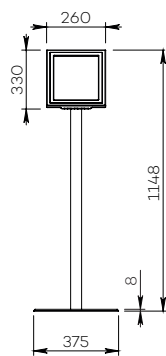

XOOS

For a tablet from 9 to 12,9"

TOUCH SOLUTIONS

Number of screen : 1 screen

Screen size : from 9 to 12,9"

Installation : floor stand

Finish : inox brossé

Part number :
XOOS/ BSS

Screen simulation 12,9"

● SPECIFICATIONS

Screen size	For a tablet from 9 to 12,9"
Part number	XOOS/ BSS
Base	Brushed stainless steel
Base thickness	8 mm
Casters / Teflon pads	On Teflon pads
Base dimensions (w x d x h)	375 x 350 x 8 mm
Column	Brushed stainless steel
Column dimensions (w x d x h)	48 x 48 x 1029 mm
Head	White painted steel with black plexiglass insert
Mode	Portrait or landscape (to be defined at the order)
Stand weight	11 kg
Note	Tablet reference must be specified at the order