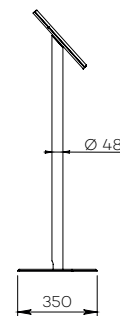

XOOS

For a tablet from 9 to 12,9"

TOUCH SOLUTIONS

Number of screen : 1 screen

Screen size : from 9 to 12,9"

Installation : floor stand

Finish : inox brossé

Part number :
XOOS/ BSS

Screen simulation 12,9"

● SPECIFICATIONS

Screen size	For a tablet from 9 to 12,9"
Part number	XOOS/ BSS
Base	Brushed stainless steel
Base thickness	8 mm
Casters / Teflon pads	On Teflon pads
Base dimensions (w x d x h)	375 x 350 x 8 mm
Column	Brushed stainless steel
Column dimensions (w x d x h)	48 x 48 x 1029 mm
Head	White painted steel with black plexiglass insert
Mode	Portrait or landscape (to be defined at the order)
Stand weight	11 kg
Note	Tablet reference must be specified at the order