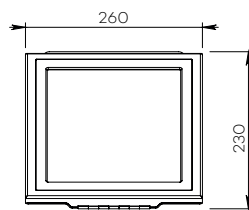

## TOUCH SOLUTIONS

Number of screen : 1 screen

Screen size : from 9 to 12,9"

Installation : fixed to the wall

Finish : black or white

Part numbers :  
XOOS-M/ BLACK  
XOOS-M/ WHITE

Screen simulation 12,9"

- SPECIFICATIONS

Screen size	For a tablet from 9 to 12,9"	
Part numbers	XOOS-M/ BLACK	XOOS-M/ WHITE
Base	Black painted steel	White painted steel
Head	White painted steel with black plexiglass insert	
Mode	Portrait or landscape (to be defined at the order)	
Stand weight	3 kg	
Note	Tablet reference must be specified at the order	