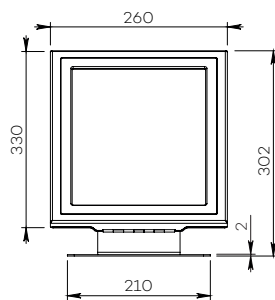

## TOUCH SOLUTIONS

Number of screen : 1 screen

Screen size : from 9 to 12,9"

Installation : freestanding base

Finish : black or white

Part numbers :  
XOOS-XS/ BLACK  
XOOS-XS/ WHITE

Screen simulation 12,9"

- SPECIFICATIONS

Screen size	For a tablet from 9 to 12,9"	
Part numbers	XOOS-XS/ BLACK	XOOS-XS/ WHITE
Base	Black painted steel	White painted steel
Head	White painted steel with black plexiglass insert	
Mode	Portrait or landscape (to be defined at the order)	
Stand weight	3 kg	
Note	Tablet reference must be specified at the order	